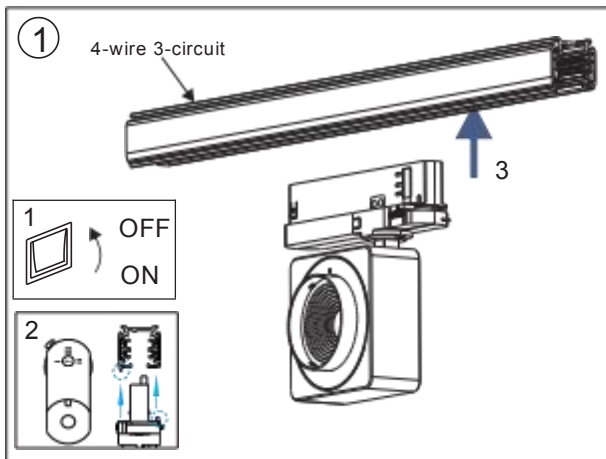

TL46- Pro Tacklight Installation Instructions

Adaptor installation diagram

Instructions for accessories