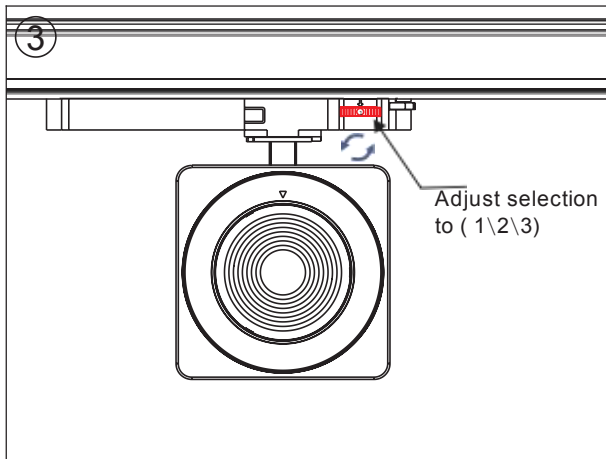

TL46- Pro Tacklight Installation Instructions

Adaptor installation diagram

Instructions for accessories