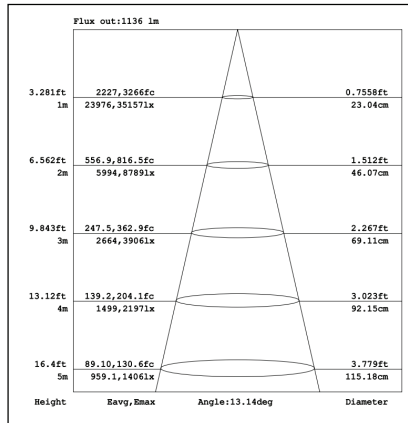

Square series

TL46-L-28W

optical lens

Technical Parameters:

Name	Parameters
Light source:	COB
Input Voltage:	AC220~240V 50/60Hz
LED Current:	700mA, 35-37V
Beam Angle:	12°/24°/36°
Life Time:	> 50,000h - L80 - B10 (Ta 25° C)
Operating temperature:	-20°C~40°C
Certificate:	CE/RoHS
Weight:	0.6kg

Ordering Information:

○ White ● Black

Power	CRI	Beam Angle	Luminous	CCT	Housing	Part Number
28W	>80	▲ 12°	2825 lm	3000K	○	TL46*-28W-830-W-12-L
					●	TL46*-28W-830-B-12-L
		2897 lm	4000K	○	TL46*-28W-840-W-12-L	
				●	TL46*-28W-840-B-12-L	
		▲ 24°	2803 lm	3000K	○	TL46*-28W-830-W-24-L
					●	TL46*-28W-830-B-24-L
	2871 lm	4000K	○	TL46*-28W-840-W-24-L		
			●	TL46*-28W-840-B-24-L		
	▲ 36°	2876 lm	3000K	○	TL46*-28W-830-W-36-L	
				●	TL46*-28W-830-B-36-L	
	2942 lm	4000K	○	TL46*-28W-840-W-36-L		
			●	TL46*-28W-840-B-36-L		
>90	▲ 12°	2165 lm	3000K	○	TL46*-28W-930-W-12-L	
				●	TL46*-28W-930-B-12-L	
	▲ 24°	2159 lm	3000K	○	TL46*-28W-930-W-24-L	
				●	TL46*-28W-930-B-24-L	
	▲ 36°	2217 lm	3000K	○	TL46*-28W-930-W-36-L	
				●	TL46*-28W-930-B-36-L	

*: 4: 3 Phase 4 wires European Track, 6: 3 Phase 6 wires European Dali track

Technical Data test pattern:

CRI80 12°

3000K

4000K

CRI80 24°

3000K

4000K