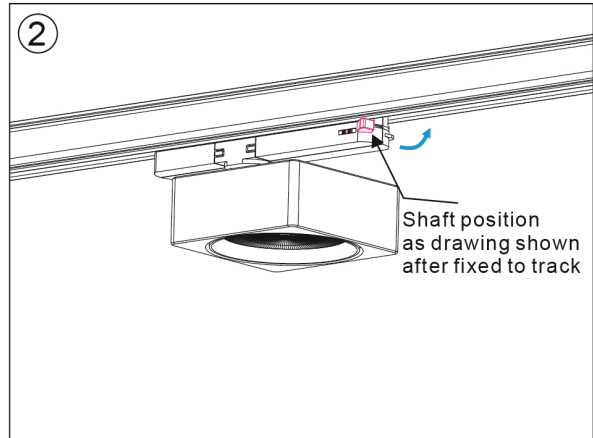

TL46 Tacklight Installation Instructions

Adaptor installation diagram

Packaging:

TL46-L

Box
 L210*W210*H90mm
 1pc/box
 GW: 0.8kg/box

Outer carton
 L430*W430*H390mm
 16pcs/CTN
 GW: 12.8kg/carton