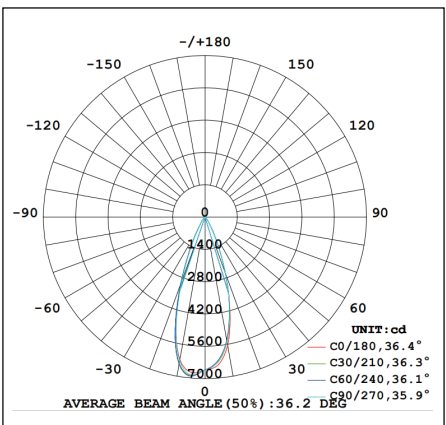

Technical Data test pattern:

CRI80 12°

3000K

4000K

CRI80 24°

3000K

4000K

CRI80 36°

3000K

4000K