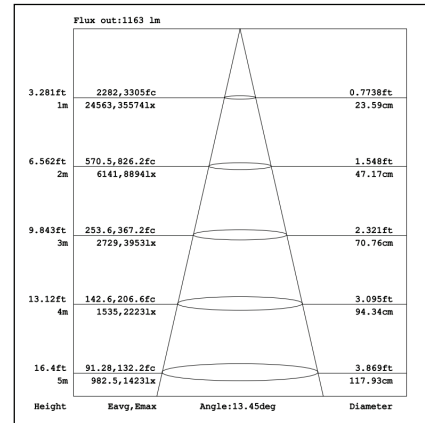

Square series

TL46-L-28W

optical lens

Technical Parameters:

Name	Parameters
Light source:	COB
Input Voltage:	AC220~240V 50/60Hz
LED Current:	700mA, 35-37V
Beam Angle:	12°/24°/36°
Life Time:	> 50,000h - L80 - B10 (Ta 25° C)
Operating temperature:	-20°C~40°C
Certificate:	CE/RoHS
Weight:	0.6kg

Ordering Information:

○ White ● Black

Power	CRI	Beam Angle	Luminous	CCT	Housing	Part Number
28W	>80	▲ 12°	2825 lm	3000K	○	TL46*-28W-830-W-12-L
					●	TL46*-28W-830-B-12-L
		2897 lm	4000K	○	TL46*-28W-840-W-12-L	
				●	TL46*-28W-840-B-12-L	
		▲ 24°	2803 lm	3000K	○	TL46*-28W-830-W-24-L
					●	TL46*-28W-830-B-24-L
	2871 lm	4000K	○	TL46*-28W-840-W-24-L		
			●	TL46*-28W-840-B-24-L		
	▲ 36°	2876 lm	3000K	○	TL46*-28W-830-W-36-L	
				●	TL46*-28W-830-B-36-L	
	2942 lm	4000K	○	TL46*-28W-840-W-36-L		
			●	TL46*-28W-840-B-36-L		
>90	▲ 12°	2165 lm	3000K	○	TL46*-28W-930-W-12-L	
				●	TL46*-28W-930-B-12-L	
	▲ 24°	2159 lm	3000K	○	TL46*-28W-930-W-24-L	
				●	TL46*-28W-930-B-24-L	
	▲ 36°	2217 lm	3000K	○	TL46*-28W-930-W-36-L	
				●	TL46*-28W-930-B-36-L	

*: 4: 3 Phase 4 wires European Track, 6: 3 Phase 6 wires European Dali track

Technical Data test pattern:

CRI80 12°

3000K

4000K

CRI80 24°

3000K

4000K

4000K

CRI90 36°

3000K

4000K

Packaging:

TL46-L

Box
L210*W210*H90mm
1pc/box
GW: 0.8kg/box

Outer carton
L430*W430*H390mm
16pcs/CTN
GW: 12.8kg/carton