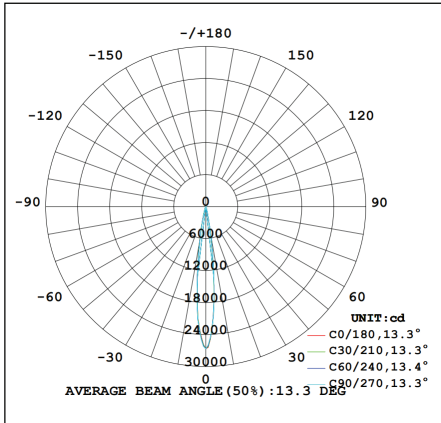

CRI90 12°

3000K

4000K

CRI90 24°

3000K

4000K

CRI90 36°

3000K

4000K

Packaging:

TL46-L

Box
L210*W210*H90mm
1pc/box
GW: 0.8kg/box

Outer carton
L430*W430*H390mm
16pcs/CTN
GW: 12.8kg/carton