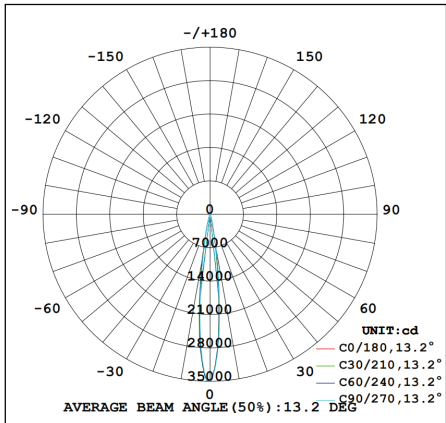

Square series

TL46-L-28W

optical lens

Technical Parameters:

Name	Parameters
Light source:	COB
Input Voltage:	AC220~240V 50/60Hz
LED Current:	700mA, 35-37V
Beam Angle:	12°/24°/36°
Life Time:	> 50,000h - L80 - B10 (Ta 25° C)
Operating temperature:	-20°C~40°C
Certificate:	CE/RoHS
Weight:	0.6kg

Ordering Information:

○ White ● Black

Power	CRI	Beam Angle	Luminous	CCT	Housing	Part Number
28W	>80	▲ 12°	2825 lm	3000K	○	TL46*-28W-830-W-12-L
					●	TL46*-28W-830-B-12-L
		2897 lm	4000K	○	TL46*-28W-840-W-12-L	
				●	TL46*-28W-840-B-12-L	
		▲ 24°	2803 lm	3000K	○	TL46*-28W-830-W-24-L
					●	TL46*-28W-830-B-24-L
	2871 lm	4000K	○	TL46*-28W-840-W-24-L		
			●	TL46*-28W-840-B-24-L		
	▲ 36°	2876 lm	3000K	○	TL46*-28W-830-W-36-L	
				●	TL46*-28W-830-B-36-L	
	2942 lm	4000K	○	TL46*-28W-840-W-36-L		
			●	TL46*-28W-840-B-36-L		
>90	▲ 12°	2165 lm	3000K	○	TL46*-28W-930-W-12-L	
				●	TL46*-28W-930-B-12-L	
	▲ 24°	2159 lm	3000K	○	TL46*-28W-930-W-24-L	
				●	TL46*-28W-930-B-24-L	
	▲ 36°	2217 lm	3000K	○	TL46*-28W-930-W-36-L	
				●	TL46*-28W-930-B-36-L	

*: 4: 3 Phase 4 wires European Track, 6: 3 Phase 6 wires European Dali track

Technical Data test pattern:

CRI80 12°

3000K

4000K

CRI80 24°

3000K

4000K