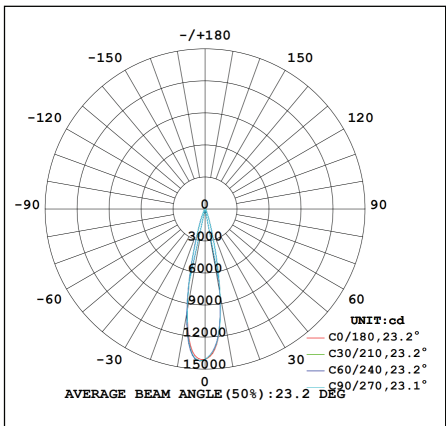

Square series

TL46-L-28W

optical lens

Technical Parameters:

Name	Parameters
Light source:	COB
Input Voltage:	AC220~240V 50/60Hz
LED Current:	700mA, 35-37V
Beam Angle:	12°/24°/36°
Life Time:	> 50,000h - L80 - B10 (Ta 25° C)
Operating temperature:	-20°C~40°C
Certificate:	CE/RoHS
Weight:	0.6kg

Ordering Information:

○ White ● Black

Power	CRI	Beam Angle	Luminous	CCT	Housing	Part Number
28W	>80	▲ 12°	2825 lm	3000K	○	TL46*-28W-830-W-12-L
					●	TL46*-28W-830-B-12-L
		2897 lm	4000K	○	TL46*-28W-840-W-12-L	
				●	TL46*-28W-840-B-12-L	
		▲ 24°	2803 lm	3000K	○	TL46*-28W-830-W-24-L
					●	TL46*-28W-830-B-24-L
	2871 lm	4000K	○	TL46*-28W-840-W-24-L		
			●	TL46*-28W-840-B-24-L		
	▲ 36°	2876 lm	3000K	○	TL46*-28W-830-W-36-L	
				●	TL46*-28W-830-B-36-L	
	2942 lm	4000K	○	TL46*-28W-840-W-36-L		
			●	TL46*-28W-840-B-36-L		
>90	▲ 12°	2165 lm	3000K	○	TL46*-28W-930-W-12-L	
				●	TL46*-28W-930-B-12-L	
	▲ 24°	2159 lm	3000K	○	TL46*-28W-930-W-24-L	
				●	TL46*-28W-930-B-24-L	
	▲ 36°	2217 lm	3000K	○	TL46*-28W-930-W-36-L	
				●	TL46*-28W-930-B-36-L	

*: 4: 3 Phase 4 wires European Track, 6: 3 Phase 6 wires European Dali track

Technical Data test pattern:

CRI80 12°

3000K

4000K

CRI80 24°

3000K

4000K