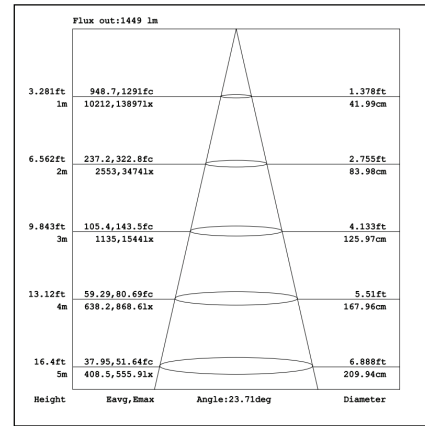

Square series

TL46-L-28W

optical lens

Technical Parameters:

Name	Parameters
Light source:	COB
Input Voltage:	AC220~240V 50/60Hz
LED Current:	700mA, 35-37V
Beam Angle:	12°/24°/36°
Life Time:	> 50,000h - L80 - B10 (Ta 25° C)
Operating temperature:	-20°C~40°C
Certificate:	CE/RoHS
Weight:	0.6kg

Ordering Information:

○ White ● Black

Power	CRI	Beam Angle	Luminous	CCT	Housing	Part Number
28W	>80	▲ 12°	2825 lm	3000K	○	TL46*-28W-830-W-12-L
					●	TL46*-28W-830-B-12-L
		2897 lm	4000K	○	TL46*-28W-840-W-12-L	
				●	TL46*-28W-840-B-12-L	
		▲ 24°	2803 lm	3000K	○	TL46*-28W-830-W-24-L
					●	TL46*-28W-830-B-24-L
	2871 lm	4000K	○	TL46*-28W-840-W-24-L		
			●	TL46*-28W-840-B-24-L		
	▲ 36°	2876 lm	3000K	○	TL46*-28W-830-W-36-L	
				●	TL46*-28W-830-B-36-L	
	2942 lm	4000K	○	TL46*-28W-840-W-36-L		
			●	TL46*-28W-840-B-36-L		
>90	▲ 12°	2165 lm	3000K	○	TL46*-28W-930-W-12-L	
				●	TL46*-28W-930-B-12-L	
	▲ 24°	2159 lm	3000K	○	TL46*-28W-930-W-24-L	
				●	TL46*-28W-930-B-24-L	
	▲ 36°	2217 lm	3000K	○	TL46*-28W-930-W-36-L	
				●	TL46*-28W-930-B-36-L	

*: 4: 3 Phase 4 wires European Track, 6: 3 Phase 6 wires European Dali track

Technical Data test pattern:

CRI80 12°

3000K

4000K

CRI80 24°

3000K

4000K