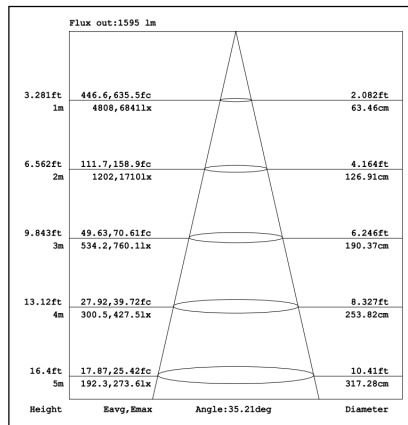

Technical Data test pattern:

CRI80 12°

3000K

4000K

CRI80 24°

3000K

4000K

CRI80 36°

3000K

4000K