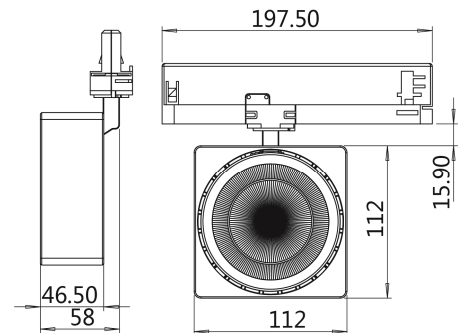

Square series

TL46-L-28W

optical lens

Technical Parameters:

Name	Parameters
Light source:	COB
Input Voltage:	AC220~240V 50/60Hz
LED Current:	700mA, 35-37V
Beam Angle:	12°/24°/36°
Life Time:	> 50,000h - L80 - B10 (Ta 25° C)
Operating temperature:	-20°C~40°C
Certificate:	CE/RoHS
Weight:	0.6kg

Ordering Information:

○ White ● Black

Power	CRI	Beam Angle	Luminous	CCT	Housing	Part Number
28W	>80	▲ 12°	2825 lm	3000K	○	TL46*-28W-830-W-12-L
					●	TL46*-28W-830-B-12-L
		2897 lm	4000K	○	TL46*-28W-840-W-12-L	
				●	TL46*-28W-840-B-12-L	
		▲ 24°	2803 lm	3000K	○	TL46*-28W-830-W-24-L
					●	TL46*-28W-830-B-24-L
	2871 lm	4000K	○	TL46*-28W-840-W-24-L		
			●	TL46*-28W-840-B-24-L		
	▲ 36°	2876 lm	3000K	○	TL46*-28W-830-W-36-L	
				●	TL46*-28W-830-B-36-L	
	2942 lm	4000K	○	TL46*-28W-840-W-36-L		
			●	TL46*-28W-840-B-36-L		
>90	▲ 12°	2165 lm	3000K	○	TL46*-28W-930-W-12-L	
				●	TL46*-28W-930-B-12-L	
	▲ 24°	2159 lm	3000K	○	TL46*-28W-930-W-24-L	
				●	TL46*-28W-930-B-24-L	
	▲ 36°	2217 lm	3000K	○	TL46*-28W-930-W-36-L	
				●	TL46*-28W-930-B-36-L	

4000K

CRI90 36°

3000K

4000K

Packaging:

TL46-L

Box
L210*W210*H90mm
1pc/box
GW: 0.8kg/box

Outer carton
L430*W430*H390mm
16pcs/CTN
GW: 12.8kg/carton

TL46 Tacklight Installation Instructions

Adaptor installation diagram

Packaging:

TL46-L

Box
 L210*W210*H90mm
 1pc/box
 GW: 0.8kg/box

Outer carton
 L430*W430*H390mm
 16pcs/CTN
 GW: 12.8kg/carton