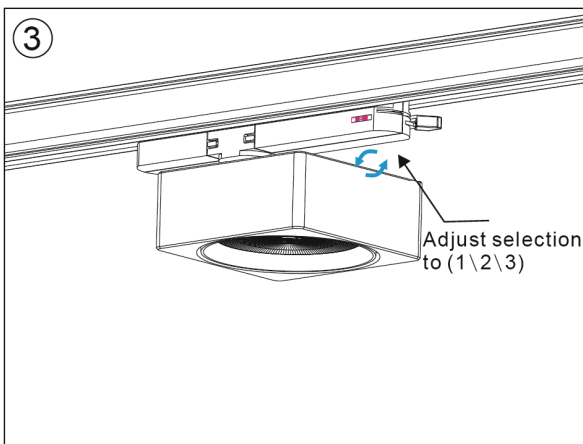

TL46 Tacklight Installation Instructions

Adaptor installation diagram

Packaging:

TL46-L

Box
 L210*W210*H90mm
 1pc/box
 GW: 0.8kg/box

Outer carton
 L430*W430*H390mm
 16pcs/CTN
 GW: 12.8kg/carton