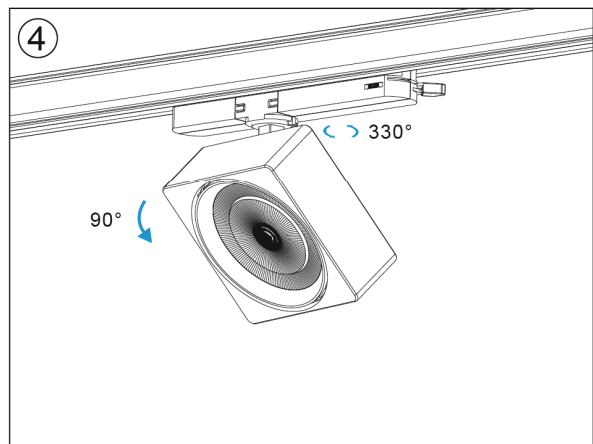

TL46 Tacklight Installation Instructions

Adaptor installation diagram

Packaging:

TL46-L

Box
 L210*W210*H90mm
 1pc/box
 GW: 0.8kg/box

Outer carton
 L430*W430*H390mm
 16pcs/CTN
 GW: 12.8kg/carton