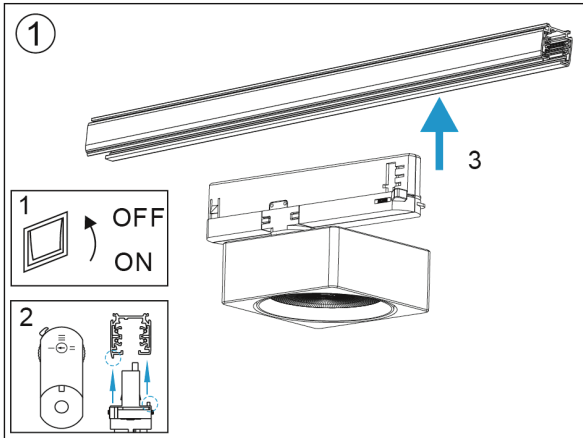

TL46 Tacklight Installation Instructions

Adaptor installation diagram

Packaging:

TL46-L

Box
 L210*W210*H90mm
 1pc/box
 GW: 0.8kg/box

Outer carton
 L430*W430*H390mm
 16pcs/CTN
 GW: 12.8kg/carton