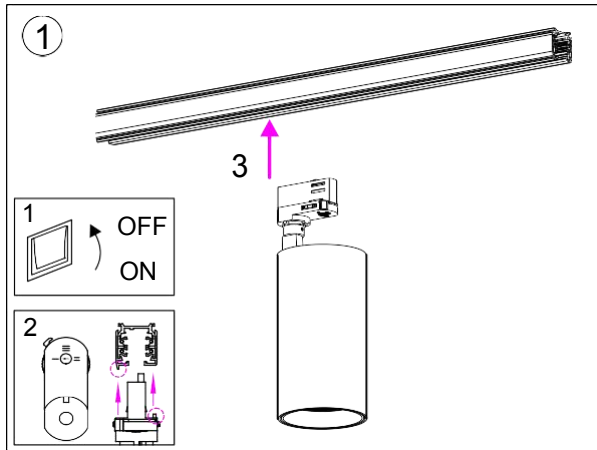

CRI90 36°

3000K

4000K

Installation instruction

Packaging:

**Box**  
 L100\*W100H290mm  
 1pc/box  
 GW: 1.2kg/box

**Outer carton**  
 L415\*W415\*H305mm  
 16pcs/CTN  
 GW: 20.5kg/carton

Product naming system