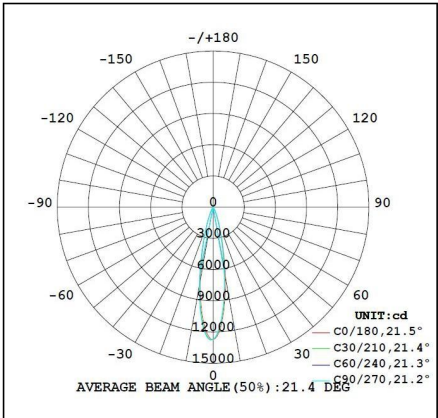

Ordering Information:

○ White ● Black

Power	CRI	Beam Angle	Luminous	CCT	Housing	Part Number
30W	>80	15°	2680 lm	3000K	○	TL424-30W-830-W-12
					●	TL424-30W-830-B-12
		2940 lm	4000K	○	TL424-30W-840-W-12	
				●	TL424-30W-840-B-12	
		▲ 24°	2730 lm	3000K	○	TL424-30W-830-W-24
				●	TL424-30W-830-B-24	
	2940 lm	4000K	○	TL424-30W-840-W-24		
			●	TL424-30W-840-B-24		
	▲ 36°	2685 lm	3000K	○	TL424-30W-830-W-36	
			●	TL424-30W-830-B-36		
	2940 lm	4000K	○	TL424-30W-840-W-36		
			●	TL424-30W-840-B-36		
>90	15°	▲ 15°	2285 lm	3000K	○	TL424-30W-930-W-12
					●	TL424-30W-930-B-12
		2440 lm	4000K	○	TL424-30W-940-W-12	
				●	TL424-30W-940-B-12	
		▲ 24°	2345 lm	3000K	○	TL424-30W-930-W-24
				●	TL424-30W-930-B-24	
	2475 lm	4000K	○	TL424-30W-940-W-24		
			●	TL424-30W-940-B-24		
	▲ 36°	2310 lm	3000K	○	TL424-30W-930-W-36	
			●	TL424-30W-930-B-36		
	2440 lm	4000K	○	TL424-30W-940-W-36		
			●	TL424-30W-940-B-36		

Technical Data test pattern

CRI80 12°

3000K

4000K

CRI80 24°

3000K

4000K

CRI80 36°

3000K

4000K

CRI90 12°

3000K

4000K

CRI90 24°

3000K

4000K

CRI90 36°

3000K

4000K

Installation instruction

Packaging:

**Box**  
 L100\*W100H290mm  
 1pc/box  
 GW: 1.2kg/box

**Outer carton**  
 L415\*W415\*H305mm  
 16pcs/CTN  
 GW: 20.5kg/carton

Product naming system