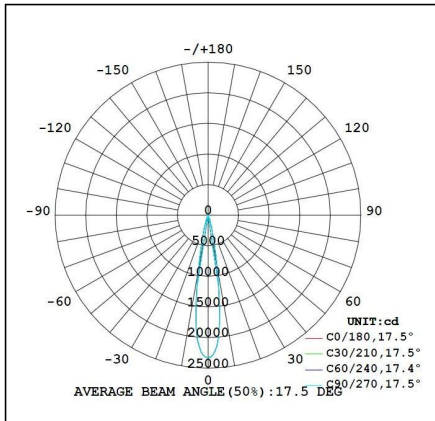

iTrack Pro Series

**TL42-30W**

Optical Lens

Technical Parameters:

Name	Parameters
Light source:	COB
Input Voltage:	AC220~240V 50/60Hz
LED Current:	700mA, 34-36V
Rated life:	>50,000 hours
Operating temperature:	-20°C~40°C
Storage temperature:	-30°C~60°C
Certificate:	CE/RoHS
Weight:	1.2KG

Ordering Information:

○ White ● Black

Power	CRI	Beam Angle	Luminous	CCT	Housing	Part Number
30W	>80	15°	2680 lm	3000K	○	TL424-30W-830-W-12
					●	TL424-30W-830-B-12
		2940 lm	4000K	○	TL424-30W-840-W-12	
				●	TL424-30W-840-B-12	
		▲ 24°	2730 lm	3000K	○	TL424-30W-830-W-24
				●	TL424-30W-830-B-24	
	2940 lm	4000K	○	TL424-30W-840-W-24		
			●	TL424-30W-840-B-24		
	▲ 36°	2685 lm	3000K	○	TL424-30W-830-W-36	
			●	TL424-30W-830-B-36		
	2940 lm	4000K	○	TL424-30W-840-W-36		
			●	TL424-30W-840-B-36		
>90	15°	▲ 15°	2285 lm	3000K	○	TL424-30W-930-W-12
					●	TL424-30W-930-B-12
		2440 lm	4000K	○	TL424-30W-940-W-12	
				●	TL424-30W-940-B-12	
		▲ 24°	2345 lm	3000K	○	TL424-30W-930-W-24
				●	TL424-30W-930-B-24	
	2475 lm	4000K	○	TL424-30W-940-W-24		
			●	TL424-30W-940-B-24		
	▲ 36°	2310 lm	3000K	○	TL424-30W-930-W-36	
			●	TL424-30W-930-B-36		
	2440 lm	4000K	○	TL424-30W-940-W-36		
			●	TL424-30W-940-B-36		

Technical Data test pattern

CRI80 12°

3000K

4000K

CRI80 24°

3000K

4000K

CRI80 36°