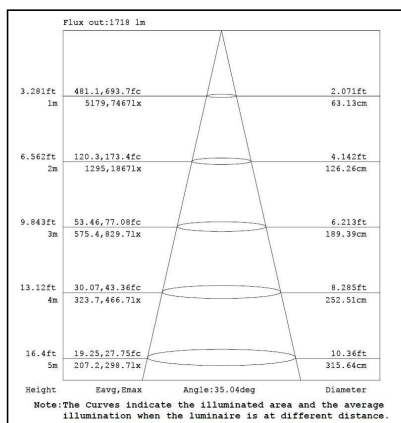

Technical Data test pattern

3000K