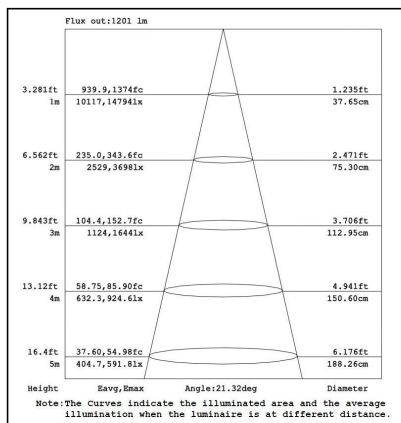

Ordering Information:

○ White ● Black

Power	CRI	Beam Angle	Luminous	CCT	Housing	Part Number
30W	>80	15°	2680 lm	3000K	○	TL424-30W-830-W-12
					●	TL424-30W-830-B-12
		2940 lm	4000K	○	TL424-30W-840-W-12	
				●	TL424-30W-840-B-12	
		▲ 24°	2730 lm	3000K	○	TL424-30W-830-W-24
				●	TL424-30W-830-B-24	
	2940 lm	4000K	○	TL424-30W-840-W-24		
			●	TL424-30W-840-B-24		
	▲ 36°	2685 lm	3000K	○	TL424-30W-830-W-36	
			●	TL424-30W-830-B-36		
	2940 lm	4000K	○	TL424-30W-840-W-36		
			●	TL424-30W-840-B-36		
>90	15°	▲ 15°	2285 lm	3000K	○	TL424-30W-930-W-12
					●	TL424-30W-930-B-12
		2440 lm	4000K	○	TL424-30W-940-W-12	
				●	TL424-30W-940-B-12	
		▲ 24°	2345 lm	3000K	○	TL424-30W-930-W-24
				●	TL424-30W-930-B-24	
	2475 lm	4000K	○	TL424-30W-940-W-24		
			●	TL424-30W-940-B-24		
	▲ 36°	2310 lm	3000K	○	TL424-30W-930-W-36	
			●	TL424-30W-930-B-36		
	2440 lm	4000K	○	TL424-30W-940-W-36		
			●	TL424-30W-940-B-36		

Technical Data test pattern

CRI80 12°

3000K

4000K

CRI80 24°

3000K

4000K

CRI80 36°

CRI90 36°

3000K

4000K

Installation instruction

Packaging:

**Box**  
 L100\*W100H290mm  
 1pc/box  
 GW: 1.2kg/box

**Outer carton**  
 L415\*W415\*H305mm  
 16pcs/CTN  
 GW: 20.5kg/carton

Product naming system