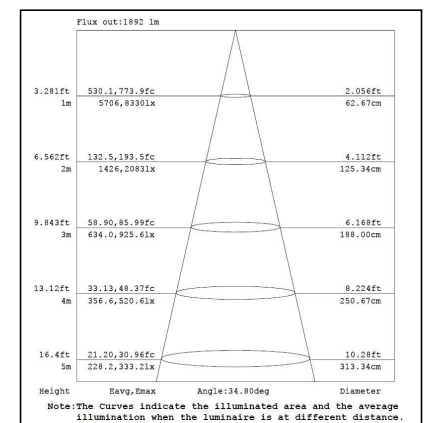

Technical Data test pattern

4000K