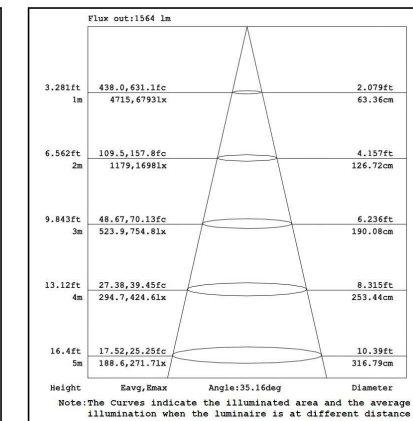

Ordering Information:

○ White ● Black

Power	CRI	Beam Angle	Luminous	CCT	Housing	Part Number
30W	>80	15°	2680 lm	3000K	○	TL424-30W-830-W-12
					●	TL424-30W-830-B-12
		2940 lm	4000K	○	TL424-30W-840-W-12	
				●	TL424-30W-840-B-12	
		▲ 24°	2730 lm	3000K	○	TL424-30W-830-W-24
				●	TL424-30W-830-B-24	
	2940 lm	4000K	○	TL424-30W-840-W-24		
			●	TL424-30W-840-B-24		
	▲ 36°	2685 lm	3000K	○	TL424-30W-830-W-36	
			●	TL424-30W-830-B-36		
	2940 lm	4000K	○	TL424-30W-840-W-36		
			●	TL424-30W-840-B-36		
>90	15°	▲ 15°	2285 lm	3000K	○	TL424-30W-930-W-12
					●	TL424-30W-930-B-12
		2440 lm	4000K	○	TL424-30W-940-W-12	
				●	TL424-30W-940-B-12	
		▲ 24°	2345 lm	3000K	○	TL424-30W-930-W-24
				●	TL424-30W-930-B-24	
	2475 lm	4000K	○	TL424-30W-940-W-24		
			●	TL424-30W-940-B-24		
	▲ 36°	2310 lm	3000K	○	TL424-30W-930-W-36	
			●	TL424-30W-930-B-36		
	2440 lm	4000K	○	TL424-30W-940-W-36		
			●	TL424-30W-940-B-36		

Technical Data test pattern

CRI80 12°

3000K

4000K

CRI80 24°

3000K

4000K

CRI80 36°

3000K

4000K

CRI90 12°

3000K

4000K

CRI90 24°

3000K

4000K

CRI90 36°

3000K

4000K

Installation instruction

Packaging:

**Box**  
 L100\*W100H290mm  
 1pc/box  
 GW: 1.2kg/box

**Outer carton**  
 L415\*W415\*H305mm  
 16pcs/CTN  
 GW: 20.5kg/carton

Product naming system