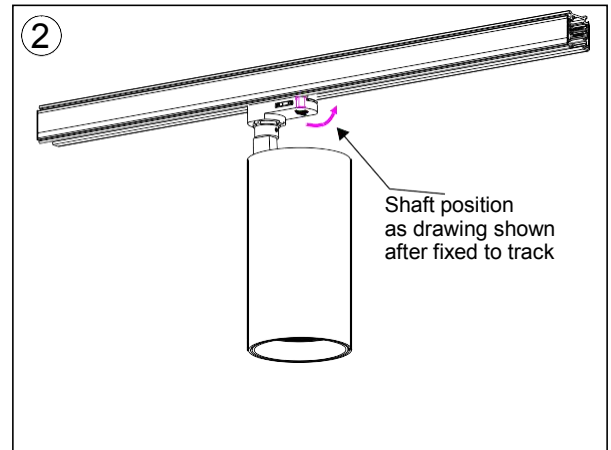

CRI90 36°

3000K

4000K

Installation instruction

Packaging:

**Box**  
 L100\*W100H290mm  
 1pc/box  
 GW: 1.2kg/box

**Outer carton**  
 L415\*W415\*H305mm  
 16pcs/CTN  
 GW: 20.5kg/carton

Product naming system