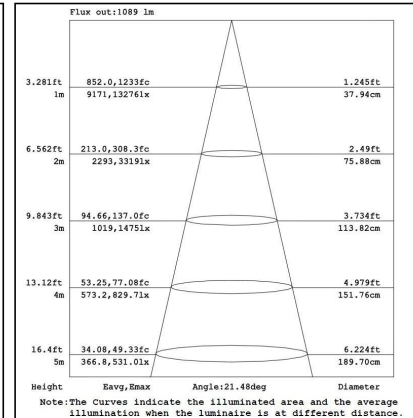

Ordering Information:

○ White ● Black

Power	CRI	Beam Angle	Luminous	CCT	Housing	Part Number
30W	>80	15°	2680 lm	3000K	○	TL424-30W-830-W-12
					●	TL424-30W-830-B-12
		2940 lm	4000K	○	TL424-30W-840-W-12	
				●	TL424-30W-840-B-12	
		▲ 24°	2730 lm	3000K	○	TL424-30W-830-W-24
				●	TL424-30W-830-B-24	
	2940 lm	4000K	○	TL424-30W-840-W-24		
			●	TL424-30W-840-B-24		
	▲ 36°	2685 lm	3000K	○	TL424-30W-830-W-36	
			●	TL424-30W-830-B-36		
	2940 lm	4000K	○	TL424-30W-840-W-36		
			●	TL424-30W-840-B-36		
>90	15°	▲ 15°	2285 lm	3000K	○	TL424-30W-930-W-12
					●	TL424-30W-930-B-12
		2440 lm	4000K	○	TL424-30W-940-W-12	
				●	TL424-30W-940-B-12	
		▲ 24°	2345 lm	3000K	○	TL424-30W-930-W-24
				●	TL424-30W-930-B-24	
	2475 lm	4000K	○	TL424-30W-940-W-24		
			●	TL424-30W-940-B-24		
	▲ 36°	2310 lm	3000K	○	TL424-30W-930-W-36	
			●	TL424-30W-930-B-36		
	2440 lm	4000K	○	TL424-30W-940-W-36		
			●	TL424-30W-940-B-36		

Technical Data test pattern

CRI80 12°

3000K

4000K

CRI80 24°

3000K

4000K

CRI80 36°

3000K

4000K

CRI90 12°

3000K

4000K

CRI90 24°

3000K

4000K

CRI90 36°

3000K

4000K

Installation instruction

Packaging:

**Box**  
 L100\*W100H290mm  
 1pc/box  
 GW: 1.2kg/box

**Outer carton**  
 L415\*W415\*H305mm  
 16pcs/CTN  
 GW: 20.5kg/carton

Product naming system