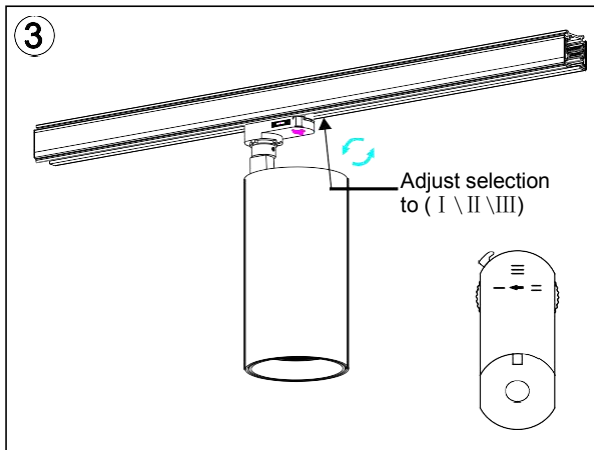

CRI90 36°

3000K

4000K

Installation instruction

Packaging:

**Box**  
 L100\*W100H290mm  
 1pc/box  
 GW: 1.2kg/box

**Outer carton**  
 L415\*W415\*H305mm  
 16pcs/CTN  
 GW: 20.5kg/carton

Product naming system