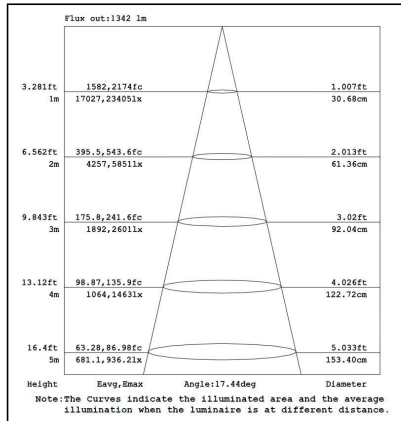

Technical Data test pattern

3000K