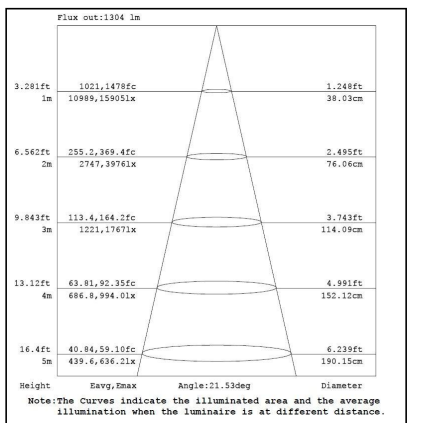

Ordering Information:

○ White ● Black

Power	CRI	Beam Angle	Luminous	CCT	Housing	Part Number
30W	>80	15°	2680 lm	3000K	○	TL424-30W-830-W-12
					●	TL424-30W-830-B-12
		2940 lm	4000K	○	TL424-30W-840-W-12	
				●	TL424-30W-840-B-12	
		▲ 24°	2730 lm	3000K	○	TL424-30W-830-W-24
				●	TL424-30W-830-B-24	
	2940 lm	4000K	○	TL424-30W-840-W-24		
			●	TL424-30W-840-B-24		
	▲ 36°	2685 lm	3000K	○	TL424-30W-830-W-36	
			●	TL424-30W-830-B-36		
	2940 lm	4000K	○	TL424-30W-840-W-36		
			●	TL424-30W-840-B-36		
>90	15°	▲ 15°	2285 lm	3000K	○	TL424-30W-930-W-12
					●	TL424-30W-930-B-12
		2440 lm	4000K	○	TL424-30W-940-W-12	
				●	TL424-30W-940-B-12	
		▲ 24°	2345 lm	3000K	○	TL424-30W-930-W-24
				●	TL424-30W-930-B-24	
	2475 lm	4000K	○	TL424-30W-940-W-24		
			●	TL424-30W-940-B-24		
	▲ 36°	2310 lm	3000K	○	TL424-30W-930-W-36	
			●	TL424-30W-930-B-36		
	2440 lm	4000K	○	TL424-30W-940-W-36		
			●	TL424-30W-940-B-36		

Technical Data test pattern

CRI80 12°

3000K

4000K

CRI80 24°

3000K

4000K

CRI80 36°

CRI90 36°

3000K

4000K

Installation instruction

Packaging:

**Box**  
 L100\*W100H290mm  
 1pc/box  
 GW: 1.2kg/box

**Outer carton**  
 L415\*W415\*H305mm  
 16pcs/CTN  
 GW: 20.5kg/carton

Product naming system