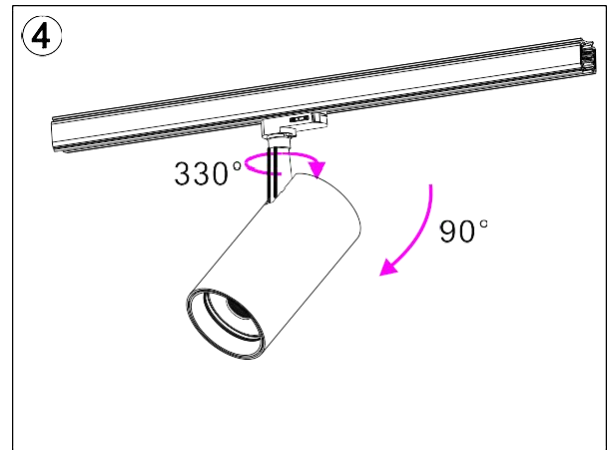

CRI90 36°

3000K

4000K

Installation instruction

Packaging:

**Box**  
 L100\*W100H290mm  
 1pc/box  
 GW: 1.2kg/box

**Outer carton**  
 L415\*W415\*H305mm  
 16pcs/CTN  
 GW: 20.5kg/carton

Product naming system