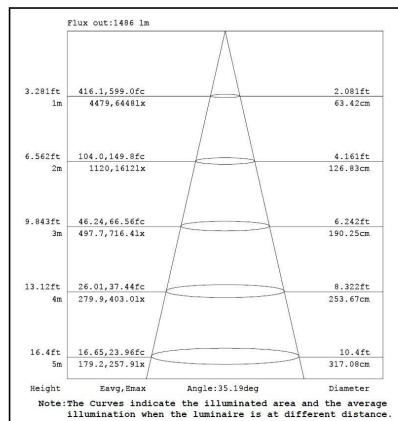

Ordering Information:

○ White ● Black

Power	CRI	Beam Angle	Luminous	CCT	Housing	Part Number
30W	>80	15°	2680 lm	3000K	○	TL424-30W-830-W-12
					●	TL424-30W-830-B-12
		2940 lm	4000K	○	TL424-30W-840-W-12	
				●	TL424-30W-840-B-12	
		▲ 24°	2730 lm	3000K	○	TL424-30W-830-W-24
				●	TL424-30W-830-B-24	
	2940 lm	4000K	○	TL424-30W-840-W-24		
			●	TL424-30W-840-B-24		
	▲ 36°	2685 lm	3000K	○	TL424-30W-830-W-36	
			●	TL424-30W-830-B-36		
	2940 lm	4000K	○	TL424-30W-840-W-36		
			●	TL424-30W-840-B-36		
>90	15°	▲ 15°	2285 lm	3000K	○	TL424-30W-930-W-12
					●	TL424-30W-930-B-12
		2440 lm	4000K	○	TL424-30W-940-W-12	
				●	TL424-30W-940-B-12	
		▲ 24°	2345 lm	3000K	○	TL424-30W-930-W-24
				●	TL424-30W-930-B-24	
	2475 lm	4000K	○	TL424-30W-940-W-24		
			●	TL424-30W-940-B-24		
	▲ 36°	2310 lm	3000K	○	TL424-30W-930-W-36	
			●	TL424-30W-930-B-36		
	2440 lm	4000K	○	TL424-30W-940-W-36		
			●	TL424-30W-940-B-36		

Technical Data test pattern

CRI80 12°

3000K

4000K

CRI80 24°

3000K

4000K

CRI80 36°

3000K

4000K

CRI90 12°

3000K

4000K

CRI90 24°

3000K

4000K

CRI90 36°

3000K

4000K

Installation instruction

Packaging:

**Box**  
 L100\*W100H290mm  
 1pc/box  
 GW: 1.2kg/box

**Outer carton**  
 L415\*W415\*H305mm  
 16pcs/CTN  
 GW: 20.5kg/carton

Product naming system