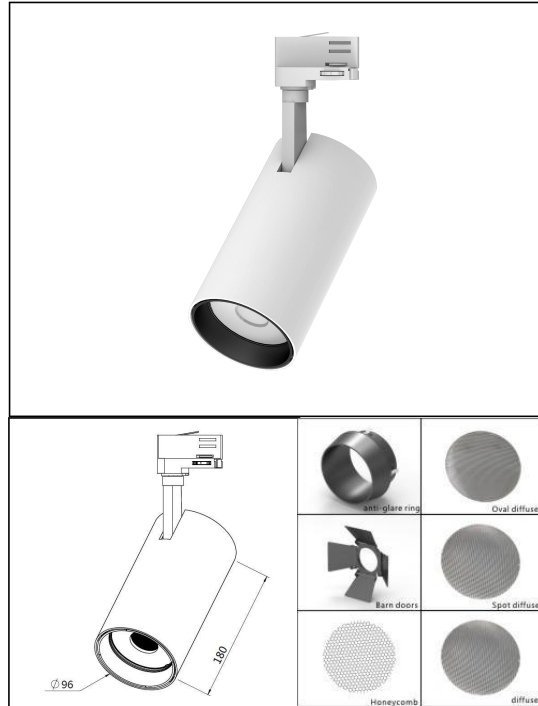

iTrack Pro Series

**TL42-30W**

Optical Lens

Technical Parameters:

Name	Parameters
Light source:	COB
Input Voltage:	AC220~240V 50/60Hz
LED Current:	700mA, 34-36V
Rated life:	>50,000 hours
Operating temperature:	-20°C~40°C
Storage temperature:	-30°C~60°C
Certificate:	CE/RoHS
Weight:	1.2KG

Ordering Information:

○ White ● Black

Power	CRI	Beam Angle	Luminous	CCT	Housing	Part Number
30W	>80	15°	2680 lm	3000K	○	TL424-30W-830-W-12
					●	TL424-30W-830-B-12
		2940 lm	4000K	○	TL424-30W-840-W-12	
				●	TL424-30W-840-B-12	
		▲ 24°	2730 lm	3000K	○	TL424-30W-830-W-24
				●	TL424-30W-830-B-24	
	2940 lm	4000K	○	TL424-30W-840-W-24		
			●	TL424-30W-840-B-24		
	▲ 36°	2685 lm	3000K	○	TL424-30W-830-W-36	
			●	TL424-30W-830-B-36		
	2940 lm	4000K	○	TL424-30W-840-W-36		
			●	TL424-30W-840-B-36		
>90	15°	▲ 15°	2285 lm	3000K	○	TL424-30W-930-W-12
					●	TL424-30W-930-B-12
		2440 lm	4000K	○	TL424-30W-940-W-12	
				●	TL424-30W-940-B-12	
		▲ 24°	2345 lm	3000K	○	TL424-30W-930-W-24
				●	TL424-30W-930-B-24	
	2475 lm	4000K	○	TL424-30W-940-W-24		
			●	TL424-30W-940-B-24		
	▲ 36°	2310 lm	3000K	○	TL424-30W-930-W-36	
			●	TL424-30W-930-B-36		
	2440 lm	4000K	○	TL424-30W-940-W-36		
			●	TL424-30W-940-B-36		