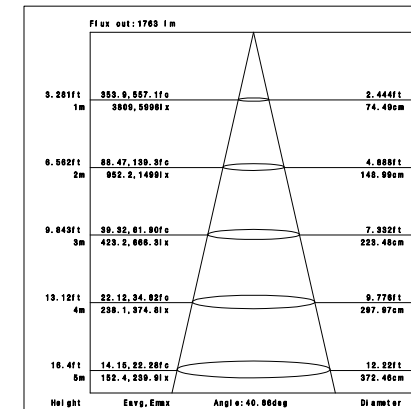

Technical Data test pattern

4000K