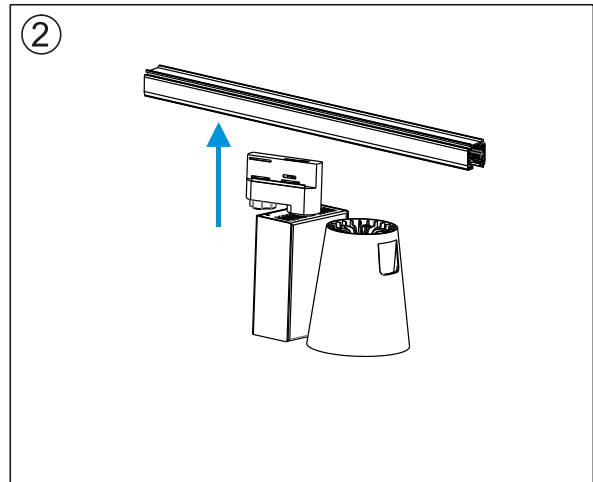

CRI90 45°

3000K

4000K

Installation instruction

Cautions

Packaging:

Box

L165*W130*H200mm