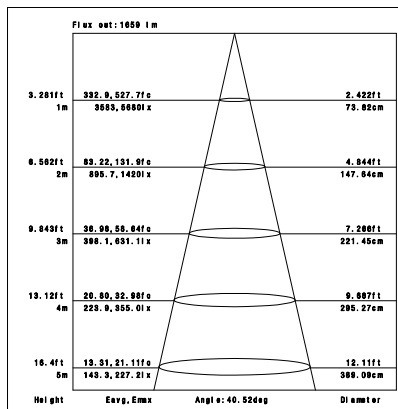

Technical Data test pattern

3000K