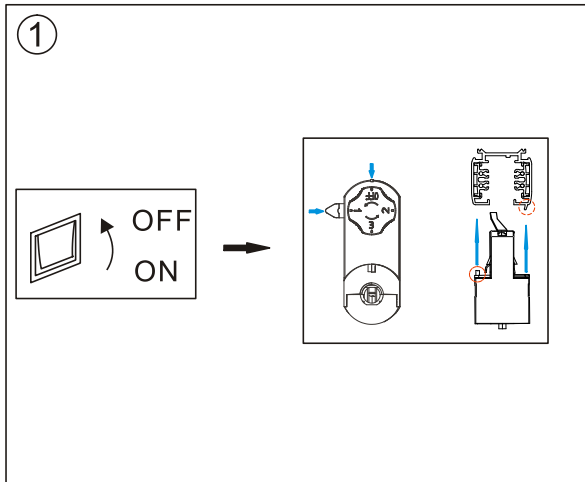

CRI90 45°

3000K

4000K

Installation instruction

Cautions

Packaging:

Box

L165*W130*H200mm