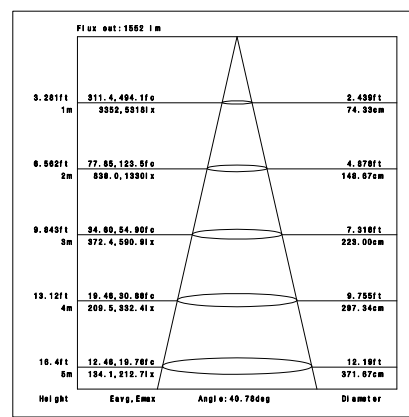

Ordering Information:

○ White ● Black

Power	CRI	Beam Angle	Luminous	CCT	Housing	Part Number
30W	>80	▲ 15°	2980 lm	3000K	○	TL314-30W-830-W-15
					●	TL314-30W-830-B-15
		▲ 20°	3160 lm	4000K	○	TL314-30W-840-W-15
					●	TL314-30W-840-B-15
		▲ 45°	3010 lm	3000K	○	TL314-30W-830-W-20
					●	TL314-30W-830-B-20
	▲ 45°	3250 lm	4000K	○	TL314-30W-840-W-20	
				●	TL314-30W-840-B-20	
	>90	▲ 15°	2670 lm	3000K	○	TL314-30W-930-W-15
					●	TL314-30W-930-B-15
		▲ 20°	2700 lm	3000K	○	TL314-30W-930-W-20
					●	TL314-30W-930-B-20
▲ 45°		2680 lm	3000K	○	TL314-30W-930-W-45	
				●	TL314-30W-930-B-45	
▲ 45°	2810 lm	4000K	○	TL314-30W-940-W-45		
			●	TL314-30W-940-B-45		

3000K

4000K

CRI90 15°

3000K

4000K

CRI90 20°

3000K

4000K

CRI90 45°

3000K

4000K

Installation instruction

Cautions

Packaging:

Box

L165*W130*H200mm

1pc/box

GW: 1.55kg/box

Outer carton

L545Xw355xH430mm

16pcs/CTN

GW: 26kg/carton

Product naming system

TL (X) XX X (H) – XW – X XX – X- XX