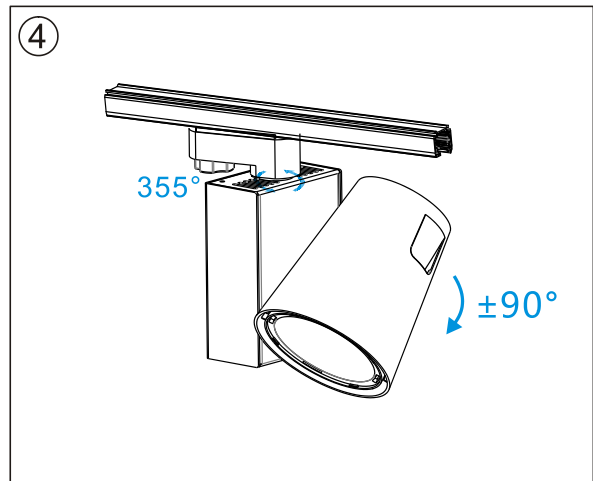

CRI90 45°

3000K

4000K

Installation instruction

Cautions

Packaging:

Box

L165*W130*H200mm

1pc/box

GW: 1.55kg/box

Outer carton

L545Xw355xH430mm

16pcs/CTN

GW: 26kg/carton

Product naming system

TL (X) XX X (H) – XW – X XX – X- XX