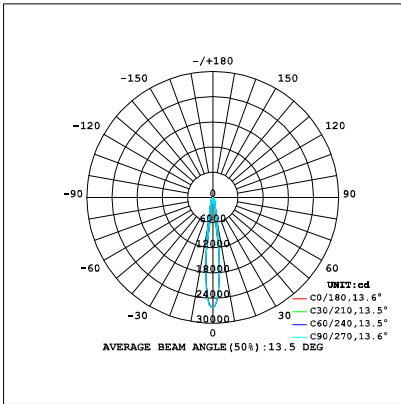

Technical Data test pattern

CRI80 15°