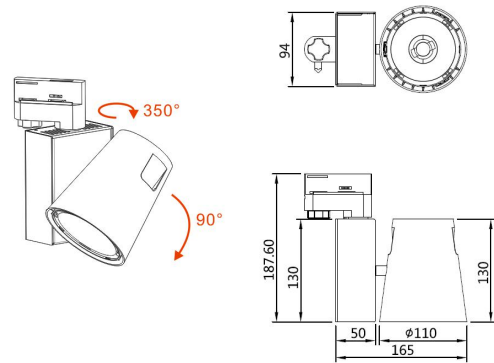

iTrack Vario Series

TL31-30W

Reflector

Technical Parameters:

Name	Parameters
Light source:	COB
Input Voltage:	AC220~240V 50/60Hz
LED Current:	700mA, 35-37V
Rated life:	>50,000 hours
Operating temperature:	-20°C~40°C
Storage temperature:	-30°C~60°C
Certificate:	CE/RoHS
Weight:	1.25KG

Ordering Information:

○ White ● Black

Power	CRI	Beam Angle	Luminous	CCT	Housing	Part Number
30W	>80	▲ 15°	2980 lm	3000K	○	TL314-30W-830-W-15
					●	TL314-30W-830-B-15
		▲ 20°	3160 lm	4000K	○	TL314-30W-840-W-15
					●	TL314-30W-840-B-15
		▲ 45°	3010 lm	3000K	○	TL314-30W-830-W-20
					●	TL314-30W-830-B-20
	▲ 45°	3250 lm	4000K	○	TL314-30W-840-W-20	
				●	TL314-30W-840-B-20	
	>90	▲ 15°	2670 lm	3000K	○	TL314-30W-930-W-15
					●	TL314-30W-930-B-15
		▲ 20°	2700 lm	3000K	○	TL314-30W-930-W-20
					●	TL314-30W-930-B-20
▲ 45°		2680 lm	3000K	○	TL314-30W-930-W-45	
				●	TL314-30W-930-B-45	
▲ 45°	2810 lm	4000K	○	TL314-30W-940-W-45		
			●	TL314-30W-940-B-45		

CRI90 45°

3000K

4000K

Installation instruction

Cautions

Packaging:

Box

L165*W130*H200mm

1pc/box

GW: 1.55kg/box

Outer carton

L545Xw355xH430mm

16pcs/CTN

GW: 26kg/carton

Product naming system

TL (X) XX X (H) – XW – X XX – X- XX