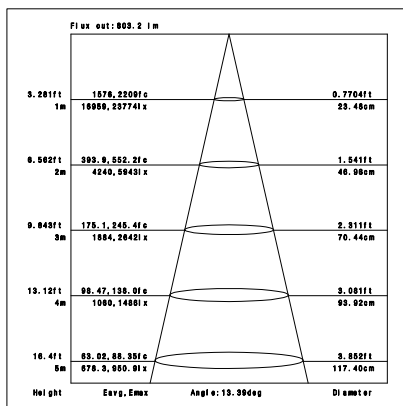

Ordering Information:

○ White ● Black

Power	CRI	Beam Angle	Luminous	CCT	Housing	Part Number
30W	>80	▲ 15°	2980 lm	3000K	○	TL314-30W-830-W-15
					●	TL314-30W-830-B-15
		▲ 20°	3160 lm	4000K	○	TL314-30W-840-W-15
					●	TL314-30W-840-B-15
		▲ 45°	3010 lm	3000K	○	TL314-30W-830-W-20
					●	TL314-30W-830-B-20
	▲ 45°	3250 lm	4000K	○	TL314-30W-840-W-20	
				●	TL314-30W-840-B-20	
	>90	▲ 15°	2670 lm	3000K	○	TL314-30W-930-W-15
					●	TL314-30W-930-B-15
		▲ 20°	2700 lm	3000K	○	TL314-30W-930-W-20
					●	TL314-30W-930-B-20
▲ 45°		2680 lm	3000K	○	TL314-30W-930-W-45	
				●	TL314-30W-930-B-45	
▲ 45°	2810 lm	4000K	○	TL314-30W-940-W-45		
			●	TL314-30W-940-B-45		

3000K

4000K

CRI90 15°

3000K

4000K

CRI90 20°

3000K

4000K

CRI90 45°

3000K

4000K

Installation instruction

Cautions

Packaging:

Box

L165*W130*H200mm

1pc/box

GW: 1.55kg/box

Outer carton

L545Xw355xH430mm

16pcs/CTN

GW: 26kg/carton

Product naming system

TL (X) XX X (H) – XW – X XX – X- XX