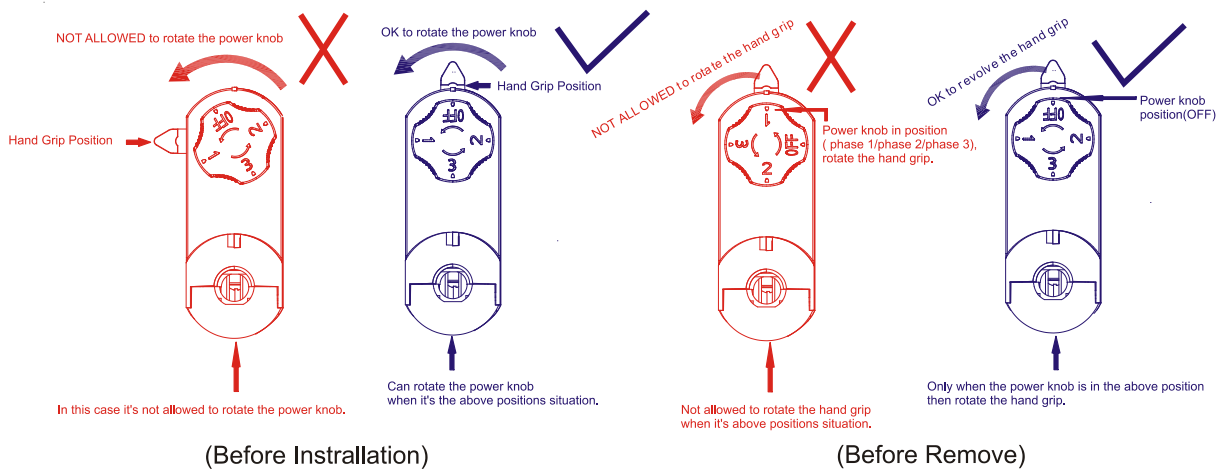

CRI90 45°

3000K

4000K

Installation instruction

Cautions

Packaging:

Box

L165*W130*H200mm