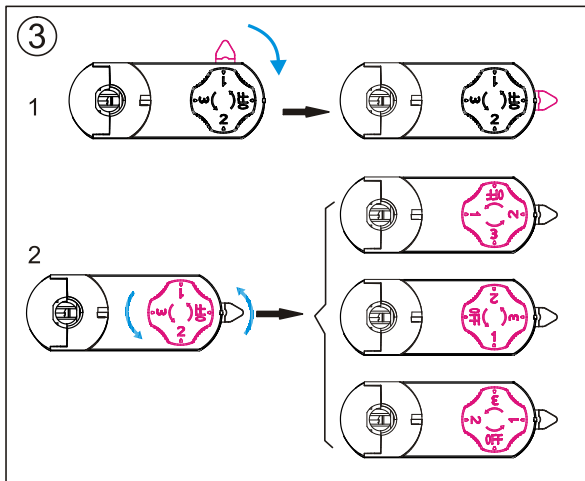

CRI90 45°

3000K

4000K

Installation instruction

Cautions

Packaging:

Box

L165*W130*H200mm

1pc/box

GW: 1.55kg/box

Outer carton

L545Xw355xH430mm

16pcs/CTN

GW: 26kg/carton

Product naming system

TL (X) XX X (H) – XW – X XX – X- XX