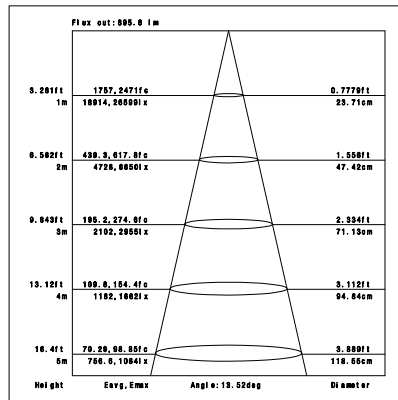

iTrack Vario Series

TL31-30W

Reflector

Technical Parameters:

Name	Parameters
Light source:	COB
Input Voltage:	AC220~240V 50/60Hz
LED Current:	700mA, 35-37V
Rated life:	>50,000 hours
Operating temperature:	-20°C~40°C
Storage temperature:	-30°C~60°C
Certificate:	CE/RoHS
Weight:	1.25KG

Ordering Information:

○ White ● Black

Power	CRI	Beam Angle	Luminous	CCT	Housing	Part Number
30W	>80	▲ 15°	2980 lm	3000K	○	TL314-30W-830-W-15
					●	TL314-30W-830-B-15
		▲ 20°	3160 lm	4000K	○	TL314-30W-840-W-15
					●	TL314-30W-840-B-15
		▲ 45°	3010 lm	3000K	○	TL314-30W-830-W-20
					●	TL314-30W-830-B-20
	▲ 45°	3250 lm	4000K	○	TL314-30W-840-W-20	
				●	TL314-30W-840-B-20	
	>90	▲ 15°	2670 lm	3000K	○	TL314-30W-930-W-15
					●	TL314-30W-930-B-15
		▲ 20°	2700 lm	3000K	○	TL314-30W-930-W-20
					●	TL314-30W-930-B-20
▲ 45°		2680 lm	3000K	○	TL314-30W-930-W-45	
				●	TL314-30W-930-B-45	
▲ 45°	2810 lm	4000K	○	TL314-30W-940-W-45		
			●	TL314-30W-940-B-45		

Technical Data test pattern

CRI80 15°

3000K

4000K

CRI80 20°

3000K

4000K

CRI80 45°

1pc/box

GW: 1.55kg/box

Outer carton

L545Xw355xH430mm

16pcs/CTN

GW: 26kg/carton

Product naming system

TL (X) XX X (H) – XW – X XX – X- XX