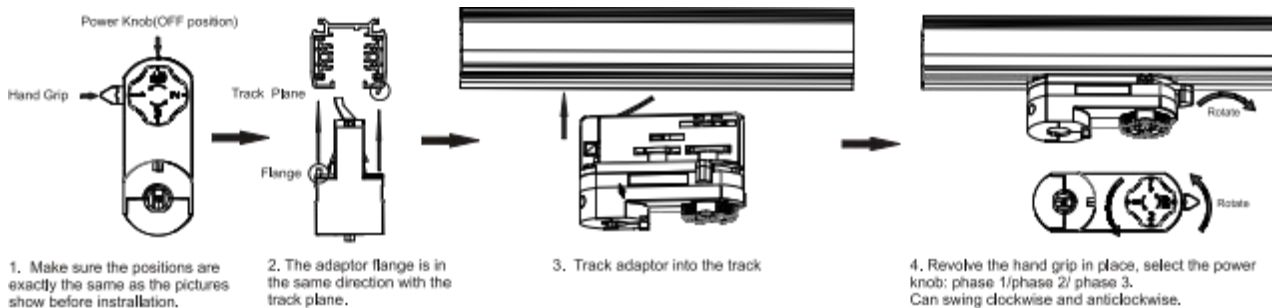

CRI90 36°

3000K

4000K

Installation instruction

Remove Instructions

Cautions

Packaging:

Box
L80*W80H290mm
1pc/box
GW: 0.84kg/box