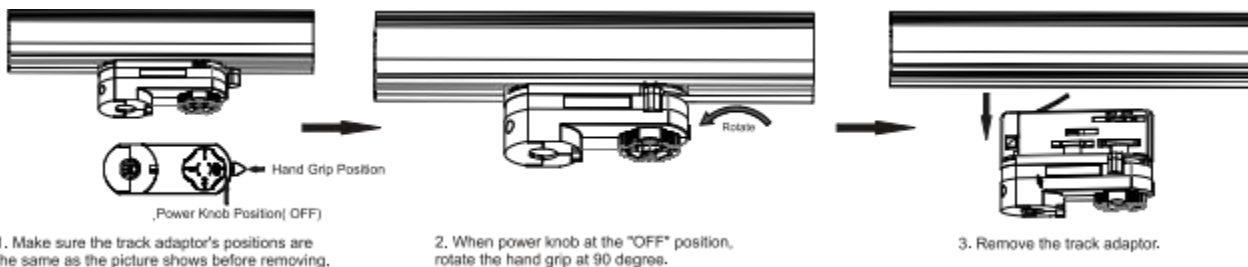

CRI90 36°

3000K

4000K

Installation instruction

Remove Instructions

Cautions

Packaging:

Box
L80*W80H290mm
1pc/box
GW: 0.84kg/box