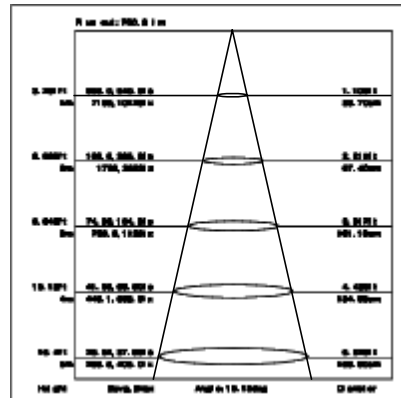

Technical Data test pattern

CRI80 16°

3000K

4000K