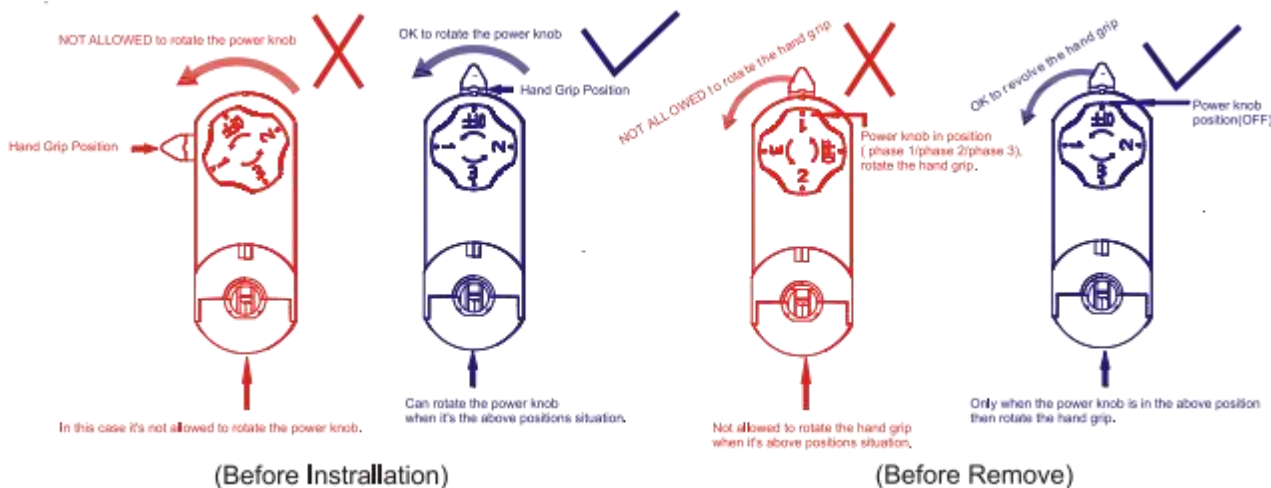

CRI90 36°

3000K

4000K

Installation instruction

Remove Instructions

Cautions

Packaging:

Box
L80*W80H290mm
1pc/box
GW: 0.84kg/box