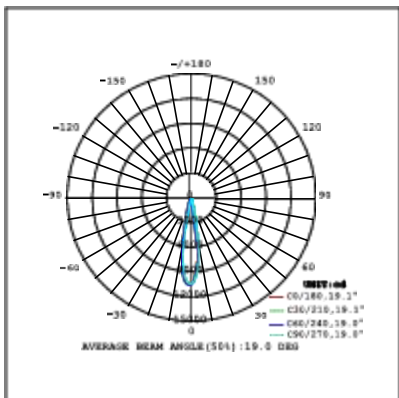

iTrack Pro Series

TL29-15W

optical lens

Technical Parameters:

Name	Parameters
Light source:	COB
Input Voltage:	AC220~240V 50/60Hz
LED Current:	350mA, 35-37V
Rated life:	>50,000 hours
Operating temperature:	-24°C~40°C
Storage temperature:	-30°C~60°C
Certificate:	CE/RoHS
Weight:	0.64KG

Ordering Information:

○ White ● Black

Power	CRI	Beam Angle	Luminous	CCT	Housing	Part Number
15W	>80	▲ 16°	1370 lm	3000K	○	TL294-15W-830-W-16
					●	TL294-15W-830-B-16
		1390 lm	4000K	○	TL294-15W-840-W-16	
				●	TL294-15W-840-B-16	
		▲ 24°	1560 lm	3000K	○	TL294-15W-830-W-24
					●	TL294-15W-830-B-24
	1620 lm	4000K	○	TL294-15W-840-W-24		
			●	TL294-15W-840-B-24		
	▲ 36°	1630 lm	3000K	○	TL294-15W-830-W-36	
				●	TL294-15W-830-B-36	
	1680 lm	4000K	○	TL294-15W-840-W-36		
			●	TL294-15W-840-B-36		
>90	▲ 16°		1150 lm	3000K	○	TL294-15W-930-W-16
					●	TL294-15W-930-B-16
		1280 lm	4000K	○	TL294-15W-940-W-16	
				●	TL294-15W-940-B-16	
		▲ 24°	1300 lm	3000K	○	TL294-15W-930-W-24
					●	TL294-15W-930-B-24
	1450 lm	4000K	○	TL294-15W-940-W-24		
			●	TL294-15W-940-B-24		
	▲ 36°	1370 lm	3000K	○	TL294-15W-930-W-36	
				●	TL294-15W-930-B-36	
	1530 lm	4000K	○	TL294-15W-940-W-36		
			●	TL294-15W-940-B-36		

Technical Data test pattern

CRI80 16°

3000K

4000K

CRI80 24°

3000K

4000K

CRI80 36°