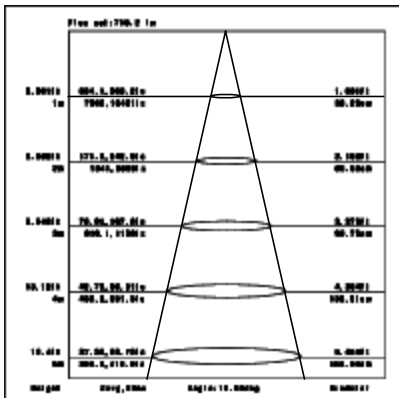

Technical Data test pattern

CRI80 16°

3000K

4000K