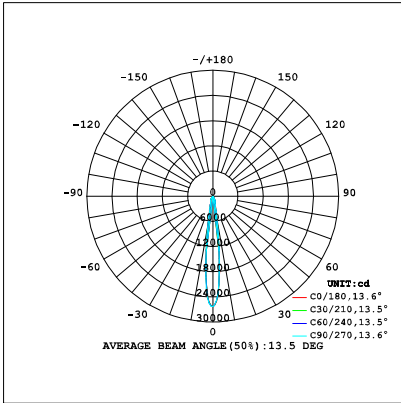

Technical Data test pattern

CRI80 15°