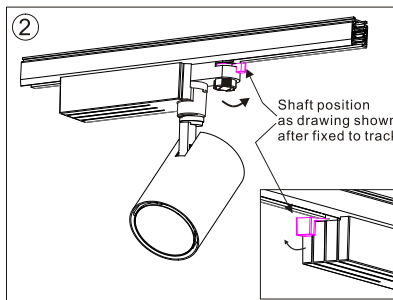

CRI90 45°

3000K

4000K

Packaging:

**Box**  
L280\*W110\*H280 mm  
1pc/box  
GW: 1.55kg/box

**Outer carton**  
L590Xw570xH320mm  
10 pcs/CTN  
GW: 17kg/carton

Installation instruction

Adaptor installation diagram

Adaptor disassembly diagram

Cautions

(Before Installation)

(Before Remove)

Product naming system

**TL ( X ) XX X (H) – XW – X XX – X- XX**