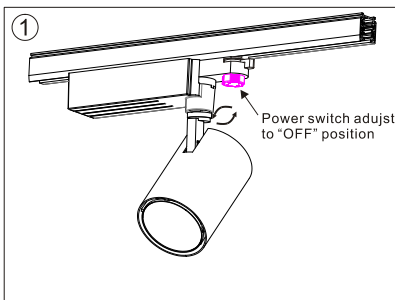

Adaptor disassembly diagram