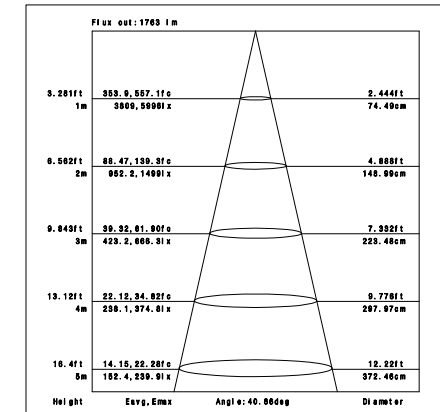

Technical Data test pattern

4000K