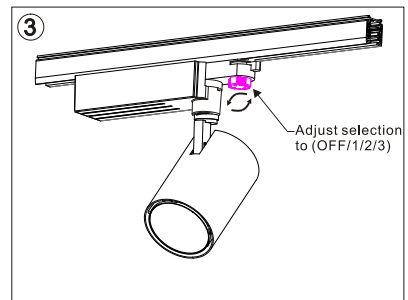

CRI90 45°

3000K

4000K

Packaging:

**Box**  
L280\*W110\*H280 mm  
1pc/box  
GW: 1.55kg/box

**Outer carton**  
L590Xw570xH320mm  
10 pcs/CTN  
GW: 17kg/carton

Installation instruction

Adaptor installation diagram

Adaptor disassembly diagram

Cautions

(Before Installation)

(Before Remove)

Product naming system

**TL ( X ) XX X (H) – XW – X XX – X- XX**