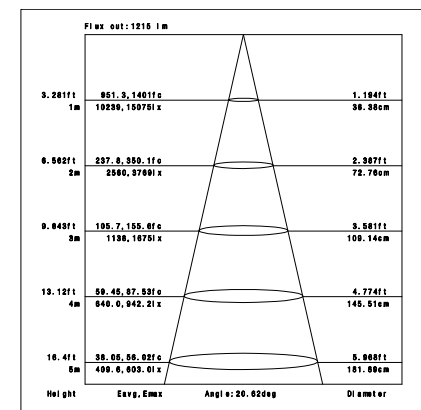

iTrack Pro Series

**TL28-30W**

Reflector

Technical Parameters:

Name	Parameters
Light source:	COB
Input Voltage:	AC220~240V 50/60Hz
LED Current:	700mA,35-37V
Rated life:	>35,000 hours
Operating temperature:	-20℃~40℃
Storage temperature:	-30℃~60℃
Certificate:	CE/RoHS
Weight:	1.25KG

Ordering Information:

○White ●Black

Power	CRI	Beam Angle	Luminous	CCT	Housing	Part Number
30W	>80	▲ 15°	2980 lm	3000K	○	TL284-30W-830-W-15
			3160 lm	4000K	●	TL284-30W-830-B-15
		▲ 20°	3010 lm	3000K	○	TL284-30W-840-W-15
			3250 lm	4000K	●	TL284-30W-840-B-15
		▲ 45°	2990 lm	3000K	○	TL284-30W-830-W-20
			3190 lm	4000K	●	TL284-30W-830-B-20
	>90	▲ 15°	2670 lm	3000K	○	TL284-30W-840-W-20
			2810 lm	4000K	●	TL284-30W-840-B-20
		▲ 20°	2700 lm	3000K	○	TL284-30W-830-W-45
			2830 lm	4000K	●	TL284-30W-830-B-45
		▲ 45°	2680 lm	3000K	○	TL284-30W-840-W-45
			2810 lm	4000K	●	TL284-30W-840-B-45

Technical Data test pattern

CRI80 15°

3000K

4000K

CRI80 20°

3000K

4000K

CRI80 45°

CRI90 45°

3000K

4000K

Packaging:

**Box**  
L280\*W110\*H280 mm  
1pc/box  
GW: 1.55kg/box

**Outer carton**  
L590Xw570xH320mm  
10 pcs/CTN  
GW: 17kg/carton

Installation instruction

Adaptor installation diagram