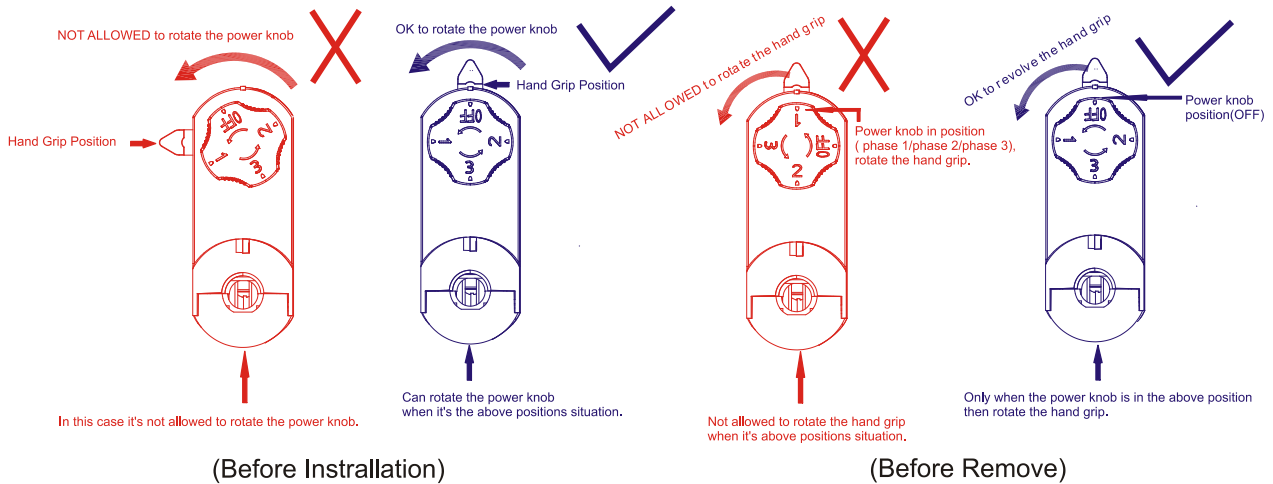

Cautions

(Before Installation)

(Before Remove)