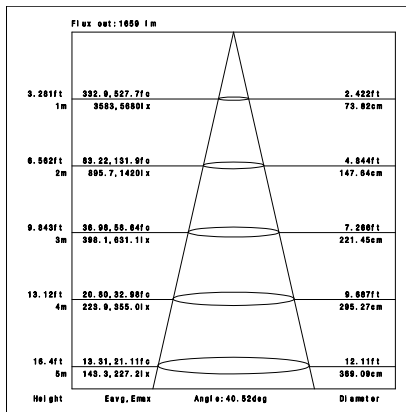

Technical Data test pattern

3000K