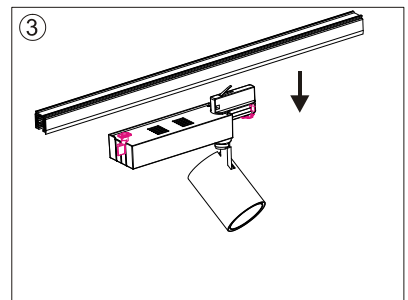

Adaptor disassembly diagram