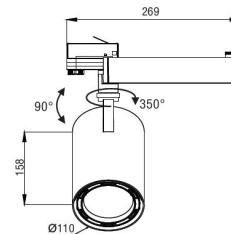

iTrack Pro Series

**TL28-30W**

Reflector

Technical Parameters:

Name	Parameters
Light source:	COB
Input Voltage:	AC220~240V 50/60Hz
LED Current:	700mA,35-37V
Rated life:	>35,000 hours
Operating temperature:	-20℃~40℃
Storage temperature:	-30℃~60℃
Certificate:	CE/RoHS
Weight:	1.25KG

Ordering Information:

○White ●Black

Power	CRI	Beam Angle	Luminous	CCT	Housing	Part Number
30W	>80	▲ 15°	2980 lm	3000K	○	TL284-30W-830-W-15
			3160 lm	4000K	●	TL284-30W-830-B-15
		▲ 20°	3010 lm	3000K	○	TL284-30W-840-W-15
			3250 lm	4000K	●	TL284-30W-840-B-15
		▲ 45°	2990 lm	3000K	○	TL284-30W-830-W-20
			3190 lm	4000K	●	TL284-30W-830-B-20
	>90	▲ 15°	2670 lm	3000K	○	TL284-30W-840-W-20
			2810 lm	4000K	●	TL284-30W-840-B-20
		▲ 20°	2700 lm	3000K	○	TL284-30W-830-W-45
			2830 lm	4000K	●	TL284-30W-830-B-45
		▲ 45°	2680 lm	3000K	○	TL284-30W-840-W-45
			2810 lm	4000K	●	TL284-30W-840-B-45

CRI90 45°

3000K

4000K

Packaging:

**Box**  
L280\*W110\*H280 mm  
1pc/box  
GW: 1.55kg/box

**Outer carton**  
L590Xw570xH320mm  
10 pcs/CTN  
GW: 17kg/carton

Installation instruction

Adaptor installation diagram