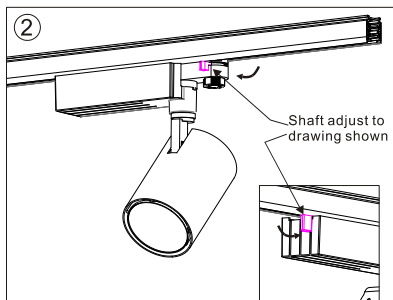

CRI90 45°

3000K

4000K

Packaging:

**Box**  
L280\*W110\*H280 mm  
1pc/box  
GW: 1.55kg/box

**Outer carton**  
L590Xw570xH320mm  
10 pcs/CTN  
GW: 17kg/carton

Installation instruction

Adaptor installation diagram

Adaptor disassembly diagram

Cautions

(Before Installation)

(Before Remove)

Product naming system

**TL ( X ) XX X (H) – XW – X XX – X- XX**