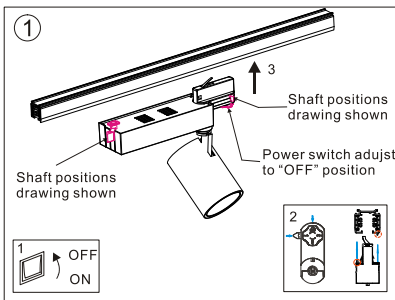

CRI90 45°

3000K

4000K

Packaging:

**Box**  
L280\*W110\*H280 mm  
1pc/box  
GW: 1.55kg/box

**Outer carton**  
L590Xw570xH320mm  
10 pcs/CTN  
GW: 17kg/carton

Installation instruction

Adaptor installation diagram