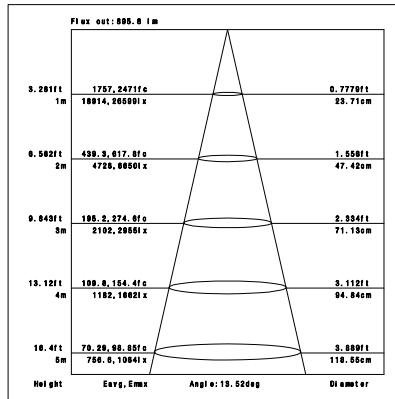

iTrack Pro Series

**TL28-30W**

Reflector

Technical Parameters:

Name	Parameters
Light source:	COB
Input Voltage:	AC220~240V 50/60Hz
LED Current:	700mA,35-37V
Rated life:	>35,000 hours
Operating temperature:	-20℃~40℃
Storage temperature:	-30℃~60℃
Certificate:	CE/RoHS
Weight:	1.25KG

Ordering Information:

○White ●Black

Power	CRI	Beam Angle	Luminous	CCT	Housing	Part Number
30W	>80	▲ 15°	2980 lm	3000K	○	TL284-30W-830-W-15
			3160 lm	4000K	●	TL284-30W-830-B-15
		▲ 20°	3010 lm	3000K	○	TL284-30W-840-W-15
			3250 lm	4000K	●	TL284-30W-840-B-15
		▲ 45°	2990 lm	3000K	○	TL284-30W-830-W-20
			3190 lm	4000K	●	TL284-30W-830-B-20
	>90	▲ 15°	2670 lm	3000K	○	TL284-30W-840-W-20
			2810 lm	4000K	●	TL284-30W-840-B-20
		▲ 20°	2700 lm	3000K	○	TL284-30W-830-W-45
			2830 lm	4000K	●	TL284-30W-830-B-45
		▲ 45°	2680 lm	3000K	○	TL284-30W-840-W-45
			2810 lm	4000K	●	TL284-30W-840-B-45

Technical Data test pattern

CRI80 15°

3000K

4000K

CRI80 20°

3000K

4000K

CRI80 45°