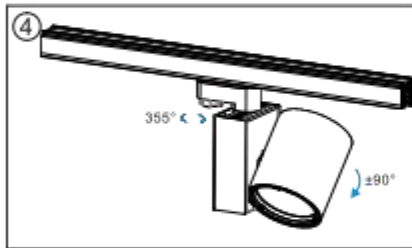

Installation instruction

Adaptor installation diagram