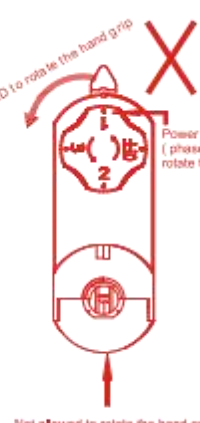

Cautions

(Before Installation)

(Before Remove)