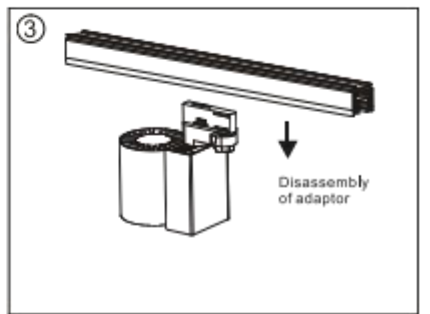

Cautions

(Before Installation)

(Before Remove)

Packaging:

**Box**

L165\*W130\*H200mm  
 1pc/box  
 GW: 1.55kg/box

**Outer carton**

L545Xw355xH430mm  
 16pcs/CTN  
 GW: 26kg/carton