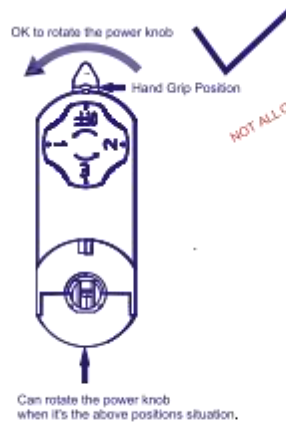

Cautions

(Before Installation)

(Before Remove)