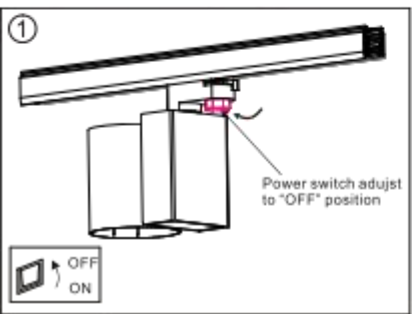

3000K

4000K

CRI90 38°

3000K

4000K

Installation instruction

Adaptor installation diagram

Adaptor disassembly diagram