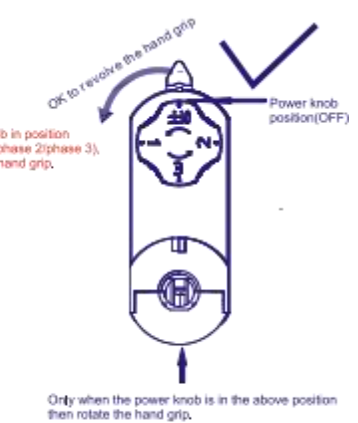

3000K

4000K

CRI90 38°

3000K

4000K

Installation instruction

Adaptor installation diagram

Adaptor disassembly diagram

Cautions

(Before Installation)

(Before Remove)

Packaging:

**Box**

L165\*W130\*H200mm  
 1pc/box  
 GW: 1.55kg/box

**Outer carton**

L545Xw355xH430mm  
 16pcs/CTN  
 GW: 26kg/carton