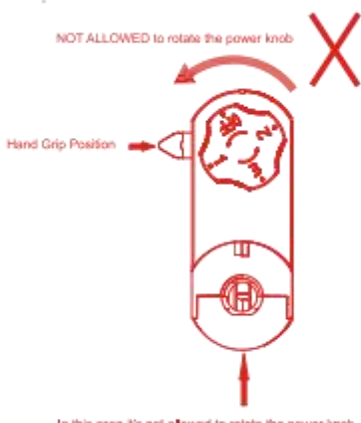

Cautions

(Before Installation)

(Before Remove)