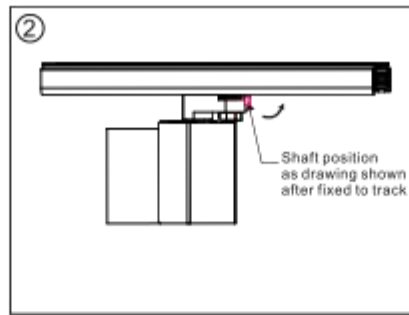

Installation instruction

Adaptor installation diagram