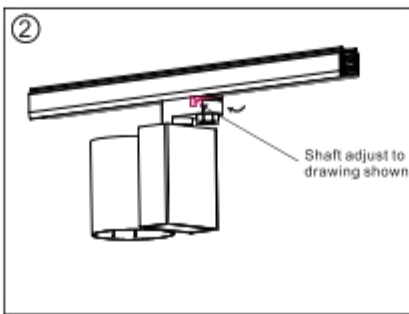

Cautions

(Before Installation)

(Before Remove)

Packaging:

**Box**

L165\*W130\*H200mm  
 1pc/box  
 GW: 1.55kg/box

**Outer carton**

L545Xw355xH430mm  
 16pcs/CTN  
 GW: 26kg/carton