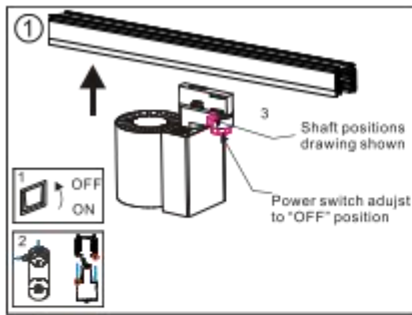

Installation instruction

Adaptor installation diagram