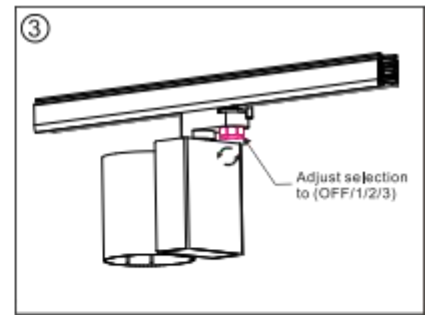

3000K

4000K

CRI90 38°

3000K

4000K

Installation instruction

Adaptor installation diagram

Adaptor disassembly diagram

Cautions

(Before Installation)

(Before Remove)

Packaging:

**Box**

L165\*W130\*H200mm  
 1pc/box  
 GW: 1.55kg/box

**Outer carton**

L545Xw355xH430mm  
 16pcs/CTN  
 GW: 26kg/carton