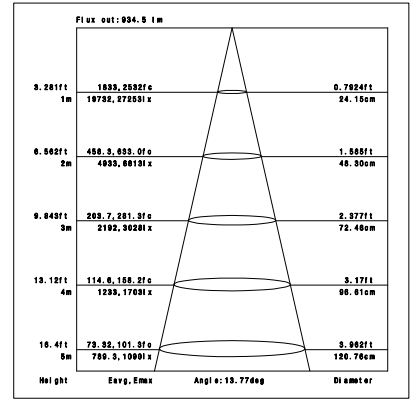

iTrack Vera Series

TL22-30W

Reflector

Technical Parameters:

Name	Parameters
Light source:	COB
Input Voltage:	AC220~240V 50/60Hz
LED Current:	700mA, 35-37V
Rated life:	>50,000 hours
Operating temperature:	-20°C~40°C
Storage temperature:	-30°C~60°C
Certificate:	CE/RoHS
Weight:	1.15KG

Ordering Information:

○White ●Black

Power	CRI	Beam Angle	Luminous	CCT	Housing	Part Number
30W	>80	▲ 15°	2980 lm	3000K	○	TL224-30W-830-W-15
					●	TL224-30W-830-B-15
		3160 lm	4000K	○	TL224-30W-840-W-15	
				●	TL224-30W-840-B-15	
		▲ 20°	3010 lm	3000K	○	TL224-30W-830-W-20
					●	TL224-30W-830-B-20
	3250 lm	4000K	○	TL224-30W-840-W-20		
			●	TL224-30W-840-B-20		
	▲ 45°	2990 lm	3000K	○	TL224-30W-830-W-45	
				●	TL224-30W-830-B-45	
	3190 lm	4000K	○	TL224-30W-840-W-45		
			●	TL224-30W-840-B-45		
>90	▲ 15°	2670 lm	3000K	○	TL224-30W-930-W-15	
				●	TL224-30W-930-B-15	
	2810 lm	4000K	○	TL224-30W-940-W-15		
			●	TL224-30W-940-B-15		
	▲ 20°	2700 lm	3000K	○	TL224-30W-930-W-20	
				●	TL224-30W-930-B-20	
2830 lm	4000K	○	TL224-30W-940-W-20			
		●	TL224-30W-940-B-20			
▲ 45°	2680 lm	3000K	3000K	○	TL224-30W-930-W-45	
				●	TL224-30W-930-B-45	
2810 lm	4000K	○	TL224-30W-940-W-45			
		●	TL224-30W-940-B-45			

Technical Data test pattern

CRI80 15°

3000K

4000K

CRI80 20°

3000K

4000K

CRI80 45°

TL (X) XX X (H) - XW - X XX - X- XX