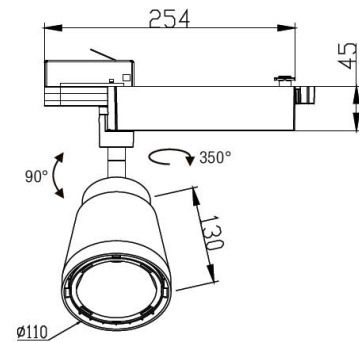

iTrack Vera Series

TL22-30W

Reflector

Technical Parameters:

Name	Parameters
Light source:	COB
Input Voltage:	AC220~240V 50/60Hz
LED Current:	700mA, 35-37V
Rated life:	>50,000 hours
Operating temperature:	-20°C~40°C
Storage temperature:	-30°C~60°C
Certificate:	CE/RoHS
Weight:	1.15KG

Ordering Information:

○White ●Black

Power	CRI	Beam Angle	Luminous	CCT	Housing	Part Number
30W	>80	▲ 15°	2980 lm	3000K	○	TL224-30W-830-W-15
					●	TL224-30W-830-B-15
		3160 lm	4000K	○	TL224-30W-840-W-15	
				●	TL224-30W-840-B-15	
		▲ 20°	3010 lm	3000K	○	TL224-30W-830-W-20
					●	TL224-30W-830-B-20
	3250 lm	4000K	○	TL224-30W-840-W-20		
			●	TL224-30W-840-B-20		
	▲ 45°	2990 lm	3000K	○	TL224-30W-830-W-45	
				●	TL224-30W-830-B-45	
	3190 lm	4000K	○	TL224-30W-840-W-45		
			●	TL224-30W-840-B-45		
>90	▲ 15°	2670 lm	3000K	○	TL224-30W-930-W-15	
				●	TL224-30W-930-B-15	
	2810 lm	4000K	○	TL224-30W-940-W-15		
			●	TL224-30W-940-B-15		
	▲ 20°	2700 lm	3000K	○	TL224-30W-930-W-20	
				●	TL224-30W-930-B-20	
2830 lm	4000K	○	TL224-30W-940-W-20			
		●	TL224-30W-940-B-20			
▲ 45°	2680 lm	3000K	3000K	○	TL224-30W-930-W-45	
				●	TL224-30W-930-B-45	
2810 lm	4000K	○	TL224-30W-940-W-45			
		●	TL224-30W-940-B-45			

CRI90 45°

3000K

4000K

Packaging:

Box
L288*W256H120mm
1pc/box
GW: 1.35kg/box

Outer carton
L600XW540xH265mm
8pcs/CTN
GW: 12kg/carton

Installation instruction

Product naming system