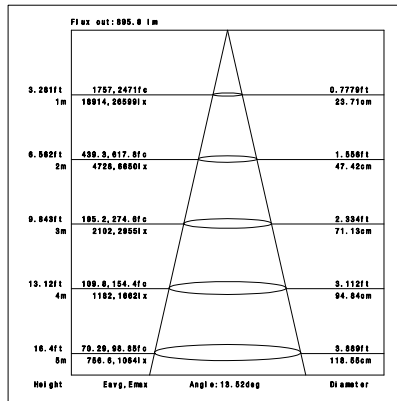

iTrack Vera Series

TL22-30W

Reflector

Technical Parameters:

Name	Parameters
Light source:	COB
Input Voltage:	AC220~240V 50/60Hz
LED Current:	700mA, 35-37V
Rated life:	>50,000 hours
Operating temperature:	-20°C~40°C
Storage temperature:	-30°C~60°C
Certificate:	CE/RoHS
Weight:	1.15KG

Ordering Information:

○White ●Black

Power	CRI	Beam Angle	Luminous	CCT	Housing	Part Number
30W	>80	▲ 15°	2980 lm	3000K	○	TL224-30W-830-W-15
					●	TL224-30W-830-B-15
		3160 lm	4000K	○	TL224-30W-840-W-15	
				●	TL224-30W-840-B-15	
		▲ 20°	3010 lm	3000K	○	TL224-30W-830-W-20
					●	TL224-30W-830-B-20
	3250 lm	4000K	○	TL224-30W-840-W-20		
			●	TL224-30W-840-B-20		
	▲ 45°	2990 lm	3000K	○	TL224-30W-830-W-45	
				●	TL224-30W-830-B-45	
	3190 lm	4000K	○	TL224-30W-840-W-45		
			●	TL224-30W-840-B-45		
>90	▲ 15°	2670 lm	3000K	○	TL224-30W-930-W-15	
				●	TL224-30W-930-B-15	
	2810 lm	4000K	○	TL224-30W-940-W-15		
			●	TL224-30W-940-B-15		
	▲ 20°	2700 lm	3000K	○	TL224-30W-930-W-20	
				●	TL224-30W-930-B-20	
2830 lm	4000K	○	TL224-30W-940-W-20			
		●	TL224-30W-940-B-20			
▲ 45°	2680 lm	3000K	3000K	○	TL224-30W-930-W-45	
				●	TL224-30W-930-B-45	
2810 lm	4000K	○	TL224-30W-940-W-45			
		●	TL224-30W-940-B-45			

Technical Data test pattern

CRI80 15°

3000K

4000K

CRI80 20°

3000K

4000K

CRI80 45°

TL (X) XX X (H) - XW - X XX - X- XX