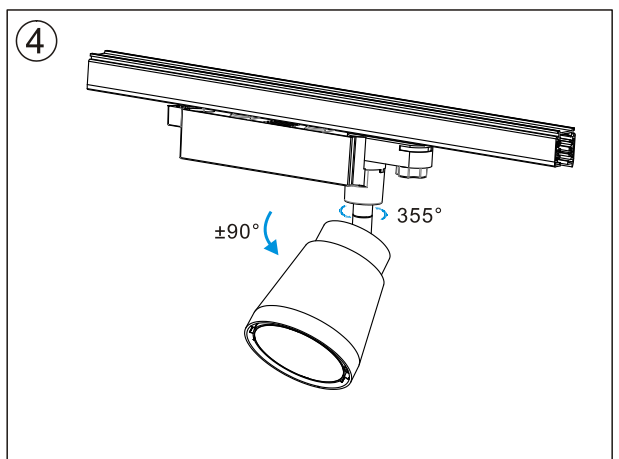

CRI90 45°

3000K

4000K

Packaging:

Box
L288*W256H120mm
1pc/box
GW: 1.35kg/box

Outer carton
L600XW540xH265mm
8pcs/CTN
GW: 12kg/carton

Installation instruction

Product naming system