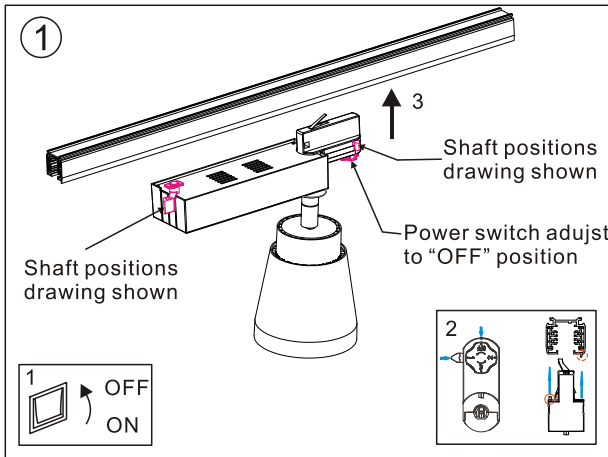

CRI90 45°

3000K

4000K

Packaging:

Box
L288*W256H120mm
1pc/box
GW: 1.35kg/box

Outer carton
L600XW540xH265mm
8pcs/CTN
GW: 12kg/carton

Installation instruction

Product naming system