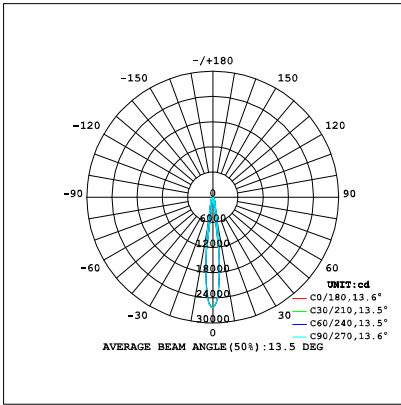

Technical Data test pattern

CRI80 15°