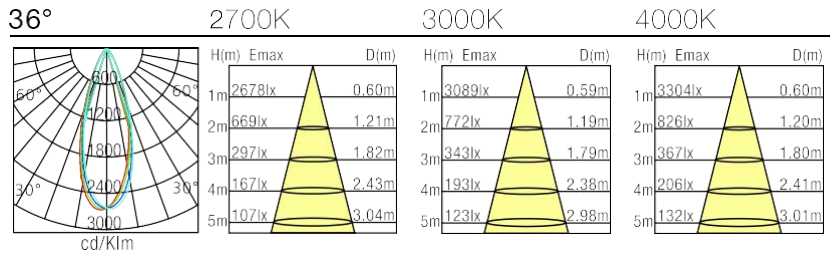

TL-L328A/L646A /L964A

Technical Parameters:

Name	Parameters		
Light source:	3030SMD		
Input Voltage:	AC100~277V 50/60Hz		
Power	15W	30W	40W
LED Current:	350mA	700mA	1000mA
Rated life:	>50,000 hours		
Operating temperature:	-20°C~40°C		
Storage temperature:	-30°C~60°C		
Certificate:	CE/RoHS		
Dimmability:	Non-dimmable 0-10V dimming		
Weight:	0.8KG (L328) 1.4KG (L646) 2.0KG (L964)		

Ordering Information:

Length	Power	CRI	Beam Angle	Luminous	CCT	Housing		Part Number
						○ White	● Black	
328mm	15W	>80	15°/24°/36°/15x35°	1200 lm	2700K	○	●	TL-L328A-15W-827-W-**
						○	●	TL-L328A-15W-827-B-**
				1300 lm	3000K	○	●	TL-L328A-15W-830-W-**
						○	●	TL-L328A-15W-830-B-**
				1400 lm	4000K	○	●	TL-L328A-15W-840-W-**
						○	●	TL-L328A-15W-840-B-**
646mm	30W	>80	15°/24°/36°/15x35°	2300 lm	2700K	○	●	TL-L646A-30W-827-W-**
						○	●	TL-L646A-30W-827-B-**
				2400 lm	3000K	○	●	TL-L646A-30W-830-W-**
						○	●	TL-L646A-30W-830-B-**
				2450 lm	4000K	○	●	TL-L646A-30W-840-W-**
						○	●	TL-L646A-30W-840-B-**
964mm	40W	>80	15°/24°/36°/15x35°	3100 lm	2700K	○	●	TL-L964A-40W-827-W-**
						○	●	TL-L964A-40W-827-B-**
				3150 lm	3000K	○	●	TL-L964A-40W-830-W-**
						○	●	TL-L964A-40W-830-B-**
				3200 lm	4000K	○	●	TL-L964A-40W-840-W-**
						○	●	TL-L964A-40W-840-B-**

***: Angle 15/24/36/15x35

Technical Data test pattern

L328A

L646A

Installation instruction

Compatible LED Tracks:

4-wire

6-wire