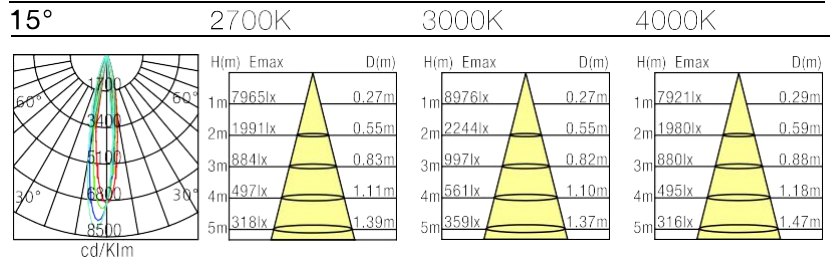

TL-L328A/L646A /L964A

Technical Parameters:

Name	Parameters		
Light source:	3030SMD		
Input Voltage:	AC100~277V 50/60Hz		
Power	15W	30W	40W
LED Current:	350mA	700mA	1000mA
Rated life:	>50,000 hours		
Operating temperature:	-20°C~40°C		
Storage temperature:	-30°C~60°C		
Certificate:	CE/RoHS		
Dimmability:	Non-dimmable 0-10V dimming		
Weight:	0.8KG (L328) 1.4KG (L646) 2.0KG (L964)		

Ordering Information:

Length	Power	CRI	Beam Angle	Luminous	CCT	Housing		Part Number
						○ White	● Black	
328mm	15W	>80	15°/24°/36°/15x35°	1200 lm	2700K	○	●	TL-L328A-15W-827-W-**
						○	●	TL-L328A-15W-827-B-**
				1300 lm	3000K	○	●	TL-L328A-15W-830-W-**
						○	●	TL-L328A-15W-830-B-**
				1400 lm	4000K	○	●	TL-L328A-15W-840-W-**
						○	●	TL-L328A-15W-840-B-**
646mm	30W	>80	15°/24°/36°/15x35°	2300 lm	2700K	○	●	TL-L646A-30W-827-W-**
						○	●	TL-L646A-30W-827-B-**
				2400 lm	3000K	○	●	TL-L646A-30W-830-W-**
						○	●	TL-L646A-30W-830-B-**
				2450 lm	4000K	○	●	TL-L646A-30W-840-W-**
						○	●	TL-L646A-30W-840-B-**
964mm	40W	>80	15°/24°/36°/15x35°	3100 lm	2700K	○	●	TL-L964A-40W-827-W-**
						○	●	TL-L964A-40W-827-B-**
				3150 lm	3000K	○	●	TL-L964A-40W-830-W-**
						○	●	TL-L964A-40W-830-B-**
				3200 lm	4000K	○	●	TL-L964A-40W-840-W-**
						○	●	TL-L964A-40W-840-B-**

***: Angle 15/24/36/15x35

Technical Data test pattern

L328A

L646A

Installation instruction

Compatible LED Tracks:

4-wire

6-wire