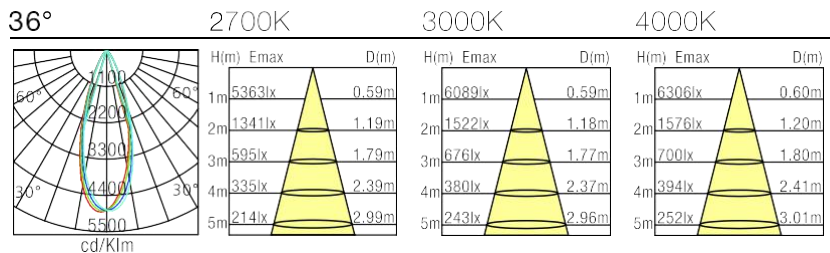

TL-L328A/L646A /L964A

Technical Parameters:

Name	Parameters		
Light source:	3030SMD		
Input Voltage:	AC100~277V 50/60Hz		
Power	15W	30W	40W
LED Current:	350mA	700mA	1000mA
Rated life:	>50,000 hours		
Operating temperature:	-20°C~40°C		
Storage temperature:	-30°C~60°C		
Certificate:	CE/RoHS		
Dimmability:	Non-dimmable 0-10V dimming		
Weight:	0.8KG (L328) 1.4KG (L646) 2.0KG (L964)		

Ordering Information:

Length	Power	CRI	Beam Angle	Luminous	CCT	Housing		Part Number
						○ White	● Black	
328mm	15W	>80	15°/24°/36°/15x35°	1200 lm	2700K	○	●	TL-L328A-15W-827-W-**
						○	●	TL-L328A-15W-827-B-**
				1300 lm	3000K	○	●	TL-L328A-15W-830-W-**
						○	●	TL-L328A-15W-830-B-**
				1400 lm	4000K	○	●	TL-L328A-15W-840-W-**
						○	●	TL-L328A-15W-840-B-**
646mm	30W	>80	15°/24°/36°/15x35°	2300 lm	2700K	○	●	TL-L646A-30W-827-W-**
						○	●	TL-L646A-30W-827-B-**
				2400 lm	3000K	○	●	TL-L646A-30W-830-W-**
						○	●	TL-L646A-30W-830-B-**
				2450 lm	4000K	○	●	TL-L646A-30W-840-W-**
						○	●	TL-L646A-30W-840-B-**
964mm	40W	>80	15°/24°/36°/15x35°	3100 lm	2700K	○	●	TL-L964A-40W-827-W-**
						○	●	TL-L964A-40W-827-B-**
				3150 lm	3000K	○	●	TL-L964A-40W-830-W-**
						○	●	TL-L964A-40W-830-B-**
				3200 lm	4000K	○	●	TL-L964A-40W-840-W-**
						○	●	TL-L964A-40W-840-B-**

***: Angle 15/24/36/15x35

Technical Data test pattern

L328A

L646A

Installation instruction

Compatible LED Tracks:

4-wire

6-wire