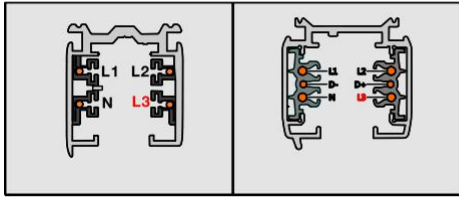

TL-L328A/L646A /L964A

Technical Parameters:

Name	Parameters		
Light source:	3030SMD		
Input Voltage:	AC100~277V 50/60Hz		
Power	15W	30W	40W
LED Current:	350mA	700mA	1000mA
Rated life:	>50,000 hours		
Operating temperature:	-20°C~40°C		
Storage temperature:	-30°C~60°C		
Certificate:	CE/RoHS		
Dimmability:	Non-dimmable 0-10V dimming		
Weight:	0.8KG (L328) 1.4KG (L646) 2.0KG (L964)		

Ordering Information:

Length	Power	CRI	Beam Angle	Luminous	CCT	Housing		Part Number
						○ White	● Black	
328mm	15W	>80	15°/24°/36°/15x35°	1200 lm	2700K	○	●	TL-L328A-15W-827-W-**
						○	●	TL-L328A-15W-827-B-**
				1300 lm	3000K	○	●	TL-L328A-15W-830-W-**
						○	●	TL-L328A-15W-830-B-**
				1400 lm	4000K	○	●	TL-L328A-15W-840-W-**
						○	●	TL-L328A-15W-840-B-**
646mm	30W	>80	15°/24°/36°/15x35°	2300 lm	2700K	○	●	TL-L646A-30W-827-W-**
						○	●	TL-L646A-30W-827-B-**
				2400 lm	3000K	○	●	TL-L646A-30W-830-W-**
						○	●	TL-L646A-30W-830-B-**
				2450 lm	4000K	○	●	TL-L646A-30W-840-W-**
						○	●	TL-L646A-30W-840-B-**
964mm	40W	>80	15°/24°/36°/15x35°	3100 lm	2700K	○	●	TL-L964A-40W-827-W-**
						○	●	TL-L964A-40W-827-B-**
				3150 lm	3000K	○	●	TL-L964A-40W-830-W-**
						○	●	TL-L964A-40W-830-B-**
				3200 lm	4000K	○	●	TL-L964A-40W-840-W-**
						○	●	TL-L964A-40W-840-B-**

***: Angle 15/24/36/15x35

Technical Data test pattern

L328A

L646A

Installation instruction

Compatible LED Tracks:

4-wire

6-wire

*Non-dimmable: 4-wire controlled by circuit L3 only |single circuit control|;

*0/1-10V or DALI dimmable: 6-wire controlled by circuit L3 only |single circuit control|;

Packaging:

L328A

Inner Box
L690*W285*H110mm
10pc/box
GW: 8kg/box