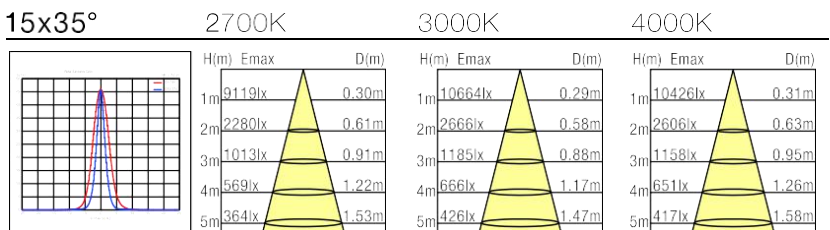

TL-L328A/L646A /L964A

Technical Parameters:

Name	Parameters		
Light source:	3030SMD		
Input Voltage:	AC100~277V 50/60Hz		
Power	15W	30W	40W
LED Current:	350mA	700mA	1000mA
Rated life:	>50,000 hours		
Operating temperature:	-20°C~40°C		
Storage temperature:	-30°C~60°C		
Certificate:	CE/RoHS		
Dimmability:	Non-dimmable 0-10V dimming		
Weight:	0.8KG (L328) 1.4KG (L646) 2.0KG (L964)		

Ordering Information:

Length	Power	CRI	Beam Angle	Luminous	CCT	Housing		Part Number
						○ White	● Black	
328mm	15W	>80	15°/24°/36°/15x35°	1200 lm	2700K	○	●	TL-L328A-15W-827-W-**
						○	●	TL-L328A-15W-827-B-**
				1300 lm	3000K	○	●	TL-L328A-15W-830-W-**
						○	●	TL-L328A-15W-830-B-**
				1400 lm	4000K	○	●	TL-L328A-15W-840-W-**
						○	●	TL-L328A-15W-840-B-**
646mm	30W	>80	15°/24°/36°/15x35°	2300 lm	2700K	○	●	TL-L646A-30W-827-W-**
						○	●	TL-L646A-30W-827-B-**
				2400 lm	3000K	○	●	TL-L646A-30W-830-W-**
						○	●	TL-L646A-30W-830-B-**
				2450 lm	4000K	○	●	TL-L646A-30W-840-W-**
						○	●	TL-L646A-30W-840-B-**
964mm	40W	>80	15°/24°/36°/15x35°	3100 lm	2700K	○	●	TL-L964A-40W-827-W-**
						○	●	TL-L964A-40W-827-B-**
				3150 lm	3000K	○	●	TL-L964A-40W-830-W-**
						○	●	TL-L964A-40W-830-B-**
				3200 lm	4000K	○	●	TL-L964A-40W-840-W-**
						○	●	TL-L964A-40W-840-B-**

***: Angle 15/24/36/15x35

Technical Data test pattern

L328A

L646A

Installation instruction

Compatible LED Tracks:

4-wire

6-wire