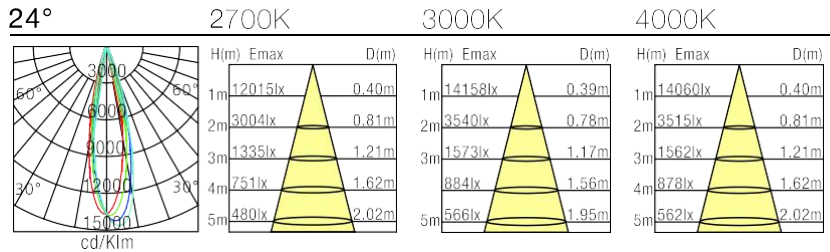

TL-L328A/L646A /L964A

Technical Parameters:

Name	Parameters		
Light source:	3030SMD		
Input Voltage:	AC100~277V 50/60Hz		
Power	15W	30W	40W
LED Current:	350mA	700mA	1000mA
Rated life:	>50,000 hours		
Operating temperature:	-20°C~40°C		
Storage temperature:	-30°C~60°C		
Certificate:	CE/RoHS		
Dimmability:	Non-dimmable 0-10V dimming		
Weight:	0.8KG (L328) 1.4KG (L646) 2.0KG (L964)		

Ordering Information:

Length	Power	CRI	Beam Angle	Luminous	CCT	Housing		Part Number
						○ White	● Black	
328mm	15W	>80	15°/24°/36°/15x35°	1200 lm	2700K	○	●	TL-L328A-15W-827-W-**
						○	●	TL-L328A-15W-827-B-**
				1300 lm	3000K	○	●	TL-L328A-15W-830-W-**
						○	●	TL-L328A-15W-830-B-**
				1400 lm	4000K	○	●	TL-L328A-15W-840-W-**
						○	●	TL-L328A-15W-840-B-**
646mm	30W	>80	15°/24°/36°/15x35°	2300 lm	2700K	○	●	TL-L646A-30W-827-W-**
						○	●	TL-L646A-30W-827-B-**
				2400 lm	3000K	○	●	TL-L646A-30W-830-W-**
						○	●	TL-L646A-30W-830-B-**
				2450 lm	4000K	○	●	TL-L646A-30W-840-W-**
						○	●	TL-L646A-30W-840-B-**
964mm	40W	>80	15°/24°/36°/15x35°	3100 lm	2700K	○	●	TL-L964A-40W-827-W-**
						○	●	TL-L964A-40W-827-B-**
				3150 lm	3000K	○	●	TL-L964A-40W-830-W-**
						○	●	TL-L964A-40W-830-B-**
				3200 lm	4000K	○	●	TL-L964A-40W-840-W-**
						○	●	TL-L964A-40W-840-B-**

***: Angle 15/24/36/15x35

Technical Data test pattern

L328A

L646A

Installation instruction

Compatible LED Tracks:

4-wire

6-wire