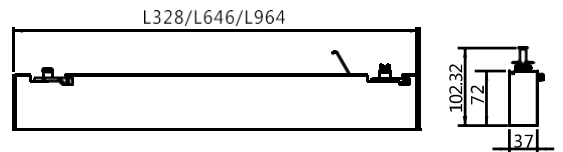

TL-L328A/L646A /L964A

Technical Parameters:

Name	Parameters		
Light source:	3030SMD		
Input Voltage:	AC100~277V 50/60Hz		
Power	15W	30W	40W
LED Current:	350mA	700mA	1000mA
Rated life:	>50,000 hours		
Operating temperature:	-20°C~40°C		
Storage temperature:	-30°C~60°C		
Certificate:	CE/RoHS		
Dimmability:	Non-dimmable 0-10V dimming		
Weight:	0.8KG (L328) 1.4KG (L646) 2.0KG (L964)		

Ordering Information:

Length	Power	CRI	Beam Angle	Luminous	CCT	Housing		Part Number
						○ White	● Black	
328mm	15W	>80	15°/24°/36°/15x35°	1200 lm	2700K	○	●	TL-L328A-15W-827-W-**
						○	●	TL-L328A-15W-827-B-**
				1300 lm	3000K	○	●	TL-L328A-15W-830-W-**
						○	●	TL-L328A-15W-830-B-**
				1400 lm	4000K	○	●	TL-L328A-15W-840-W-**
						○	●	TL-L328A-15W-840-B-**
646mm	30W	>80	15°/24°/36°/15x35°	2300 lm	2700K	○	●	TL-L646A-30W-827-W-**
						○	●	TL-L646A-30W-827-B-**
				2400 lm	3000K	○	●	TL-L646A-30W-830-W-**
						○	●	TL-L646A-30W-830-B-**
				2450 lm	4000K	○	●	TL-L646A-30W-840-W-**
						○	●	TL-L646A-30W-840-B-**
964mm	40W	>80	15°/24°/36°/15x35°	3100 lm	2700K	○	●	TL-L964A-40W-827-W-**
						○	●	TL-L964A-40W-827-B-**
				3150 lm	3000K	○	●	TL-L964A-40W-830-W-**
						○	●	TL-L964A-40W-830-B-**
				3200 lm	4000K	○	●	TL-L964A-40W-840-W-**
						○	●	TL-L964A-40W-840-B-**

***: Angle 15/24/36/15x35

Technical Data test pattern

L328A

L646A

Installation instruction

Compatible LED Tracks:

4-wire

6-wire

Master Carton
L700*295*265mm
20pc/box
GW: 17.2kg/box

L646A

Inner Box
L690*W285*H110mm
5pc/box GW:
7kg/box

Master Carton
L700*295*265mm
10pc/box
GW: 15.2kg/box

L964A

Inner Box
L995*W223*H110mm
4pc/box GW:
8kg/box