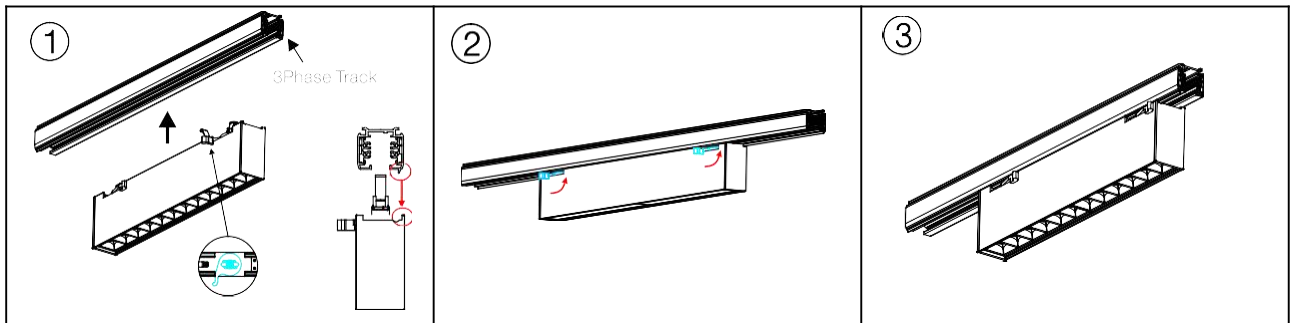

***: Angle 15/24/36/15x35

Technical Data test pattern

L328A

L646A

Installation instruction

Compatible LED Tracks:

4-wire

6-wire

*Non-dimmable: 4-wire controlled by circuit L3 only |single circuit control|;

*0/1-10V or DALI dimmable: 6-wire controlled by circuit L3 only |single circuit control|;

Packaging:

L328A

Inner Box
L690*W285*H110mm
10pc/box
GW: 8kg/box