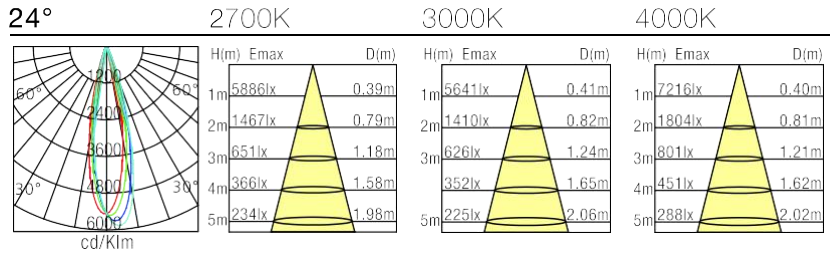

TL-L328A/L646A /L964A

Technical Parameters:

Name	Parameters		
Light source:	3030SMD		
Input Voltage:	AC100~277V 50/60Hz		
Power	15W	30W	40W
LED Current:	350mA	700mA	1000mA
Rated life:	>50,000 hours		
Operating temperature:	-20°C~40°C		
Storage temperature:	-30°C~60°C		
Certificate:	CE/RoHS		
Dimmability:	Non-dimmable 0-10V dimming		
Weight:	0.8KG (L328) 1.4KG (L646) 2.0KG (L964)		

Ordering Information:

Length	Power	CRI	Beam Angle	Luminous	CCT	Housing		Part Number
						○ White	● Black	
328mm	15W	>80	15°/24°/36°/15x35°	1200 lm	2700K	○	●	TL-L328A-15W-827-W-**
						○	●	TL-L328A-15W-827-B-**
				1300 lm	3000K	○	●	TL-L328A-15W-830-W-**
						○	●	TL-L328A-15W-830-B-**
				1400 lm	4000K	○	●	TL-L328A-15W-840-W-**
						○	●	TL-L328A-15W-840-B-**
646mm	30W	>80	15°/24°/36°/15x35°	2300 lm	2700K	○	●	TL-L646A-30W-827-W-**
						○	●	TL-L646A-30W-827-B-**
				2400 lm	3000K	○	●	TL-L646A-30W-830-W-**
						○	●	TL-L646A-30W-830-B-**
				2450 lm	4000K	○	●	TL-L646A-30W-840-W-**
						○	●	TL-L646A-30W-840-B-**
964mm	40W	>80	15°/24°/36°/15x35°	3100 lm	2700K	○	●	TL-L964A-40W-827-W-**
						○	●	TL-L964A-40W-827-B-**
				3150 lm	3000K	○	●	TL-L964A-40W-830-W-**
						○	●	TL-L964A-40W-830-B-**
				3200 lm	4000K	○	●	TL-L964A-40W-840-W-**
						○	●	TL-L964A-40W-840-B-**

***: Angle 15/24/36/15x35

Technical Data test pattern

L328A

L646A

Installation instruction

Compatible LED Tracks:

4-wire

6-wire