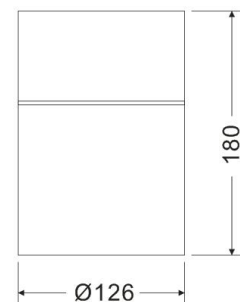

Pro Series

**SD031-40W**

Reflector

Technical Parameters:

Name	Parameters
Light source:	COB
Input Voltage:	AC220~240V 50/60Hz
LED Current:	1000mA, 35-37V
Rated life:	>50,000 hours
Operating temperature:	-20°C~40°C
Storage temperature:	-30°C~60°C
Certificate:	CE/RoHS
Dimmability:	NON-Dimmable
Weight:	1.80KG

Ordering Information:

○ White ● Black

Power	CRI	Beam Angle	Luminous	CCT	Housing	Part Number
40W	>80	▲ 12°	4140 lm	3000K	○	SD031-40W-830-W-12
					●	SD031-40W-830-B-12
		4420 lm	4000K	○	SD031-40W-840-W-12	
				●	SD031-40W-840-B-12	
		▲ 20°	4180 lm	3000K	○	SD031-40W-830-W-20
					●	SD031-40W-830-B-20
	4350 lm	4000K	○	SD031-40W-840-W-20		
			●	SD031-40W-840-B-20		
	▲ 45°	4030 lm	3000K	○	SD031-40W-830-W-45	
				●	SD031-40W-830-B-45	
	4140 lm	4000K	○	SD031-40W-840-W-45		
			●	SD031-40W-840-B-45		
>90	▲ 12°		3530 lm	3000K	○	SD031-40W-930-W-12
					●	SD031-40W-930-B-12
		3700 lm	4000K	○	SD031-40W-940-W-12	
				●	SD031-40W-940-B-12	
		▲ 20°	3550 lm	3000K	○	SD031-40W-930-W-20
					●	SD031-40W-930-B-20
	3740 lm	4000K	○	SD031-40W-940-W-20		
			●	SD031-40W-940-B-20		
	▲ 45°	3400 lm	3000K	○	SD031-40W-930-W-45	
				●	SD031-40W-930-B-45	
	3650 lm	4000K	○	SD031-40W-940-W-45		
			●	SD031-40W-940-B-45		

Technical Data test pattern

CRI80 12°

3000K

4000K

CRI80 20°

3000K

4000K

CRI80 45°

CRI90 45°

3000K

4000K

Installation instruction

Packaging:

**Box**  
 L140\*W140\*H205mm  
 1pc/box  
 GW: 1.95kg/box

**Outer carton**  
 L730xW310xH220mm  
 10 pcs/CTN  
 GW: 21kg/carton

Product Nomenclature