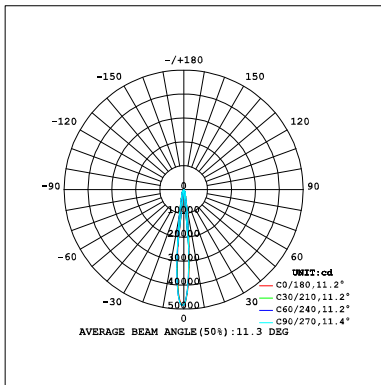

Pro Series

**SD031-40W**

Reflector

Technical Parameters:

Name	Parameters
Light source:	COB
Input Voltage:	AC220~240V 50/60Hz
LED Current:	1000mA, 35-37V
Rated life:	>50,000 hours
Operating temperature:	-20°C~40°C
Storage temperature:	-30°C~60°C
Certificate:	CE/RoHS
Dimmability:	NON-Dimmable
Weight:	1.80KG

Ordering Information:

○ White ● Black

Power	CRI	Beam Angle	Luminous	CCT	Housing	Part Number
40W	>80	▲ 12°	4140 lm	3000K	○	SD031-40W-830-W-12
					●	SD031-40W-830-B-12
		4420 lm	4000K	○	SD031-40W-840-W-12	
				●	SD031-40W-840-B-12	
		▲ 20°	4180 lm	3000K	○	SD031-40W-830-W-20
					●	SD031-40W-830-B-20
	4350 lm	4000K	○	SD031-40W-840-W-20		
			●	SD031-40W-840-B-20		
	▲ 45°	4030 lm	3000K	○	SD031-40W-830-W-45	
				●	SD031-40W-830-B-45	
	4140 lm	4000K	○	SD031-40W-840-W-45		
			●	SD031-40W-840-B-45		
>90	▲ 12°		3530 lm	3000K	○	SD031-40W-930-W-12
					●	SD031-40W-930-B-12
		3700 lm	4000K	○	SD031-40W-940-W-12	
				●	SD031-40W-940-B-12	
		▲ 20°	3550 lm	3000K	○	SD031-40W-930-W-20
					●	SD031-40W-930-B-20
	3740 lm	4000K	○	SD031-40W-940-W-20		
			●	SD031-40W-940-B-20		
	▲ 45°	3400 lm	3000K	○	SD031-40W-930-W-45	
				●	SD031-40W-930-B-45	
	3650 lm	4000K	○	SD031-40W-940-W-45		
			●	SD031-40W-940-B-45		

Technical Data test pattern

CRI80 12°

3000K

4000K

CRI80 20°

3000K

4000K

CRI80 45°