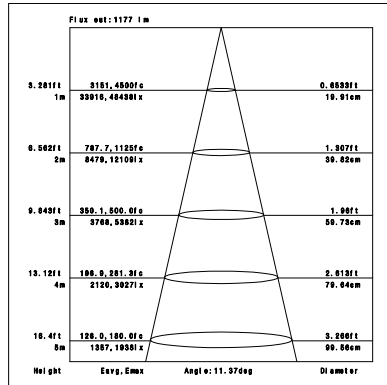

Pro Series

**SD031-40W**

Reflector

Technical Parameters:

Name	Parameters
Light source:	COB
Input Voltage:	AC220~240V 50/60Hz
LED Current:	1000mA, 35-37V
Rated life:	>50,000 hours
Operating temperature:	-20°C~40°C
Storage temperature:	-30°C~60°C
Certificate:	CE/RoHS
Dimmability:	NON-Dimmable
Weight:	1.80KG

Ordering Information:

○ White ● Black

Power	CRI	Beam Angle	Luminous	CCT	Housing	Part Number
40W	>80	▲ 12°	4140 lm	3000K	○	SD031-40W-830-W-12
					●	SD031-40W-830-B-12
		4420 lm	4000K	○	SD031-40W-840-W-12	
				●	SD031-40W-840-B-12	
		▲ 20°	4180 lm	3000K	○	SD031-40W-830-W-20
					●	SD031-40W-830-B-20
	4350 lm	4000K	○	SD031-40W-840-W-20		
			●	SD031-40W-840-B-20		
	▲ 45°	4030 lm	3000K	○	SD031-40W-830-W-45	
				●	SD031-40W-830-B-45	
	4140 lm	4000K	○	SD031-40W-840-W-45		
			●	SD031-40W-840-B-45		
>90	▲ 12°		3530 lm	3000K	○	SD031-40W-930-W-12
					●	SD031-40W-930-B-12
		3700 lm	4000K	○	SD031-40W-940-W-12	
				●	SD031-40W-940-B-12	
		▲ 20°	3550 lm	3000K	○	SD031-40W-930-W-20
					●	SD031-40W-930-B-20
	3740 lm	4000K	○	SD031-40W-940-W-20		
			●	SD031-40W-940-B-20		
	▲ 45°	3400 lm	3000K	○	SD031-40W-930-W-45	
				●	SD031-40W-930-B-45	
	3650 lm	4000K	○	SD031-40W-940-W-45		
			●	SD031-40W-940-B-45		

Technical Data test pattern

CRI80 12°

3000K

4000K

CRI80 20°

3000K

4000K

CRI80 45°