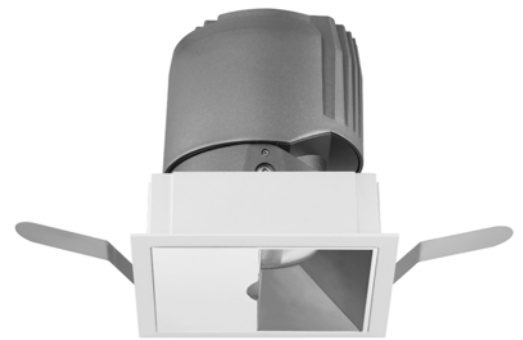

EDGE II

Recessed Downlight

Product information

Product number:	REG2095W - 20W
Input Voltage (v):	220-240V
Dimming:	On/Off, TRIAC, 1-10V, DALI
Light source:	COB LED
luminaire Lifetime:	50.000h (L80-B10, Ta25°C)
Rotation Angle (degree):	350
Tilting Angle (degree):	N/A
IP Rating:	20
Working Temperature (°C)	-5 ~ +30
Storage Temperature (°C)	-20 ~ +50
Material:	Aluminium
Fitting Colors:	9016 Sandy White / 9017 Sandy Black

Square Trim

Square Trimless

Packaging information

N.W. lamp (Kg)	0.6
G.W. Carton (Kg)	26
Master carton dimensions(mm)	678x670x277
Quantity per carton(PCS)	40

Beam	Watt	CRI	Luminous	CCT	Code
20	20W	90	808.7	4000K	REG2095WS-20G40
			732.9	3000K	REG2095WS-20G30
			688.9	2700K	REG2095WS-20G27
25	20W	90	846.1	4000K	REG2095WM-20G40
			804.4	3000K	REG2095WM-20G30
			756.1	2700K	REG2095WM-20G27
38	20W	90	903.0	4000K	REG2095WF-20G40
			844.5	3000K	REG2095WF-20G30
			793.8	2700K	REG2095WF-20G27

Code composition: REG2 095 W S1 W - R S 01 - D 20 G27

① ② ③ ④ ⑤ ⑥ ⑦ ⑧ ⑨ ⑩ ⑪

Product Code	Hole Cut Size	Structural	Structural style	Finishes	Optical	Angle	Anti-glare cover	Dimming	Watt	LED	Kelvin & CRI	
REG2	Φ95mm	Fixed	R1 Round Trim	White	Reflector	S Spot	01 Mirror silver	X Not-Driver	20W	H27	2700 95	
	Φ75mm	Adjustable	R2 Round Trimless	Black	Lens	M Medium	02 Flax Silver	T TRIAC		G27	2700 90	
	Φ55mm	Wall Washer	S1	S1 Square Trim			F Flood	03 Matte white	V 1-10V		G30	3000 90
				S2 Square Trimless				04 Blinding black	D DALI		G40	4000 90
							05 Bright black		E50	5000 80		
							06 Matte black					
							07 Charm Gold					