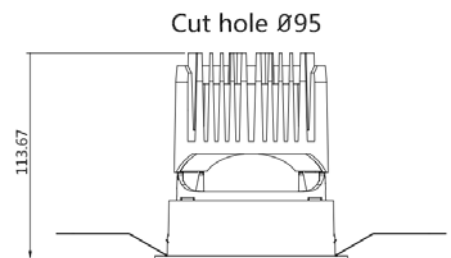

EDGE II

Recessed Downlight

Product information

Product number:	REG2095W - 20W
Input Voltage (v):	220-240V
Dimming:	On/Off, TRIAC, 1-10V, DALI
Light source:	COB LED
luminaire Lifetime:	50.000h (L80-B10, Ta25°C)
Rotation Angle (degree):	350
Tilting Angle (degree):	N/A
IP Rating:	20
Working Temperature (°C)	-5 ~ +30
Storage Temperature (°C)	-20 ~ +50
Material:	Aluminium
Fitting Colors:	9016 Sandy White / 9017 Sandy Black

Square Trim

Square Trimless

Packaging information

N.W. lamp (Kg)	0.6
G.W. Carton (Kg)	26
Master carton dimensions(mm)	678x670x277
Quantity per carton(PCS)	40

Beam	Watt	CRI	Luminous	CCT	Code
20	20W	90	808.7	4000K	REG2095WS-20G40
			732.9	3000K	REG2095WS-20G30
			688.9	2700K	REG2095WS-20G27
25	20W	90	846.1	4000K	REG2095WM-20G40
			804.4	3000K	REG2095WM-20G30
			756.1	2700K	REG2095WM-20G27
38	20W	90	903.0	4000K	REG2095WF-20G40
			844.5	3000K	REG2095WF-20G30
			793.8	2700K	REG2095WF-20G27

Code composition: REG2 095 W S1 W - R S 01 - D 20 G27

① ② ③ ④ ⑤ ⑥ ⑦ ⑧ ⑨ ⑩ ⑪

Product Code	Hole Cut Size	Structural	Structural style	Finishes	Optical	Angle	Anti-glare cover	Dimming	Watt	LED	Kelvin & CRI	
REG2	Φ95mm	Fixed	R1 Round Trim	White	Reflector	S Spot	01 Mirror silver	X Not-Driver	20W	H27	2700 95	
	Φ75mm	Adjustable	R2 Round Trimless	Black	Lens	M Medium	02 Flax Silver	T TRIAC		G27	2700 90	
	Φ55mm	Wall Washer	S1	S1 Square Trim			F Flood	03 Matte white	V 1-10V		G30	3000 90
				S2 Square Trimless				04 Blinding black	D DALI		G40	4000 90
							05 Bright black		E50	5000 80		
							06 Matte black					
							07 Charm Gold					