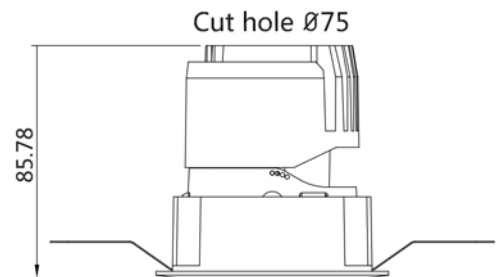

### Product information

Product number:	REG2075W - 11W
Input Voltage (v):	220-240V
Dimming:	On/Off, TRIAC, 1-10V, DALI
Light source:	COB LED
luminaire Lifetime:	50.000h (L80-B10, Ta25°C)
Rotation Angle (degree):	350
Tilting Angle (degree):	N/A
IP Rating:	20
Working Temperature (°C)	-5 ~ +30
Storage Temperature (°C)	-20 ~ +50
Material:	Aluminium
Fitting Colors:	9016 Sandy White / 9017 Sandy Black

Round Trim

Round Trimless

### Packaging information

N.W. lamp (Kg)	0.37
G.W. Carton (Kg)	18
Master carton dimensions(mm)	678x670x277
Quantity per carton(PCS)	40

Beam	Watt	CRI	Luminous	CCT	Code
W10-S	11W	90	407.5	4000K	REG2075WS-11G40
			391.0	3000K	REG2075WS-11G30
			367.5	2700K	REG2075WS-11G27
W10-M	11W	90	561.0	4000K	REG2075WM-11G40
			485.2	3000K	REG2075WM-11G30
			456.0	2700K	REG2075WM-11G27
W10-F	11W	90	467.5	4000K	REG2075WF-11G40
			451.2	3000K	REG2075WF-11G30
			424.1	2700K	REG2075WF-11G27