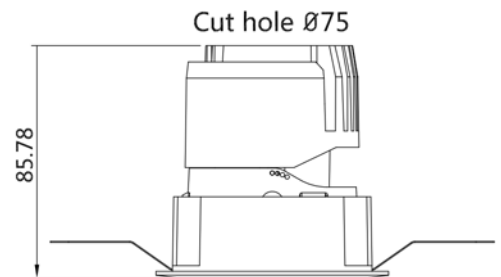

EDGE II

Recessed Downlight

Product information

Product number:	REG2075A - 11W
Input Voltage (v):	220-240V
Dimming:	On/Off, TRIAC, 1-10V, DALI
Light source:	COB LED
luminaire Lifetime:	50.000h (L80-B10, Ta25°C)
Rotation Angle (degree):	350
Tilting Angle (degree):	30
IP Rating:	20
Working Temperature (°C)	-5 ~ +30
Storage Temperature (°C)	-20 ~ +50
Material:	Aluminium
Fitting Colors:	9016 Sandy White / 9017 Sandy Black

Square Trim

Square Trimless

Packaging information

N.W. lamp (Kg)	0.37
G.W. Carton (Kg)	18
Master carton dimensions(mm)	678x670x277
Quantity per carton(PCS)	40

Beam	Watt	CRI	Luminous	CCT	Code
20 	11W	90	819.2	4000K	REG2075AS-11G40
			726.7	3000K	REG2075AS-11G30
			675.8	2700K	REG2075AS-11G27
31 	11W	90	824.2	4000K	REG2075AM-11G40
			730.6	3000K	REG2075AM-11G30
			679.5	2700K	REG2075AM-11G27
40 	11W	90	871.8	4000K	REG2075AF-11G40
			772.7	3000K	REG2075AF-11G30
			718.6	2700K	REG2075AF-11G27

Code composition: REG2 075 A R1 W - R S 01 - D 20 G27

① ② ③ ④ ⑤ ⑥ ⑦ ⑧ ⑨ ⑩ ⑪

Product Code	Hole Cut Size	Structural	Structural style	Finishes	Optical	Angle	Anti-glare cover	Dimming	Watt	LED	Kelvin & CRI	
REG2	Φ95mm	Fixed	R1 Round Trim	White	Reflector	S Spot	01 Mirror silver	X Not-Driver	20W	H27	2700 95	
	Φ75mm	Adjustable	R2 Round Trimless	Black	Lens	M Medium	02 Flax Silver	T TRIAC		G27	2700 90	
	Φ55mm	Wall Washer	S1	Square Trim			F Flood	03 Matte white	V 1-10V		G30	3000 90
				S2 Square Trimless				04 Blinding black	D DALI		G40	4000 90
							05 Bright black		E50	5000 80		
							06 Matte black					
							07 Charm Gold					