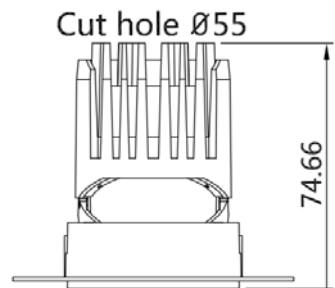

EDGE II

Recessed Downlight

Product information

Product number:	REG2055F - 8W
Input Voltage (v):	220-240V
Dimming:	On/Off, TRIAC, 1-10V, DALI
Light source:	COB LED
luminaire Lifetime:	50.000h (L80-B10, Ta25°C)
Rotation Angle (degree):	350
Tilting Angle (degree):	N/A
IP Rating:	20
Working Temperature (°C)	-5 ~ +30
Storage Temperature (°C)	-20 ~ +50
Material:	Aluminium
Fitting Colors:	9016 Sandy White / 9017 Sandy Black

Round Trim

Round Trimless

Packaging information

N.W. lamp (Kg)	0.24
G.W. Carton (Kg)	18
Master carton dimensions(mm)	655x620x225
Quantity per carton(PCS)	60

Beam	Watt	CRI	Luminous	CCT	Code
20	8W	90	558.8	4000K	REG2055FS-08G40
			494.6	3000K	REG2055FS-08G30
			460.0	2700K	REG2055FS-08G27
30	8W	90	626.1	4000K	REG2055FM-08G40
			541.2	3000K	REG2055FM-08G30
			503.3	2700K	REG2055FM-08G27
40	8W	90	644.6	4000K	REG2055FF-08G40
			571.8	3000K	REG2055FF-08G30
			531.8	2700K	REG2055FF-08G27

Code composition: REG2 055 F R1 W - R S 01 - D 08 G27

① ② ③ ④ ⑤ ⑥ ⑦ ⑧ ⑨ ⑩ ⑪

Product Code	Hole Cut Size	Structural	Structural style	Finishes	Optical	Angle	Anti-glare cover	Dimming	Watt	LED	Kelvin & CRI
REG2	Φ55mm	Fixed	R1	Round Trim	White	Reflector	S Spot	01 Mirror silver	X Not-Driver	8W	H27 2700 95
			Adjustable	R2	Round Trimless	Black	Lens	M Medium	02 Flax Silver	T TRIAC	G27 2700 90
	Wall Washer	S1	Square Trim	S2	Square Trimless		F Flood	03	Matte white	V 1-10V	G30 3000 90
								04	Blinding black	D DALI	G40 4000 90
								05	Bright black		E50 5000 80
								06	Matte black		
								07	Charm Gold		