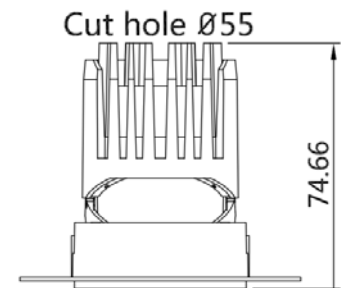

EDGE II

Recessed Downlight

Product information

Product number:	REG2055A - 8W
Input Voltage (v):	220-240V
Dimming:	On/Off, TRIAC, 1-10V, DALI
Light source:	COB LED
luminaire Lifetime:	50.000h (L80-B10, Ta25°C)
Rotation Angle (degree):	350
Tilting Angle (degree):	30
IP Rating:	20
Working Temperature (°C)	-5 ~ +30
Storage Temperature (°C)	-20 ~ +50
Material:	Aluminium
Fitting Colors:	9016 Sandy White / 9017 Sandy Black

Square Trim

Square Trimless

Packaging information

N.W. lamp (Kg)	0.24
G.W. Carton (Kg)	18
Master carton dimensions(mm)	655x620x225
Quantity per carton(PCS)	60

Beam	Watt	CRI	Luminous	CCT	Code
20	8W	90	558.8	4000K	REG2055FS-08G40
			494.6	3000K	REG2055FS-08G30
			460.0	2700K	REG2055FS-08G27
30	8W	90	626.1	4000K	REG2055FM-08G40
			541.2	3000K	REG2055FM-08G30
			503.3	2700K	REG2055FM-08G27
40	8W	90	644.6	4000K	REG2055FF-08G40
			571.8	3000K	REG2055FF-08G30
			531.8	2700K	REG2055FF-08G27

Code composition: REG2 055 A R1 W - R S 01 - D 08 G27

① ② ③ ④ ⑤ ⑥ ⑦ ⑧ ⑨ ⑩ ⑪

Product Code	Hole Cut Size	Structural	Structural style	Finishes	Optical	Angle	Anti-glare cover	Dimming	Watt	LED	Kelvin & CRI
REG2	Φ55mm	Fixed	R1	Round Trim	White	Reflector	S Spot	01 Mirror silver	X Not-Driver	8W	H27 2700 95
			Adjustable	R2	Round Trimless	Black	Lens	M Medium	02 Flax Silver	T TRIAC	G27 2700 90
	Wall Washer	S1	Square Trim	S2	Square Trimless		F Flood	03	Matte white	V 1-10V	G30 3000 90
								04	Blinding black	D DALI	G40 4000 90
								05	Bright black		E50 5000 80
								06	Matte black		
								07	Charm Gold		