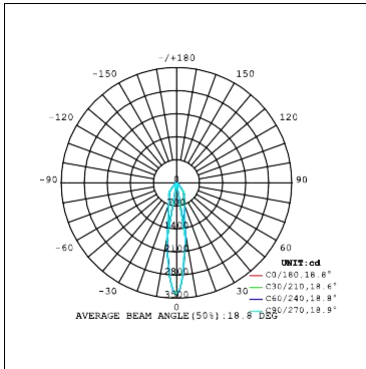

Ordering Information:

○ Silver gray

Power	CRI	Beam Angle	Luminous	CCT	Housing	Part Number	
11W	82	16°	1150 lm	3000K		M031*-11W-830-S-16	
			1170 lm	4000K		M031*-11W-840-S-16	
		▲ 28°	1120 lm	3000K		M031*-11W-830-S-28	
			1150 lm	4000K		M031*-11W-840-S-28	
		▲ 40°	1070 lm	3000K		M031*-11W-830-S-40	
			1170 lm	4000K		M031*-11W-840-S-40	
	>90		▲ 60°	1150 lm	3000K		M031*-11W-830-S-60
				1150 lm	4000K		M031*-11W-840-S-60
			▲ 16°	950 lm	3000K		M031*-11W-930-S-16
				1060 lm	4000K		M031*-11W-940-S-16
			▲ 28°	930 lm	3000K		M031*-11W-930-S-28
				1040 lm	4000K		M031*-11W-940-S-28
▲ 40°	940 lm	3000K		M031*-11W-930-S-40			
	1060 lm	4000K		M031*-11W-940-S-40			
▲ 60°	930 lm	3000K		M031*-11W-930-S-60			
	870 lm	4000K		M031*-11W-940-S-60			

**": 1: S-MR16; 2: M01-075; 3: M01-090-C; 4: M01-090-S; 5: M02-090-C; 6: M02-090-S

Technical Data test pattern

CRI82 16°

3000K

4000K

CRI82 28°

3000K

4000K