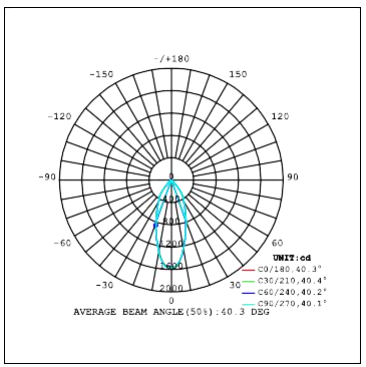

Technical Data test pattern

CRI82 16°

3000K

4000K

CRI82 28°

3000K

4000K

CRI82 40°

3000K

4000K

CRI82 60°

3000K

4000K