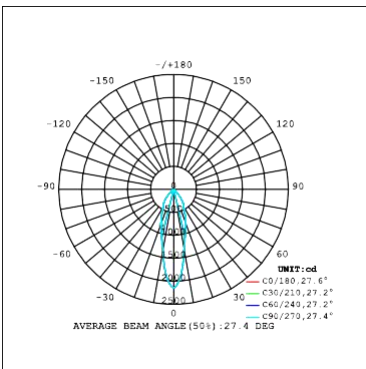

Ordering Information:

○ Silver gray

Power	CRI	Beam Angle	Luminous	CCT	Housing	Part Number	
11W	82	16°	1150 lm	3000K		M031*-11W-830-S-16	
			1170 lm	4000K		M031*-11W-840-S-16	
		▲ 28°	1120 lm	3000K		M031*-11W-830-S-28	
			1150 lm	4000K		M031*-11W-840-S-28	
		▲ 40°	1070 lm	3000K		M031*-11W-830-S-40	
			1170 lm	4000K		M031*-11W-840-S-40	
	>90		▲ 60°	1150 lm	3000K		M031*-11W-830-S-60
				1150 lm	4000K		M031*-11W-840-S-60
			▲ 16°	950 lm	3000K		M031*-11W-930-S-16
				1060 lm	4000K		M031*-11W-940-S-16
			▲ 28°	930 lm	3000K		M031*-11W-930-S-28
				1040 lm	4000K		M031*-11W-940-S-28
▲ 40°	940 lm	3000K		M031*-11W-930-S-40			
	1060 lm	4000K		M031*-11W-940-S-40			
▲ 60°	930 lm	3000K		M031*-11W-930-S-60			
	870 lm	4000K		M031*-11W-940-S-60			

**": 1: S-MR16; 2: M01-075; 3: M01-090-C; 4: M01-090-S; 5: M02-090-C; 6: M02-090-S

Technical Data test pattern

CRI82 16°

3000K

4000K

CRI82 28°

3000K

4000K