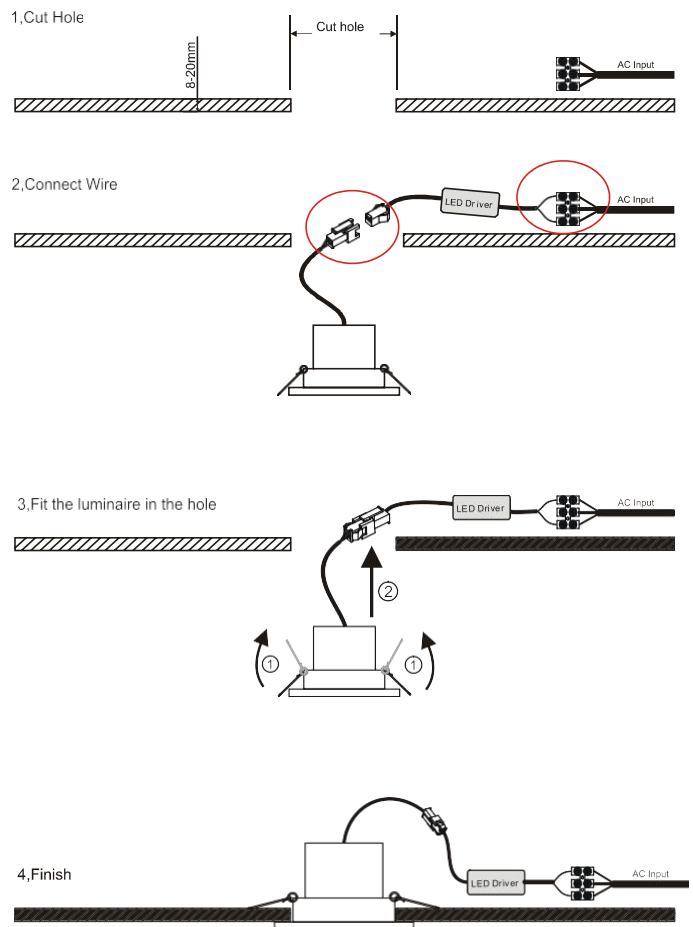

Installation instruction