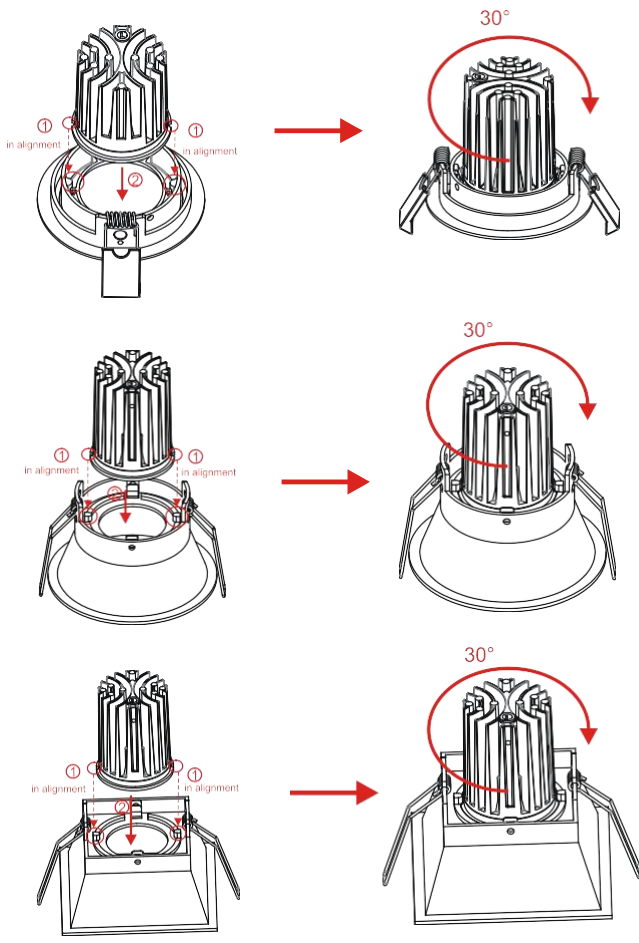

Installation instruction