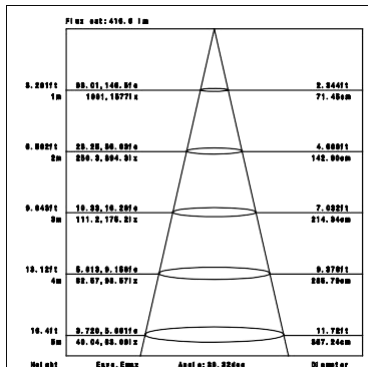

Technical Data test pattern

CRI82 16°

3000K

4000K

CRI82 28°

3000K

4000K

CRI82 40°

3000K

4000K

CRI82 60°

3000K

4000K