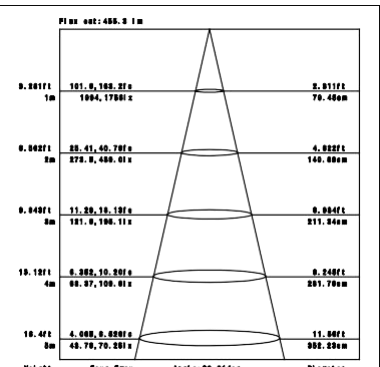

Technical Data test pattern

CRI82 16°

3000K

4000K

CRI82 28°

3000K

4000K

CRI82 40°

3000K

4000K

CRI82 60°

3000K

4000K