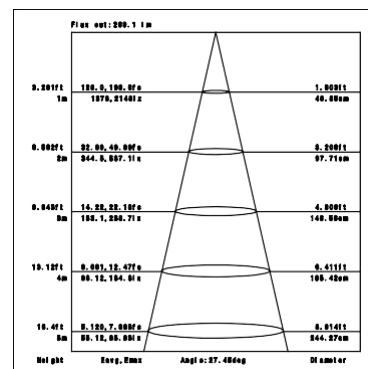

Ordering Information:

○ Silver gray

Power	CRI	Beam Angle	Luminous	CCT	Housing	Part Number	
11W	82	16°	1150 lm	3000K		M031*-11W-830-S-16	
			1170 lm	4000K		M031*-11W-840-S-16	
		▲ 28°	1120 lm	3000K		M031*-11W-830-S-28	
			1150 lm	4000K		M031*-11W-840-S-28	
		▲ 40°	1070 lm	3000K		M031*-11W-830-S-40	
			1170 lm	4000K		M031*-11W-840-S-40	
	>90		▲ 60°	1150 lm	3000K		M031*-11W-830-S-60
				1150 lm	4000K		M031*-11W-840-S-60
			▲ 16°	950 lm	3000K		M031*-11W-930-S-16
				1060 lm	4000K		M031*-11W-940-S-16
			▲ 28°	930 lm	3000K		M031*-11W-930-S-28
				1040 lm	4000K		M031*-11W-940-S-28
▲ 40°	940 lm	3000K		M031*-11W-930-S-40			
	1060 lm	4000K		M031*-11W-940-S-40			
▲ 60°	930 lm	3000K		M031*-11W-930-S-60			
	870 lm	4000K		M031*-11W-940-S-60			

**": 1: S-MR16; 2: M01-075; 3: M01-090-C; 4: M01-090-S; 5: M02-090-C; 6: M02-090-S

Technical Data test pattern

CRI82 16°

3000K

4000K

CRI82 28°

3000K

4000K