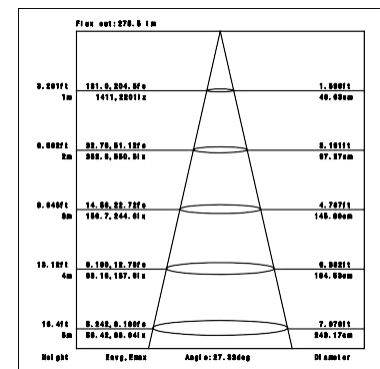

Ordering Information:

○ Silver gray

Power	CRI	Beam Angle	Luminous	CCT	Housing	Part Number	
11W	82	16°	1150 lm	3000K		M031*-11W-830-S-16	
			1170 lm	4000K		M031*-11W-840-S-16	
		▲ 28°	1120 lm	3000K		M031*-11W-830-S-28	
			1150 lm	4000K		M031*-11W-840-S-28	
		▲ 40°	1070 lm	3000K		M031*-11W-830-S-40	
			1170 lm	4000K		M031*-11W-840-S-40	
	>90		▲ 60°	1150 lm	3000K		M031*-11W-830-S-60
				1150 lm	4000K		M031*-11W-840-S-60
			▲ 16°	950 lm	3000K		M031*-11W-930-S-16
				1060 lm	4000K		M031*-11W-940-S-16
			▲ 28°	930 lm	3000K		M031*-11W-930-S-28
				1040 lm	4000K		M031*-11W-940-S-28
▲ 40°	940 lm	3000K		M031*-11W-930-S-40			
	1060 lm	4000K		M031*-11W-940-S-40			
▲ 60°	930 lm	3000K		M031*-11W-930-S-60			
	870 lm	4000K		M031*-11W-940-S-60			

**": 1: S-MR16; 2: M01-075; 3: M01-090-C; 4: M01-090-S; 5: M02-090-C; 6: M02-090-S

Technical Data test pattern

CRI82 16°

3000K

4000K

CRI82 28°

3000K

4000K