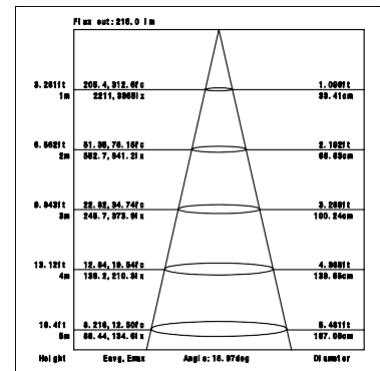

Ordering Information:

○ Silver gray

Power	CRI	Beam Angle	Luminous	CCT	Housing	Part Number	
11W	82	16°	1150 lm	3000K		M031*-11W-830-S-16	
			1170 lm	4000K		M031*-11W-840-S-16	
		▲ 28°	1120 lm	3000K		M031*-11W-830-S-28	
			1150 lm	4000K		M031*-11W-840-S-28	
		▲ 40°	1070 lm	3000K		M031*-11W-830-S-40	
			1170 lm	4000K		M031*-11W-840-S-40	
	>90		▲ 60°	1150 lm	3000K		M031*-11W-830-S-60
				1150 lm	4000K		M031*-11W-840-S-60
			▲ 16°	950 lm	3000K		M031*-11W-930-S-16
				1060 lm	4000K		M031*-11W-940-S-16
			▲ 28°	930 lm	3000K		M031*-11W-930-S-28
				1040 lm	4000K		M031*-11W-940-S-28
▲ 40°	940 lm	3000K		M031*-11W-930-S-40			
	1060 lm	4000K		M031*-11W-940-S-40			
▲ 60°	930 lm	3000K		M031*-11W-930-S-60			
	870 lm	4000K		M031*-11W-940-S-60			

**": 1: S-MR16; 2: M01-075; 3: M01-090-C; 4: M01-090-S; 5: M02-090-C; 6: M02-090-S

Technical Data test pattern

CRI82 16°

3000K

4000K

CRI82 28°

3000K

4000K