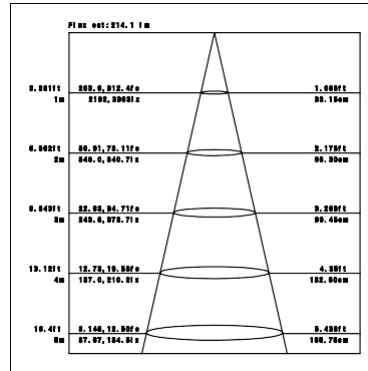

Technical Data test pattern

CRI82 16°

3000K

4000K

CRI82 28°

3000K

4000K

CRI82 40°

3000K

4000K

CRI82 60°

3000K

4000K