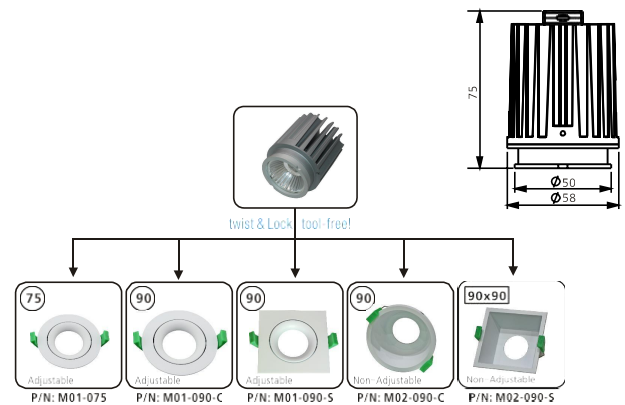

Halolite Series

M03-11W

Reflector

Technical Parameters:

Name	Parameters
Light source:	COB
Input Voltage:	AC220~240V 50/60Hz
Current:	250mA
Rated life:	>50,000 hours
Operating temperature:	-20°C~40°C
Storage temperature:	-30°C~60°C
Certificate:	CE/RoHS
Dimmability:	Dimmable Optional
Weight:	0.19KG (M031) / 0.24KG (M0312) 0.28KG (M0313) / 0.29KG (M0314) 0.29KG (M0315) / 0.31KG (M0316)

Ordering Information:

○ Silver gray

Power	CRI	Beam Angle	Luminous	CCT	Housing	Part Number	
11W	82	16°	1150 lm	3000K		M031*-11W-830-S-16	
			1170 lm	4000K		M031*-11W-840-S-16	
		▲ 28°	1120 lm	3000K		M031*-11W-830-S-28	
			1150 lm	4000K		M031*-11W-840-S-28	
		▲ 40°	1070 lm	3000K		M031*-11W-830-S-40	
			1170 lm	4000K		M031*-11W-840-S-40	
	>90		▲ 60°	1150 lm	3000K		M031*-11W-830-S-60
				1150 lm	4000K		M031*-11W-840-S-60
			▲ 16°	950 lm	3000K		M031*-11W-930-S-16
				1060 lm	4000K		M031*-11W-940-S-16
			▲ 28°	930 lm	3000K		M031*-11W-930-S-28
				1040 lm	4000K		M031*-11W-940-S-28
▲ 40°	940 lm	3000K		M031*-11W-930-S-40			
	1060 lm	4000K		M031*-11W-940-S-40			
▲ 60°	930 lm	3000K		M031*-11W-930-S-60			
	870 lm	4000K		M031*-11W-940-S-60			