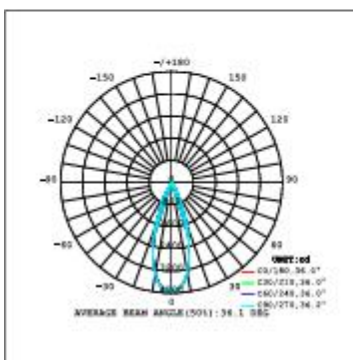

Ordering Information:

● Silvergray

Power	CRI	BeamAngle	Luminous	CCT	Housing	PartNumber			
1x15W	80	▲ 15°	1690 lm	3000K	●	IMS-GL0111-15W-830-S-15			
			1700 lm	4000K	●	IMS-GL0111-15W-840-S-15			
		▲ 28°	1695 lm	3000K	●	IMS-GL0111-15W-830-S-28			
			1710 lm	4000K	●	IMS-GL0111-15W-840-S-28			
		▲ 36°	1690 lm	3000K	●	IMS-GL0111-15W-830-S-36			
			1706 lm	4000K	●	IMS-GL0111-15W-840-S-36			
	>90	>90	▲ 15°	1394 lm	3000K	●	IMS-GL0111-15W-930-S-15		
			▲ 28°	1386 lm	3000K	●	IMS-GL0111-15W-930-S-28		
			▲ 36°	1396 lm	3000K	●	IMS-GL0111-15W-930-S-36		
			2x15W	>80	▲ 15°	2700 lm	3000K	●	IMS-GL0121-15W-830-S-15
						2720 lm	4000K	●	IMSGL0121-15W-840-S-15
					▲ 28°	2730 lm	3000K	●	IMS-GL0121-15W-830-S-28
	2692 lm	4000K			●	IMS-GL0121-15W-840-S-28			
▲ 36°	2706 lm	3000K			●	IMS-GL0121-15W-830-S-36			
	2704lm	4000K			●	IMS-GL0121-15W-840-S-36			
>90	>90	▲ 15°	2232 lm	3000K	●	IMS-GL0121-15W-930-S-15			
		▲ 28°	2220 lm	3000K	●	IMS-GL0121-15W-930-S-28			
		▲ 36°	2233 lm	3000K	●	IMS-GL0121-15W-930-S-36			

Technical Data test pattern

15W CRI80 15°

3000K

4000K

15W CRI80 28°

3000K

4000K

15W CRI80 36°