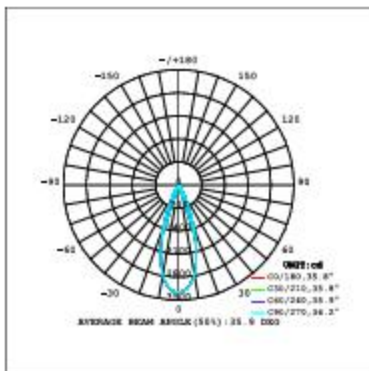

Ordering Information:

● Silvergray

Power	CRI	BeamAngle	Luminous	CCT	Housing	PartNumber			
1x15W	80	▲ 15°	1690 lm	3000K	●	IMS-GL0111-15W-830-S-15			
			1700 lm	4000K	●	IMS-GL0111-15W-840-S-15			
		▲ 28°	1695 lm	3000K	●	IMS-GL0111-15W-830-S-28			
			1710 lm	4000K	●	IMS-GL0111-15W-840-S-28			
		▲ 36°	1690 lm	3000K	●	IMS-GL0111-15W-830-S-36			
			1706 lm	4000K	●	IMS-GL0111-15W-840-S-36			
	>90	>90	▲ 15°	1394 lm	3000K	●	IMS-GL0111-15W-930-S-15		
			▲ 28°	1386 lm	3000K	●	IMS-GL0111-15W-930-S-28		
			▲ 36°	1396 lm	3000K	●	IMS-GL0111-15W-930-S-36		
			2x15W	>80	▲ 15°	2700 lm	3000K	●	IMS-GL0121-15W-830-S-15
						2720 lm	4000K	●	IMSGL0121-15W-840-S-15
					▲ 28°	2730 lm	3000K	●	IMS-GL0121-15W-830-S-28
	2692 lm	4000K			●	IMS-GL0121-15W-840-S-28			
▲ 36°	2706 lm	3000K			●	IMS-GL0121-15W-830-S-36			
	2704lm	4000K			●	IMS-GL0121-15W-840-S-36			
>90	>90	▲ 15°	2232 lm	3000K	●	IMS-GL0121-15W-930-S-15			
		▲ 28°	2220 lm	3000K	●	IMS-GL0121-15W-930-S-28			
		▲ 36°	2233 lm	3000K	●	IMS-GL0121-15W-930-S-36			

Technical Data test pattern

15W CRI80 15°

3000K

4000K

15W CRI80 28°

3000K

4000K

15W CRI80 36°

3000K

4000K

15W CRI90 15°

3000K

15W CRI90 28°

3000K

15W CRI90 36°

3000K

Installation instruction

Packaging:

IMS-GL0111(Without driver)

Box
L170*W170*H160mm
1pc/box
GW: 0.9kg/box

Outer carton
L700*W355*H385mm
16pcs/CTN
GW: 15.5kg/carton

IMS-GL0121(Without driver)

Box
L230*W140*H280mm
1pc/box
GW: 1.75kg/box