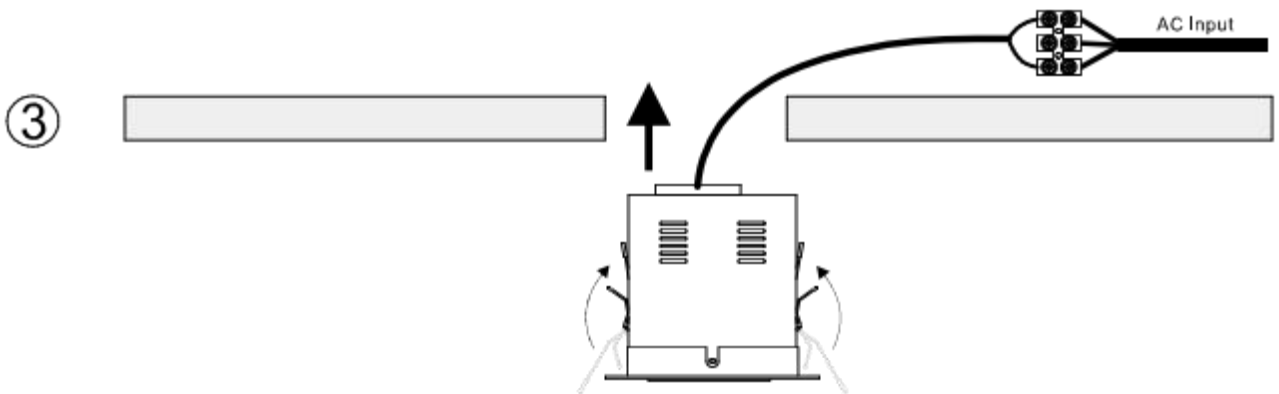

Installation instruction

Packaging:

IMS-GL0111(Without driver)

Box
L170*W170*H160mm
1pc/box
GW: 0.9kg/box

Outer carton
L700*W355*H385mm
16pcs/CTN
GW: 15.5kg/carton

IMS-GL0121(Without driver)

Box
L230*W140*H280mm
1pc/box
GW: 1.75kg/box