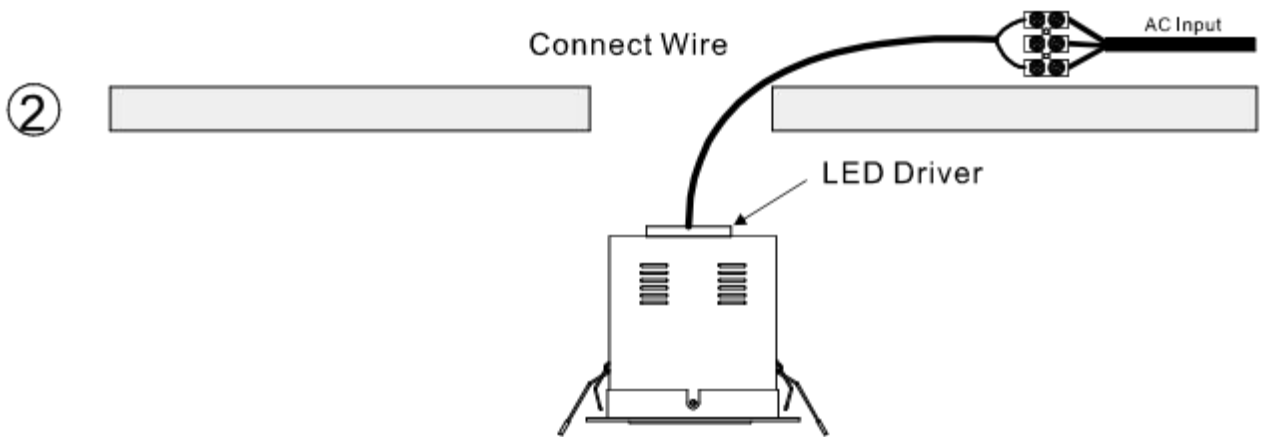

Installation instruction