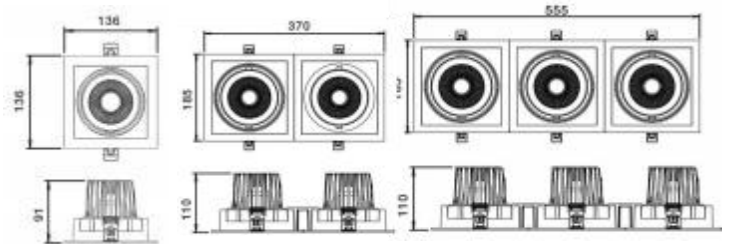

IMSSeries

IMS-GL01 1x15W/2x15W/3X15W

Reflector+Lens

Technical Parameters:

Name	Parameters		
Lightsource:	COB		
InputVoltage:	AC220~240V 50/60Hz		
Current:(Adjustable)	350mA	350mA	350mA
	1x15W	2x15w	3x15w
Ratedlife:	>50,000 hours		
Operatingtemperature:	-20℃~40℃		
Storage temperature:	-30℃~60℃		
Certificate:			
Dimmability:	DimmableOptional		

Ordering Information:

● Silvergray

Power	CRI	BeamAngle	Luminous	CCT	Housing	PartNumber			
1x15W	80	▲ 15°	1690 lm	3000K	●	IMS-GL0111-15W-830-S-15			
			1700 lm	4000K	●	IMS-GL0111-15W-840-S-15			
		▲ 28°	1695 lm	3000K	●	IMS-GL0111-15W-830-S-28			
			1710 lm	4000K	●	IMS-GL0111-15W-840-S-28			
		▲ 36°	1690 lm	3000K	●	IMS-GL0111-15W-830-S-36			
			1706 lm	4000K	●	IMS-GL0111-15W-840-S-36			
	>90	>90	▲ 15°	1394 lm	3000K	●	IMS-GL0111-15W-930-S-15		
			▲ 28°	1386 lm	3000K	●	IMS-GL0111-15W-930-S-28		
			▲ 36°	1396 lm	3000K	●	IMS-GL0111-15W-930-S-36		
			2x15W	>80	▲ 15°	2700 lm	3000K	●	IMS-GL0121-15W-830-S-15
						2720 lm	4000K	●	IMSGL0121-15W-840-S-15
					▲ 28°	2730 lm	3000K	●	IMS-GL0121-15W-830-S-28
	2692 lm	4000K			●	IMS-GL0121-15W-840-S-28			
▲ 36°	2706 lm	3000K			●	IMS-GL0121-15W-830-S-36			
	2704lm	4000K			●	IMS-GL0121-15W-840-S-36			
>90	>90	▲ 15°	2232 lm	3000K	●	IMS-GL0121-15W-930-S-15			
		▲ 28°	2220 lm	3000K	●	IMS-GL0121-15W-930-S-28			
		▲ 36°	2233 lm	3000K	●	IMS-GL0121-15W-930-S-36			