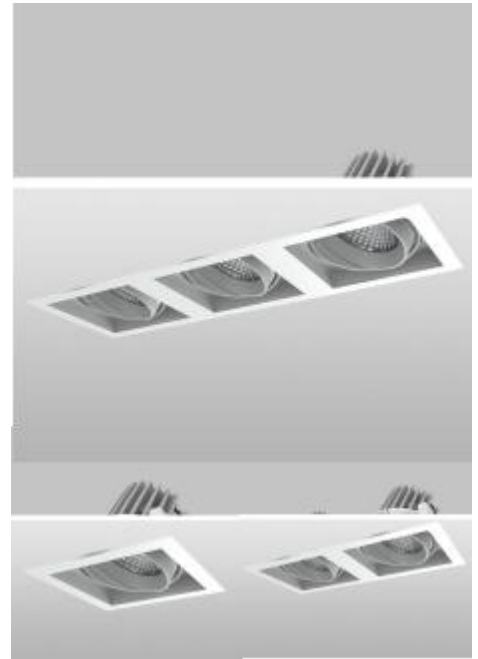

IMSSeries

IMS-GL01 1x15W/2x15W/3X15W

Reflector+Lens

Technical Parameters:

Name	Parameters		
Lightsource:	COB		
InputVoltage:	AC220~240V 50/60Hz		
Current:(Adjustable)	350mA	350mA	350mA
	1x15W	2x15w	3x15w
Ratedlife:	>50,000 hours		
Operatingtemperature:	-20℃~40℃		
Storage temperature:	-30℃~60℃		
Certificate:			
Dimmability:	DimmableOptional		

Ordering Information:

● Silvergray

Power	CRI	BeamAngle	Luminous	CCT	Housing	PartNumber			
1x15W	80	▲ 15°	1690 lm	3000K	●	IMS-GL0111-15W-830-S-15			
			1700 lm	4000K	●	IMS-GL0111-15W-840-S-15			
		▲ 28°	1695 lm	3000K	●	IMS-GL0111-15W-830-S-28			
			1710 lm	4000K	●	IMS-GL0111-15W-840-S-28			
		▲ 36°	1690 lm	3000K	●	IMS-GL0111-15W-830-S-36			
			1706 lm	4000K	●	IMS-GL0111-15W-840-S-36			
	>90	>90	▲ 15°	1394 lm	3000K	●	IMS-GL0111-15W-930-S-15		
			▲ 28°	1386 lm	3000K	●	IMS-GL0111-15W-930-S-28		
			▲ 36°	1396 lm	3000K	●	IMS-GL0111-15W-930-S-36		
			2x15W	>80	▲ 15°	2700 lm	3000K	●	IMS-GL0121-15W-830-S-15
						2720 lm	4000K	●	IMSGL0121-15W-840-S-15
					▲ 28°	2730 lm	3000K	●	IMS-GL0121-15W-830-S-28
	2692 lm	4000K			●	IMS-GL0121-15W-840-S-28			
▲ 36°	2706 lm	3000K			●	IMS-GL0121-15W-830-S-36			
	2704lm	4000K			●	IMS-GL0121-15W-840-S-36			
>90	>90	▲ 15°	2232 lm	3000K	●	IMS-GL0121-15W-930-S-15			
		▲ 28°	2220 lm	3000K	●	IMS-GL0121-15W-930-S-28			
		▲ 36°	2233 lm	3000K	●	IMS-GL0121-15W-930-S-36			