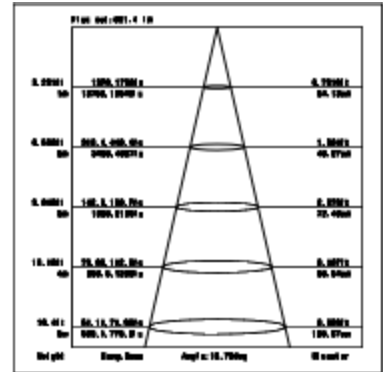

Ordering Information:

● Silvergray

Power	CRI	BeamAngle	Luminous	CCT	Housing	PartNumber			
1x15W	80	▲ 15°	1690 lm	3000K	●	IMS-GL0111-15W-830-S-15			
			1700 lm	4000K	●	IMS-GL0111-15W-840-S-15			
		▲ 28°	1695 lm	3000K	●	IMS-GL0111-15W-830-S-28			
			1710 lm	4000K	●	IMS-GL0111-15W-840-S-28			
		▲ 36°	1690 lm	3000K	●	IMS-GL0111-15W-830-S-36			
			1706 lm	4000K	●	IMS-GL0111-15W-840-S-36			
	>90	>90	▲ 15°	1394 lm	3000K	●	IMS-GL0111-15W-930-S-15		
			▲ 28°	1386 lm	3000K	●	IMS-GL0111-15W-930-S-28		
			▲ 36°	1396 lm	3000K	●	IMS-GL0111-15W-930-S-36		
			2x15W	>80	▲ 15°	2700 lm	3000K	●	IMS-GL0121-15W-830-S-15
						2720 lm	4000K	●	IMSGL0121-15W-840-S-15
					▲ 28°	2730 lm	3000K	●	IMS-GL0121-15W-830-S-28
	2692 lm	4000K			●	IMS-GL0121-15W-840-S-28			
▲ 36°	2706 lm	3000K			●	IMS-GL0121-15W-830-S-36			
	2704lm	4000K			●	IMS-GL0121-15W-840-S-36			
>90	>90	▲ 15°	2232 lm	3000K	●	IMS-GL0121-15W-930-S-15			
		▲ 28°	2220 lm	3000K	●	IMS-GL0121-15W-930-S-28			
		▲ 36°	2233 lm	3000K	●	IMS-GL0121-15W-930-S-36			

3000K

4000K

15W CRI90 15°

3000K

15W CRI90 28°

3000K

15W CRI90 36°

3000K