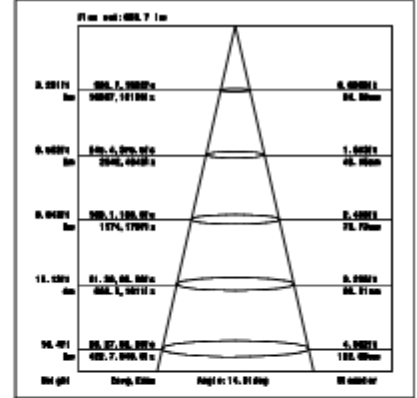

Ordering Information:

● Silvergray

Power	CRI	BeamAngle	Luminous	CCT	Housing	PartNumber			
1x15W	80	▲ 15°	1690 lm	3000K	●	IMS-GL0111-15W-830-S-15			
			1700 lm	4000K	●	IMS-GL0111-15W-840-S-15			
		▲ 28°	1695 lm	3000K	●	IMS-GL0111-15W-830-S-28			
			1710 lm	4000K	●	IMS-GL0111-15W-840-S-28			
		▲ 36°	1690 lm	3000K	●	IMS-GL0111-15W-830-S-36			
			1706 lm	4000K	●	IMS-GL0111-15W-840-S-36			
	>90	>90	▲ 15°	1394 lm	3000K	●	IMS-GL0111-15W-930-S-15		
			▲ 28°	1386 lm	3000K	●	IMS-GL0111-15W-930-S-28		
			▲ 36°	1396 lm	3000K	●	IMS-GL0111-15W-930-S-36		
			2x15W	>80	▲ 15°	2700 lm	3000K	●	IMS-GL0121-15W-830-S-15
						2720 lm	4000K	●	IMSGL0121-15W-840-S-15
					▲ 28°	2730 lm	3000K	●	IMS-GL0121-15W-830-S-28
	2692 lm	4000K			●	IMS-GL0121-15W-840-S-28			
▲ 36°	2706 lm	3000K			●	IMS-GL0121-15W-830-S-36			
	2704lm	4000K			●	IMS-GL0121-15W-840-S-36			
>90	>90	▲ 15°	2232 lm	3000K	●	IMS-GL0121-15W-930-S-15			
		▲ 28°	2220 lm	3000K	●	IMS-GL0121-15W-930-S-28			
		▲ 36°	2233 lm	3000K	●	IMS-GL0121-15W-930-S-36			

Technical Data test pattern

15W CRI80 15°

3000K

4000K

15W CRI80 28°

3000K

4000K

15W CRI80 36°