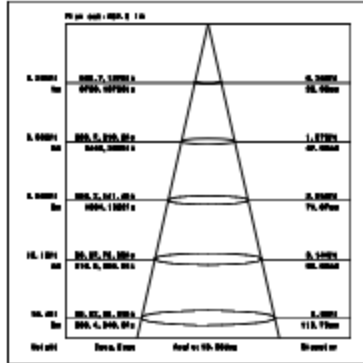

Ordering Information:

● Silvergray

Power	CRI	BeamAngle	Luminous	CCT	Housing	PartNumber			
1x15W	80	▲ 15°	1690 lm	3000K	●	IMS-GL0111-15W-830-S-15			
			1700 lm	4000K	●	IMS-GL0111-15W-840-S-15			
		▲ 28°	1695 lm	3000K	●	IMS-GL0111-15W-830-S-28			
			1710 lm	4000K	●	IMS-GL0111-15W-840-S-28			
		▲ 36°	1690 lm	3000K	●	IMS-GL0111-15W-830-S-36			
			1706 lm	4000K	●	IMS-GL0111-15W-840-S-36			
	>90	>90	▲ 15°	1394 lm	3000K	●	IMS-GL0111-15W-930-S-15		
			▲ 28°	1386 lm	3000K	●	IMS-GL0111-15W-930-S-28		
			▲ 36°	1396 lm	3000K	●	IMS-GL0111-15W-930-S-36		
			2x15W	>80	▲ 15°	2700 lm	3000K	●	IMS-GL0121-15W-830-S-15
						2720 lm	4000K	●	IMSGL0121-15W-840-S-15
					▲ 28°	2730 lm	3000K	●	IMS-GL0121-15W-830-S-28
	2692 lm	4000K			●	IMS-GL0121-15W-840-S-28			
▲ 36°	2706 lm	3000K			●	IMS-GL0121-15W-830-S-36			
	2704lm	4000K			●	IMS-GL0121-15W-840-S-36			
>90	>90	▲ 15°	2232 lm	3000K	●	IMS-GL0121-15W-930-S-15			
		▲ 28°	2220 lm	3000K	●	IMS-GL0121-15W-930-S-28			
		▲ 36°	2233 lm	3000K	●	IMS-GL0121-15W-930-S-36			

3000K

4000K

15W CRI90 15°

3000K

15W CRI90 28°

3000K

15W CRI90 36°

3000K