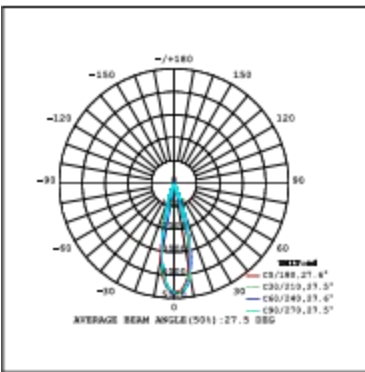

Ordering Information:

● Silvergray

Power	CRI	BeamAngle	Luminous	CCT	Housing	PartNumber			
1x15W	80	▲ 15°	1690 lm	3000K	●	IMS-GL0111-15W-830-S-15			
			1700 lm	4000K	●	IMS-GL0111-15W-840-S-15			
		▲ 28°	1695 lm	3000K	●	IMS-GL0111-15W-830-S-28			
			1710 lm	4000K	●	IMS-GL0111-15W-840-S-28			
		▲ 36°	1690 lm	3000K	●	IMS-GL0111-15W-830-S-36			
			1706 lm	4000K	●	IMS-GL0111-15W-840-S-36			
	>90	>90	▲ 15°	1394 lm	3000K	●	IMS-GL0111-15W-930-S-15		
			▲ 28°	1386 lm	3000K	●	IMS-GL0111-15W-930-S-28		
			▲ 36°	1396 lm	3000K	●	IMS-GL0111-15W-930-S-36		
			2x15W	>80	▲ 15°	2700 lm	3000K	●	IMS-GL0121-15W-830-S-15
						2720 lm	4000K	●	IMSGL0121-15W-840-S-15
					▲ 28°	2730 lm	3000K	●	IMS-GL0121-15W-830-S-28
	2692 lm	4000K			●	IMS-GL0121-15W-840-S-28			
▲ 36°	2706 lm	3000K			●	IMS-GL0121-15W-830-S-36			
	2704lm	4000K			●	IMS-GL0121-15W-840-S-36			
>90	>90	▲ 15°	2232 lm	3000K	●	IMS-GL0121-15W-930-S-15			
		▲ 28°	2220 lm	3000K	●	IMS-GL0121-15W-930-S-28			
		▲ 36°	2233 lm	3000K	●	IMS-GL0121-15W-930-S-36			

3000K

4000K

15W CRI90 15°

3000K

15W CRI90 28°

3000K

15W CRI90 36°

3000K