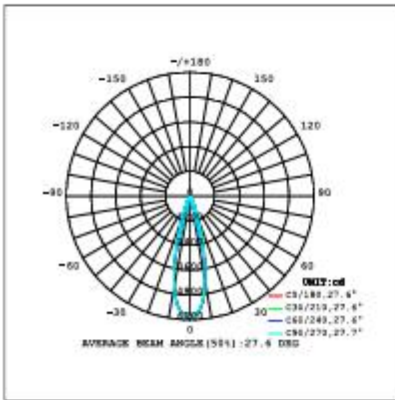

Ordering Information:

● Silvergray

Power	CRI	BeamAngle	Luminous	CCT	Housing	PartNumber			
1x15W	80	▲ 15°	1690 lm	3000K	●	IMS-GL0111-15W-830-S-15			
			1700 lm	4000K	●	IMS-GL0111-15W-840-S-15			
		▲ 28°	1695 lm	3000K	●	IMS-GL0111-15W-830-S-28			
			1710 lm	4000K	●	IMS-GL0111-15W-840-S-28			
		▲ 36°	1690 lm	3000K	●	IMS-GL0111-15W-830-S-36			
			1706 lm	4000K	●	IMS-GL0111-15W-840-S-36			
	>90	>90	▲ 15°	1394 lm	3000K	●	IMS-GL0111-15W-930-S-15		
			▲ 28°	1386 lm	3000K	●	IMS-GL0111-15W-930-S-28		
			▲ 36°	1396 lm	3000K	●	IMS-GL0111-15W-930-S-36		
			2x15W	>80	▲ 15°	2700 lm	3000K	●	IMS-GL0121-15W-830-S-15
						2720 lm	4000K	●	IMSGL0121-15W-840-S-15
					▲ 28°	2730 lm	3000K	●	IMS-GL0121-15W-830-S-28
	2692 lm	4000K			●	IMS-GL0121-15W-840-S-28			
▲ 36°	2706 lm	3000K			●	IMS-GL0121-15W-830-S-36			
	2704lm	4000K			●	IMS-GL0121-15W-840-S-36			
>90	>90	▲ 15°	2232 lm	3000K	●	IMS-GL0121-15W-930-S-15			
		▲ 28°	2220 lm	3000K	●	IMS-GL0121-15W-930-S-28			
		▲ 36°	2233 lm	3000K	●	IMS-GL0121-15W-930-S-36			

Technical Data test pattern

15W CRI80 15°

3000K

4000K

15W CRI80 28°

3000K

4000K

15W CRI80 36°