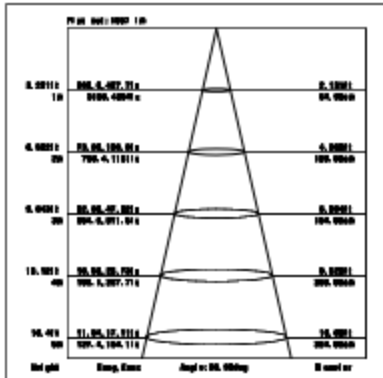

Ordering Information:

● Silvergray

Power	CRI	BeamAngle	Luminous	CCT	Housing	PartNumber			
1x15W	80	▲ 15°	1690 lm	3000K	●	IMS-GL0111-15W-830-S-15			
			1700 lm	4000K	●	IMS-GL0111-15W-840-S-15			
		▲ 28°	1695 lm	3000K	●	IMS-GL0111-15W-830-S-28			
			1710 lm	4000K	●	IMS-GL0111-15W-840-S-28			
		▲ 36°	1690 lm	3000K	●	IMS-GL0111-15W-830-S-36			
			1706 lm	4000K	●	IMS-GL0111-15W-840-S-36			
	>90	>90	▲ 15°	1394 lm	3000K	●	IMS-GL0111-15W-930-S-15		
			▲ 28°	1386 lm	3000K	●	IMS-GL0111-15W-930-S-28		
			▲ 36°	1396 lm	3000K	●	IMS-GL0111-15W-930-S-36		
			2x15W	>80	▲ 15°	2700 lm	3000K	●	IMS-GL0121-15W-830-S-15
						2720 lm	4000K	●	IMSGL0121-15W-840-S-15
					▲ 28°	2730 lm	3000K	●	IMS-GL0121-15W-830-S-28
	2692 lm	4000K			●	IMS-GL0121-15W-840-S-28			
▲ 36°	2706 lm	3000K			●	IMS-GL0121-15W-830-S-36			
	2704lm	4000K			●	IMS-GL0121-15W-840-S-36			
>90	>90	▲ 15°	2232 lm	3000K	●	IMS-GL0121-15W-930-S-15			
		▲ 28°	2220 lm	3000K	●	IMS-GL0121-15W-930-S-28			
		▲ 36°	2233 lm	3000K	●	IMS-GL0121-15W-930-S-36			

3000K

4000K

15W CRI90 15°

3000K

15W CRI90 28°

3000K

15W CRI90 36°

3000K