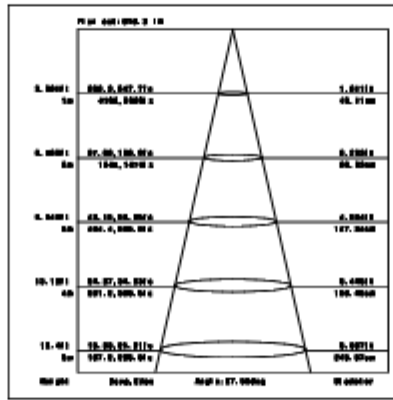

Ordering Information:

● Silvergray

Power	CRI	BeamAngle	Luminous	CCT	Housing	PartNumber			
1x15W	80	▲ 15°	1690 lm	3000K	●	IMS-GL0111-15W-830-S-15			
			1700 lm	4000K	●	IMS-GL0111-15W-840-S-15			
		▲ 28°	1695 lm	3000K	●	IMS-GL0111-15W-830-S-28			
			1710 lm	4000K	●	IMS-GL0111-15W-840-S-28			
		▲ 36°	1690 lm	3000K	●	IMS-GL0111-15W-830-S-36			
			1706 lm	4000K	●	IMS-GL0111-15W-840-S-36			
	>90	>90	▲ 15°	1394 lm	3000K	●	IMS-GL0111-15W-930-S-15		
			▲ 28°	1386 lm	3000K	●	IMS-GL0111-15W-930-S-28		
			▲ 36°	1396 lm	3000K	●	IMS-GL0111-15W-930-S-36		
			2x15W	>80	▲ 15°	2700 lm	3000K	●	IMS-GL0121-15W-830-S-15
						2720 lm	4000K	●	IMSGL0121-15W-840-S-15
					▲ 28°	2730 lm	3000K	●	IMS-GL0121-15W-830-S-28
	2692 lm	4000K			●	IMS-GL0121-15W-840-S-28			
▲ 36°	2706 lm	3000K			●	IMS-GL0121-15W-830-S-36			
	2704lm	4000K			●	IMS-GL0121-15W-840-S-36			
>90	>90	▲ 15°	2232 lm	3000K	●	IMS-GL0121-15W-930-S-15			
		▲ 28°	2220 lm	3000K	●	IMS-GL0121-15W-930-S-28			
		▲ 36°	2233 lm	3000K	●	IMS-GL0121-15W-930-S-36			

Technical Data test pattern

15W CRI80 15°

3000K

4000K

15W CRI80 28°

3000K

4000K

15W CRI80 36°