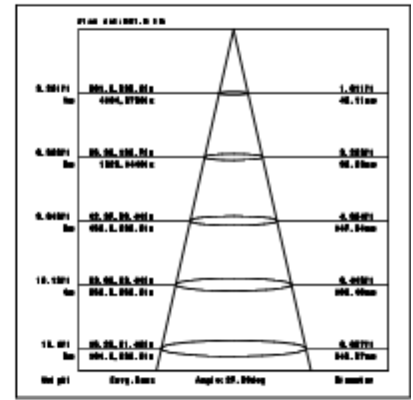

Ordering Information:

● Silvergray

Power	CRI	BeamAngle	Luminous	CCT	Housing	PartNumber			
1x15W	80	▲ 15°	1690 lm	3000K	●	IMS-GL0111-15W-830-S-15			
			1700 lm	4000K	●	IMS-GL0111-15W-840-S-15			
		▲ 28°	1695 lm	3000K	●	IMS-GL0111-15W-830-S-28			
			1710 lm	4000K	●	IMS-GL0111-15W-840-S-28			
		▲ 36°	1690 lm	3000K	●	IMS-GL0111-15W-830-S-36			
			1706 lm	4000K	●	IMS-GL0111-15W-840-S-36			
	>90	>90	▲ 15°	1394 lm	3000K	●	IMS-GL0111-15W-930-S-15		
			▲ 28°	1386 lm	3000K	●	IMS-GL0111-15W-930-S-28		
			▲ 36°	1396 lm	3000K	●	IMS-GL0111-15W-930-S-36		
			2x15W	>80	▲ 15°	2700 lm	3000K	●	IMS-GL0121-15W-830-S-15
						2720 lm	4000K	●	IMSGL0121-15W-840-S-15
					▲ 28°	2730 lm	3000K	●	IMS-GL0121-15W-830-S-28
	2692 lm	4000K			●	IMS-GL0121-15W-840-S-28			
▲ 36°	2706 lm	3000K			●	IMS-GL0121-15W-830-S-36			
	2704lm	4000K			●	IMS-GL0121-15W-840-S-36			
>90	>90	▲ 15°	2232 lm	3000K	●	IMS-GL0121-15W-930-S-15			
		▲ 28°	2220 lm	3000K	●	IMS-GL0121-15W-930-S-28			
		▲ 36°	2233 lm	3000K	●	IMS-GL0121-15W-930-S-36			

Technical Data test pattern

15W CRI80 15°

3000K

4000K

15W CRI80 28°

3000K

4000K

15W CRI80 36°