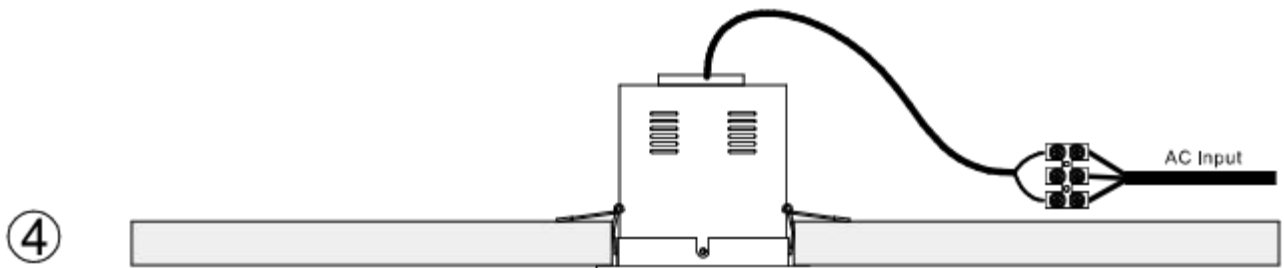

Installation instruction

Packaging:

IMS-GL0111(Without driver)

Box
L170*W170*H160mm
1pc/box
GW: 0.9kg/box

Outer carton
L700*W355*H385mm
16pcs/CTN
GW: 15.5kg/carton

IMS-GL0121(Without driver)

Box
L230*W140*H280mm
1pc/box
GW: 1.75kg/box