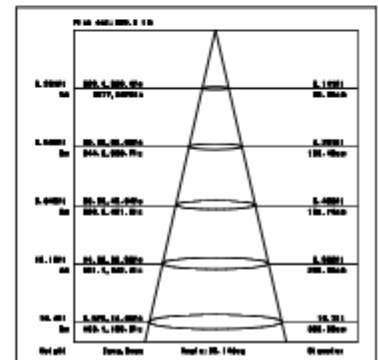

Technical Data test pattern

4000K