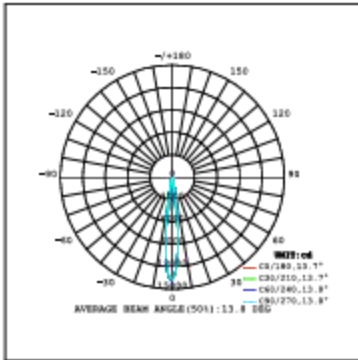

15W CRI90 15°