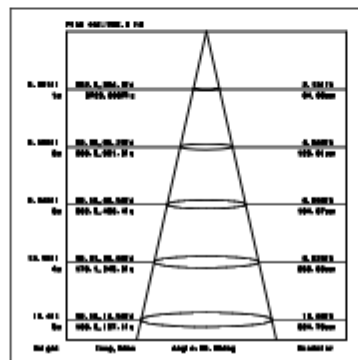

Technical Data test pattern

3000K