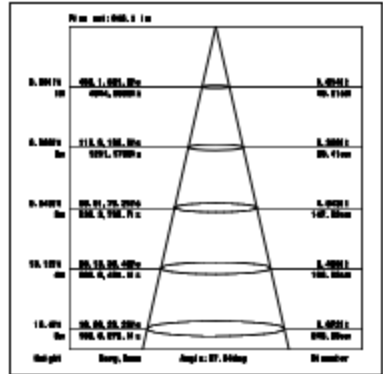

Ordering Information:

● Silvergray

Power	CRI	BeamAngle	Luminous	CCT	Housing	PartNumber			
1x15W	80	▲ 15°	1690 lm	3000K	●	IMS-GL0111-15W-830-S-15			
			1700 lm	4000K	●	IMS-GL0111-15W-840-S-15			
		▲ 28°	1695 lm	3000K	●	IMS-GL0111-15W-830-S-28			
			1710 lm	4000K	●	IMS-GL0111-15W-840-S-28			
		▲ 36°	1690 lm	3000K	●	IMS-GL0111-15W-830-S-36			
			1706 lm	4000K	●	IMS-GL0111-15W-840-S-36			
	>90	>90	▲ 15°	1394 lm	3000K	●	IMS-GL0111-15W-930-S-15		
			▲ 28°	1386 lm	3000K	●	IMS-GL0111-15W-930-S-28		
			▲ 36°	1396 lm	3000K	●	IMS-GL0111-15W-930-S-36		
			2x15W	>80	▲ 15°	2700 lm	3000K	●	IMS-GL0121-15W-830-S-15
						2720 lm	4000K	●	IMSGL0121-15W-840-S-15
					▲ 28°	2730 lm	3000K	●	IMS-GL0121-15W-830-S-28
	2692 lm	4000K			●	IMS-GL0121-15W-840-S-28			
▲ 36°	2706 lm	3000K			●	IMS-GL0121-15W-830-S-36			
	2704lm	4000K			●	IMS-GL0121-15W-840-S-36			
>90	>90	▲ 15°	2232 lm	3000K	●	IMS-GL0121-15W-930-S-15			
		▲ 28°	2220 lm	3000K	●	IMS-GL0121-15W-930-S-28			
		▲ 36°	2233 lm	3000K	●	IMS-GL0121-15W-930-S-36			

3000K

4000K

15W CRI90 15°

3000K

15W CRI90 28°

3000K

15W CRI90 36°

3000K