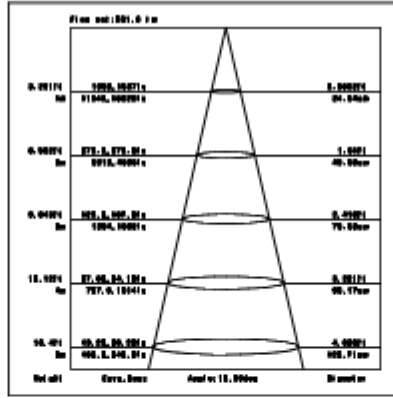

Ordering Information:

● Silvergray

Power	CRI	BeamAngle	Luminous	CCT	Housing	PartNumber			
1x15W	80	▲ 15°	1690 lm	3000K	●	IMS-GL0111-15W-830-S-15			
			1700 lm	4000K	●	IMS-GL0111-15W-840-S-15			
		▲ 28°	1695 lm	3000K	●	IMS-GL0111-15W-830-S-28			
			1710 lm	4000K	●	IMS-GL0111-15W-840-S-28			
		▲ 36°	1690 lm	3000K	●	IMS-GL0111-15W-830-S-36			
			1706 lm	4000K	●	IMS-GL0111-15W-840-S-36			
	>90	>90	▲ 15°	1394 lm	3000K	●	IMS-GL0111-15W-930-S-15		
			▲ 28°	1386 lm	3000K	●	IMS-GL0111-15W-930-S-28		
			▲ 36°	1396 lm	3000K	●	IMS-GL0111-15W-930-S-36		
			2x15W	>80	▲ 15°	2700 lm	3000K	●	IMS-GL0121-15W-830-S-15
						2720 lm	4000K	●	IMSGL0121-15W-840-S-15
					▲ 28°	2730 lm	3000K	●	IMS-GL0121-15W-830-S-28
	2692 lm	4000K			●	IMS-GL0121-15W-840-S-28			
▲ 36°	2706 lm	3000K			●	IMS-GL0121-15W-830-S-36			
	2704lm	4000K			●	IMS-GL0121-15W-840-S-36			
>90	>90	▲ 15°	2232 lm	3000K	●	IMS-GL0121-15W-930-S-15			
		▲ 28°	2220 lm	3000K	●	IMS-GL0121-15W-930-S-28			
		▲ 36°	2233 lm	3000K	●	IMS-GL0121-15W-930-S-36			

Technical Data test pattern

15W CRI80 15°

3000K

4000K

15W CRI80 28°

3000K

4000K

15W CRI80 36°