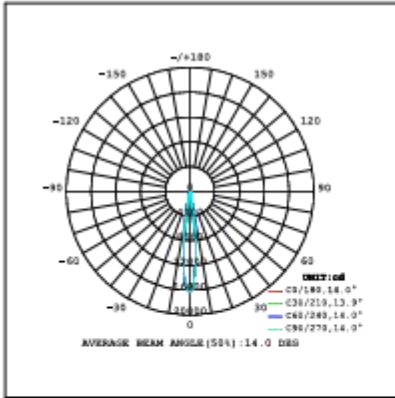

Ordering Information:

● Silvergray

Power	CRI	BeamAngle	Luminous	CCT	Housing	PartNumber			
1x15W	80	▲ 15°	1690 lm	3000K	●	IMS-GL0111-15W-830-S-15			
			1700 lm	4000K	●	IMS-GL0111-15W-840-S-15			
		▲ 28°	1695 lm	3000K	●	IMS-GL0111-15W-830-S-28			
			1710 lm	4000K	●	IMS-GL0111-15W-840-S-28			
		▲ 36°	1690 lm	3000K	●	IMS-GL0111-15W-830-S-36			
			1706 lm	4000K	●	IMS-GL0111-15W-840-S-36			
	>90	>90	▲ 15°	1394 lm	3000K	●	IMS-GL0111-15W-930-S-15		
			▲ 28°	1386 lm	3000K	●	IMS-GL0111-15W-930-S-28		
			▲ 36°	1396 lm	3000K	●	IMS-GL0111-15W-930-S-36		
			2x15W	>80	▲ 15°	2700 lm	3000K	●	IMS-GL0121-15W-830-S-15
						2720 lm	4000K	●	IMSGL0121-15W-840-S-15
					▲ 28°	2730 lm	3000K	●	IMS-GL0121-15W-830-S-28
	2692 lm	4000K			●	IMS-GL0121-15W-840-S-28			
▲ 36°	2706 lm	3000K			●	IMS-GL0121-15W-830-S-36			
	2704lm	4000K			●	IMS-GL0121-15W-840-S-36			
>90	>90	▲ 15°	2232 lm	3000K	●	IMS-GL0121-15W-930-S-15			
		▲ 28°	2220 lm	3000K	●	IMS-GL0121-15W-930-S-28			
		▲ 36°	2233 lm	3000K	●	IMS-GL0121-15W-930-S-36			

Technical Data test pattern

15W CRI80 15°

3000K

4000K

15W CRI80 28°

3000K

4000K

15W CRI80 36°