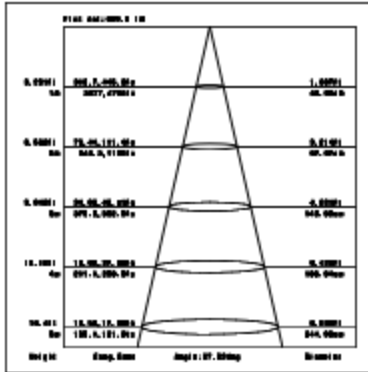

Ordering Information:

● Silvergray

Power	CRI	BeamAngle	Luminous	CCT	Housing	PartNumber			
1x15W	80	▲ 15°	1690 lm	3000K	●	IMS-GL0111-15W-830-S-15			
			1700 lm	4000K	●	IMS-GL0111-15W-840-S-15			
		▲ 28°	1695 lm	3000K	●	IMS-GL0111-15W-830-S-28			
			1710 lm	4000K	●	IMS-GL0111-15W-840-S-28			
		▲ 36°	1690 lm	3000K	●	IMS-GL0111-15W-830-S-36			
			1706 lm	4000K	●	IMS-GL0111-15W-840-S-36			
	>90	>90	▲ 15°	1394 lm	3000K	●	IMS-GL0111-15W-930-S-15		
			▲ 28°	1386 lm	3000K	●	IMS-GL0111-15W-930-S-28		
			▲ 36°	1396 lm	3000K	●	IMS-GL0111-15W-930-S-36		
			2x15W	>80	▲ 15°	2700 lm	3000K	●	IMS-GL0121-15W-830-S-15
						2720 lm	4000K	●	IMSGL0121-15W-840-S-15
					▲ 28°	2730 lm	3000K	●	IMS-GL0121-15W-830-S-28
	2692 lm	4000K			●	IMS-GL0121-15W-840-S-28			
▲ 36°	2706 lm	3000K			●	IMS-GL0121-15W-830-S-36			
	2704lm	4000K			●	IMS-GL0121-15W-840-S-36			
>90	>90	▲ 15°	2232 lm	3000K	●	IMS-GL0121-15W-930-S-15			
		▲ 28°	2220 lm	3000K	●	IMS-GL0121-15W-930-S-28			
		▲ 36°	2233 lm	3000K	●	IMS-GL0121-15W-930-S-36			

3000K

4000K

15W CRI90 15°

3000K

15W CRI90 28°

3000K

15W CRI90 36°

3000K