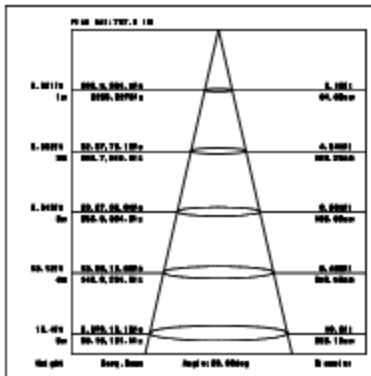

Ordering Information:

● Silvergray

Power	CRI	BeamAngle	Luminous	CCT	Housing	PartNumber			
1x15W	80	▲ 15°	1690 lm	3000K	●	IMS-GL0111-15W-830-S-15			
			1700 lm	4000K	●	IMS-GL0111-15W-840-S-15			
		▲ 28°	1695 lm	3000K	●	IMS-GL0111-15W-830-S-28			
			1710 lm	4000K	●	IMS-GL0111-15W-840-S-28			
		▲ 36°	1690 lm	3000K	●	IMS-GL0111-15W-830-S-36			
			1706 lm	4000K	●	IMS-GL0111-15W-840-S-36			
	>90	>90	▲ 15°	1394 lm	3000K	●	IMS-GL0111-15W-930-S-15		
			▲ 28°	1386 lm	3000K	●	IMS-GL0111-15W-930-S-28		
			▲ 36°	1396 lm	3000K	●	IMS-GL0111-15W-930-S-36		
			2x15W	>80	▲ 15°	2700 lm	3000K	●	IMS-GL0121-15W-830-S-15
						2720 lm	4000K	●	IMSGL0121-15W-840-S-15
					▲ 28°	2730 lm	3000K	●	IMS-GL0121-15W-830-S-28
	2692 lm	4000K			●	IMS-GL0121-15W-840-S-28			
▲ 36°	2706 lm	3000K			●	IMS-GL0121-15W-830-S-36			
	2704lm	4000K			●	IMS-GL0121-15W-840-S-36			
>90	>90	▲ 15°	2232 lm	3000K	●	IMS-GL0121-15W-930-S-15			
		▲ 28°	2220 lm	3000K	●	IMS-GL0121-15W-930-S-28			
		▲ 36°	2233 lm	3000K	●	IMS-GL0121-15W-930-S-36			

3000K

4000K

15W CRI90 15°

3000K

15W CRI90 28°

3000K

15W CRI90 36°

3000K