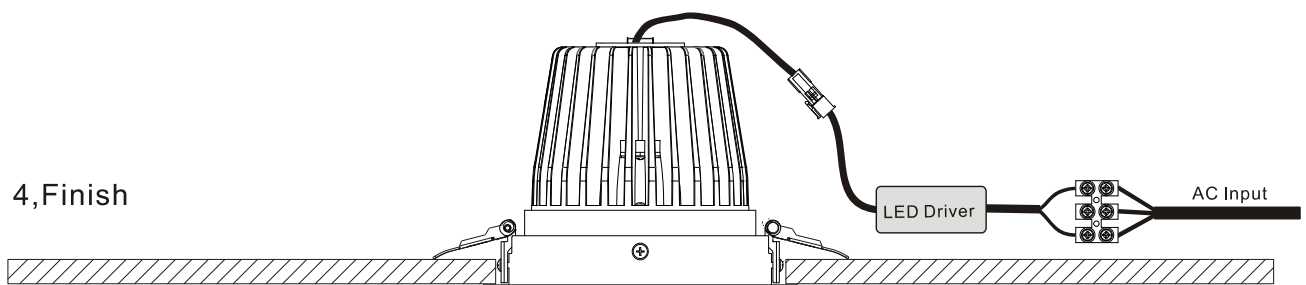

Ordering Information:

● White+Black

Power	CRI	Beam Angle	Luminous	CCT	Housing	Part Number
30W	>80	▲ 15°	2913 lm	3000K	●	DL091-30W-830-W-15-02
			3130 lm	4000K	●	DL091-30W-840-W-15-02
			3287 lm	5000K	●	DL091-30W-850-W-15-02
		▲ 20°	2804 lm	3000K	●	DL091-30W-830-W-20-02
			3032 lm	4000K	●	DL091-30W-840-W-20-02
			3184 lm	5000K	●	DL091-30W-850-W-20-02
	>90	▲ 45°	2804 lm	3000K	●	DL091-30W-830-W-45-02
			2906 lm	4000K	●	DL091-30W-840-W-45-02
			3051 lm	5000K	●	DL091-30W-850-W-45-02
		▲ 15°	2454 lm	3000K	●	DL091-30W-930-W-15-02
			2577 lm	4000K	●	DL091-30W-930-W-20-02
			▲ 20°	2392 lm	3000K	●
2512 lm	4000K	●		DL091-30W-930-W-15-02		
▲ 45°	2283 lm	3000K	●	DL091-30W-940-W-20-02		
	2397 lm	4000K	●	DL091-30W-950-W-45-02		

Technical Data test pattern

30W	CRI>80					CRI>90		
	LED			Luminaire		LED	Luminaire	
Power	18.7W			29.5W		18,7W	29.5W	
Current	540mA			700mA		540mA	700mA	
Flux	2742lm	2827lm	2867lm	2913lm	3130lm	2265lm	2392lm	
CCT	3000K	4000K	5000K	3000K	4000K	3000K	3000K	
Color tolerance	3 SDCM					3 SDCM		
Service life	>50000Hrs			>50000Hrs		>50000Hrs	>50000Hrs	
Beam Angle	120°			15°\20°\45°		120°	15°\20°\45°	
Typical Efficiency				85%			85%	
Efficacy(lm/W)	147	151	153	98	106	121	81	

Packaging:

Box
 L170*W170*H165mm
 1pc/box
 GW: 1.3kg/box

Outer carton
 L710xW370xH390mm
 16 pcs/CTN
 GW: 22kg/carton

Installation instruction

1, Cut Hole

2, Connect Wire

3, Fit the luminaire in the hole

4, Finish