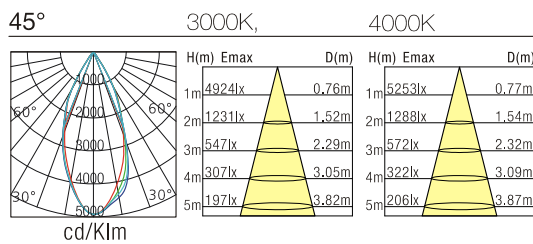

exLite Series

DL09(II)-30W

Reflector

Technical Parameters:

Name	Parameters
Light source:	COB
Input Voltage:	AC220~240V 50/60Hz
LED Current:	700mA (35-37V)
Rated life:	>35,000 hours
Operating temperature:	-20°C~40°C
Storage temperature:	-30°C~60°C
Certificate:	TUV/CE/RoHS
Dimmability:	Dimmable Optional
Weight:	0.95KG

Ordering Information:

● White+Black

Power	CRI	Beam Angle	Luminous	CCT	Housing	Part Number
30W	>80	▲ 15°	2913 lm	3000K	●	DL091-30W-830-W-15-02
			3130 lm	4000K	●	DL091-30W-840-W-15-02
			3287 lm	5000K	●	DL091-30W-850-W-15-02
		▲ 20°	2804 lm	3000K	●	DL091-30W-830-W-20-02
			3032 lm	4000K	●	DL091-30W-840-W-20-02
			3184 lm	5000K	●	DL091-30W-850-W-20-02
	>90	▲ 45°	2804 lm	3000K	●	DL091-30W-830-W-45-02
			2906 lm	4000K	●	DL091-30W-840-W-45-02
			3051 lm	5000K	●	DL091-30W-850-W-45-02
		▲ 15°	2454 lm	3000K	●	DL091-30W-930-W-15-02
			2577 lm	4000K	●	DL091-30W-930-W-20-02
			▲ 20°	2392 lm	3000K	●
2512 lm	4000K	●		DL091-30W-930-W-15-02		
▲ 45°	2283 lm	3000K	●	DL091-30W-940-W-20-02		
	2397 lm	4000K	●	DL091-30W-950-W-45-02		

Technical Data test pattern

30W	CRI>80					CRI>90		
	LED			Luminaire		LED	Luminaire	
Power	18.7W			29.5W		18,7W	29.5W	
Current	540mA			700mA		540mA	700mA	
Flux	2742lm	2827lm	2867lm	2913lm	3130lm	2265lm	2392lm	
CCT	3000K	4000K	5000K	3000K	4000K	3000K	3000K	
Color tolerance	3 SDCM					3 SDCM		
Service life	>50000Hrs			>50000Hrs		>50000Hrs	>50000Hrs	
Beam Angle	120°			15°\20°\45°		120°	15°\20°\45°	
Typical Efficiency				85%			85%	
Efficacy(lm/W)	147	151	153	98	106	121	81	