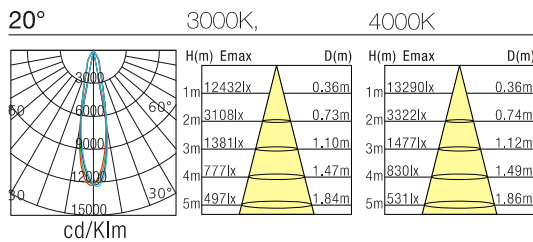

exLite Series

DL09(II)-30W

Reflector

Technical Parameters:

Name	Parameters
Light source:	COB
Input Voltage:	AC220~240V 50/60Hz
LED Current:	700mA (35-37V)
Rated life:	>35,000 hours
Operating temperature:	-20°C~40°C
Storage temperature:	-30°C~60°C
Certificate:	TUV/CE/RoHS
Dimmability:	Dimmable Optional
Weight:	0.95KG

Ordering Information:

● White+Black

Power	CRI	Beam Angle	Luminous	CCT	Housing	Part Number
30W	>80	▲ 15°	2913 lm	3000K	●	DL091-30W-830-W-15-02
			3130 lm	4000K	●	DL091-30W-840-W-15-02
			3287 lm	5000K	●	DL091-30W-850-W-15-02
		▲ 20°	2804 lm	3000K	●	DL091-30W-830-W-20-02
			3032 lm	4000K	●	DL091-30W-840-W-20-02
			3184 lm	5000K	●	DL091-30W-850-W-20-02
	>90	▲ 45°	2804 lm	3000K	●	DL091-30W-830-W-45-02
			2906 lm	4000K	●	DL091-30W-840-W-45-02
			3051 lm	5000K	●	DL091-30W-850-W-45-02
		▲ 15°	2454 lm	3000K	●	DL091-30W-930-W-15-02
			2577 lm	4000K	●	DL091-30W-930-W-20-02
			▲ 20°	2392 lm	3000K	●
2512 lm	4000K	●		DL091-30W-930-W-15-02		
▲ 45°	2283 lm	3000K	●	DL091-30W-940-W-20-02		
	2397 lm	4000K	●	DL091-30W-950-W-45-02		

Technical Data test pattern

30W	CRI>80					CRI>90		
	LED			Luminaire		LED	Luminaire	
Power	18.7W			29.5W		18,7W	29.5W	
Current	540mA			700mA		540mA	700mA	
Flux	2742lm	2827lm	2867lm	2913lm	3130lm	2265lm	2392lm	
CCT	3000K	4000K	5000K	3000K	4000K	3000K	3000K	
Color tolerance	3 SDCM					3 SDCM		
Service life	>50000Hrs			>50000Hrs		>50000Hrs	>50000Hrs	
Beam Angle	120°			15°\20°\45°		120°	15°\20°\45°	
Typical Efficiency				85%			85%	
Efficacy(lm/W)	147	151	153	98	106	121	81	