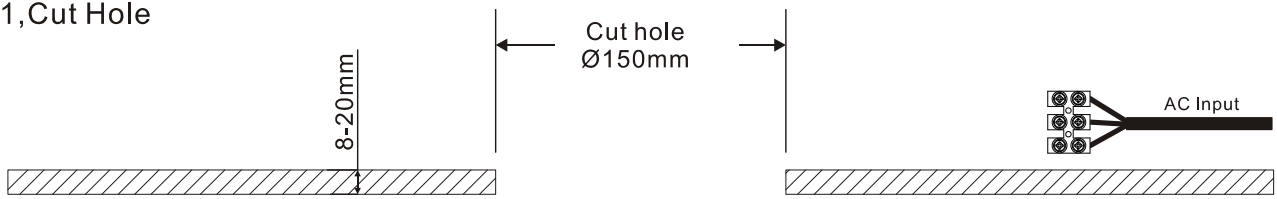

Technical Data test pattern

30W	CRI>80					CRI>90		
	LED			Luminaire		LED	Luminaire	
Power	18.7W			29.5W		18,7W	29.5W	
Current	540mA			700mA		540mA	700mA	
Flux	2742lm	2827lm	2867lm	2913lm	3130lm	2265lm	2392lm	
CCT	3000K	4000K	5000K	3000K	4000K	3000K	3000K	
Color tolerance	3 SDCM					3 SDCM		
Service life	>50000Hrs			>50000Hrs		>50000Hrs	>50000Hrs	
Beam Angle	120°			15°\20°\45°		120°	15°\20°\45°	
Typical Efficiency				85%			85%	
Efficacy(lm/W)	147	151	153	98	106	121	81	

Packaging:

Box
 L170*W170*H165mm
 1pc/box
 GW: 1.3kg/box

Outer carton
 L710xW370xH390mm
 16 pcs/CTN
 GW: 22kg/carton

Installation instruction

1, Cut Hole

2, Connect Wire

3, Fit the luminaire in the hole

4, Finish