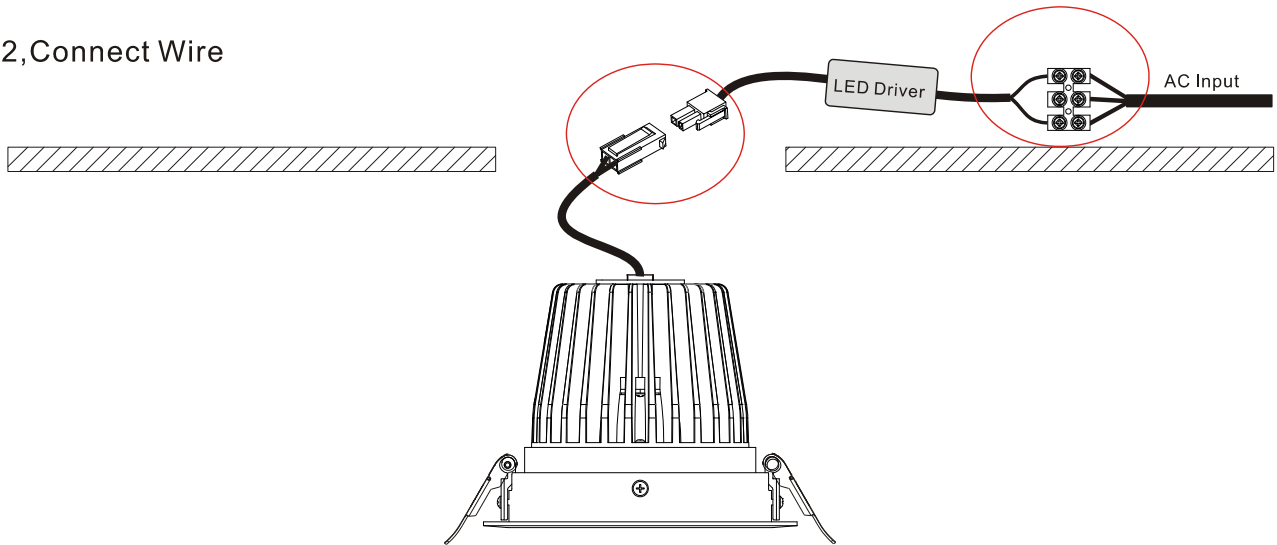

Technical Data test pattern

30W	CRI>80					CRI>90		
	LED			Luminaire		LED	Luminaire	
Power	18.7W			29.5W		18,7W	29.5W	
Current	540mA			700mA		540mA	700mA	
Flux	2742lm	2827lm	2867lm	2913lm	3130lm	2265lm	2392lm	
CCT	3000K	4000K	5000K	3000K	4000K	3000K	3000K	
Color tolerance	3 SDCM					3 SDCM		
Service life	>50000Hrs			>50000Hrs		>50000Hrs	>50000Hrs	
Beam Angle	120°			15°\20°\45°		120°	15°\20°\45°	
Typical Efficiency				85%			85%	
Efficacy(lm/W)	147	151	153	98	106	121	81	

Packaging:

Box
 L170*W170*H165mm
 1pc/box
 GW: 1.3kg/box

Outer carton
 L710xW370xH390mm
 16 pcs/CTN
 GW: 22kg/carton

Installation instruction

1, Cut Hole

2, Connect Wire

3, Fit the luminaire in the hole

4, Finish