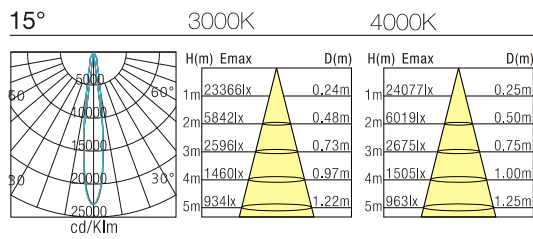

exLite Series

DL09(II)-30W

Reflector

Technical Parameters:

Name	Parameters
Light source:	COB
Input Voltage:	AC220~240V 50/60Hz
LED Current:	700mA (35-37V)
Rated life:	>35,000 hours
Operating temperature:	-20°C~40°C
Storage temperature:	-30°C~60°C
Certificate:	TUV/CE/RoHS
Dimmability:	Dimmable Optional
Weight:	0.95KG

Ordering Information:

● White+Black

Power	CRI	Beam Angle	Luminous	CCT	Housing	Part Number
30W	>80	▲ 15°	2913 lm	3000K	●	DL091-30W-830-W-15-02
			3130 lm	4000K	●	DL091-30W-840-W-15-02
			3287 lm	5000K	●	DL091-30W-850-W-15-02
		▲ 20°	2804 lm	3000K	●	DL091-30W-830-W-20-02
			3032 lm	4000K	●	DL091-30W-840-W-20-02
			3184 lm	5000K	●	DL091-30W-850-W-20-02
	>90	▲ 45°	2804 lm	3000K	●	DL091-30W-830-W-45-02
			2906 lm	4000K	●	DL091-30W-840-W-45-02
			3051 lm	5000K	●	DL091-30W-850-W-45-02
		▲ 15°	2454 lm	3000K	●	DL091-30W-930-W-15-02
			2577 lm	4000K	●	DL091-30W-930-W-20-02
			▲ 20°	2392 lm	3000K	●
2512 lm	4000K	●		DL091-30W-930-W-15-02		
▲ 45°	2283 lm	3000K	●	DL091-30W-940-W-20-02		
	2397 lm	4000K	●	DL091-30W-950-W-45-02		

Technical Data test pattern

30W	CRI>80					CRI>90		
	LED			Luminaire		LED	Luminaire	
Power	18.7W			29.5W		18,7W	29.5W	
Current	540mA			700mA		540mA	700mA	
Flux	2742lm	2827lm	2867lm	2913lm	3130lm	2265lm	2392lm	
CCT	3000K	4000K	5000K	3000K	4000K	3000K	3000K	
Color tolerance	3 SDCM					3 SDCM		
Service life	>50000Hrs			>50000Hrs		>50000Hrs	>50000Hrs	
Beam Angle	120°			15°\20°\45°		120°	15°\20°\45°	
Typical Efficiency				85%			85%	
Efficacy(lm/W)	147	151	153	98	106	121	81	