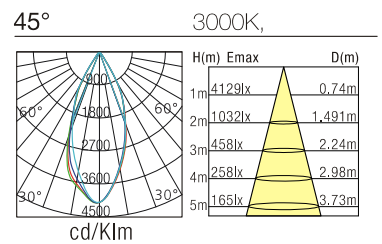

exLite Series

DL09(II)-30W

Reflector

Technical Parameters:

Name	Parameters
Light source:	COB
Input Voltage:	AC220~240V 50/60Hz
LED Current:	700mA (35-37V)
Rated life:	>35,000 hours
Operating temperature:	-20°C~40°C
Storage temperature:	-30°C~60°C
Certificate:	TUV/CE/RoHS
Dimmability:	Dimmable Optional
Weight:	0.95KG

Ordering Information:

● White+Black

Power	CRI	Beam Angle	Luminous	CCT	Housing	Part Number
30W	>80	▲ 15°	2913 lm	3000K	●	DL091-30W-830-W-15-02
			3130 lm	4000K	●	DL091-30W-840-W-15-02
			3287 lm	5000K	●	DL091-30W-850-W-15-02
		▲ 20°	2804 lm	3000K	●	DL091-30W-830-W-20-02
			3032 lm	4000K	●	DL091-30W-840-W-20-02
			3184 lm	5000K	●	DL091-30W-850-W-20-02
	>90	▲ 45°	2804 lm	3000K	●	DL091-30W-830-W-45-02
			2906 lm	4000K	●	DL091-30W-840-W-45-02
			3051 lm	5000K	●	DL091-30W-850-W-45-02
		▲ 15°	2454 lm	3000K	●	DL091-30W-930-W-15-02
			2577 lm	4000K	●	DL091-30W-930-W-20-02
			▲ 20°	2392 lm	3000K	●
2512 lm	4000K	●		DL091-30W-930-W-15-02		
▲ 45°	2283 lm	3000K	●	DL091-30W-940-W-20-02		
	2397 lm	4000K	●	DL091-30W-950-W-45-02		

Technical Data test pattern

30W	CRI>80					CRI>90		
	LED			Luminaire		LED	Luminaire	
Power	18.7W			29.5W		18,7W	29.5W	
Current	540mA			700mA		540mA	700mA	
Flux	2742lm	2827lm	2867lm	2913lm	3130lm	2265lm	2392lm	
CCT	3000K	4000K	5000K	3000K	4000K	3000K	3000K	
Color tolerance	3 SDCM					3 SDCM		
Service life	>50000Hrs			>50000Hrs		>50000Hrs	>50000Hrs	
Beam Angle	120°			15°\20°\45°		120°	15°\20°\45°	
Typical Efficiency				85%			85%	
Efficacy(lm/W)	147	151	153	98	106	121	81	