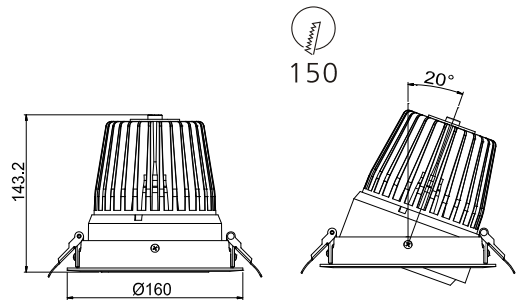

exLite Series

DL09(II)-30W

Reflector

Technical Parameters:

Name	Parameters
Light source:	COB
Input Voltage:	AC220~240V 50/60Hz
LED Current:	700mA (35-37V)
Rated life:	>35,000 hours
Operating temperature:	-20°C~40°C
Storage temperature:	-30°C~60°C
Certificate:	TUV/CE/RoHS
Dimmability:	Dimmable Optional
Weight:	0.95KG

Ordering Information:

● White+Black

Power	CRI	Beam Angle	Luminous	CCT	Housing	Part Number
30W	>80	▲ 15°	2913 lm	3000K	●	DL091-30W-830-W-15-02
			3130 lm	4000K	●	DL091-30W-840-W-15-02
			3287 lm	5000K	●	DL091-30W-850-W-15-02
		▲ 20°	2804 lm	3000K	●	DL091-30W-830-W-20-02
			3032 lm	4000K	●	DL091-30W-840-W-20-02
			3184 lm	5000K	●	DL091-30W-850-W-20-02
	>90	▲ 45°	2804 lm	3000K	●	DL091-30W-830-W-45-02
			2906 lm	4000K	●	DL091-30W-840-W-45-02
			3051 lm	5000K	●	DL091-30W-850-W-45-02
		▲ 15°	2454 lm	3000K	●	DL091-30W-930-W-15-02
			2577 lm	4000K	●	DL091-30W-930-W-20-02
			▲ 20°	2392 lm	3000K	●
2512 lm	4000K	●		DL091-30W-930-W-15-02		
▲ 45°	2283 lm	3000K	●	DL091-30W-940-W-20-02		
	2397 lm	4000K	●	DL091-30W-950-W-45-02		

Technical Data test pattern

30W	CRI>80					CRI>90		
	LED			Luminaire		LED	Luminaire	
Power	18.7W			29.5W		18,7W	29.5W	
Current	540mA			700mA		540mA	700mA	
Flux	2742lm	2827lm	2867lm	2913lm	3130lm	2265lm	2392lm	
CCT	3000K	4000K	5000K	3000K	4000K	3000K	3000K	
Color tolerance	3 SDCM					3 SDCM		
Service life	>50000Hrs			>50000Hrs		>50000Hrs	>50000Hrs	
Beam Angle	120°			15°\20°\45°		120°	15°\20°\45°	
Typical Efficiency				85%			85%	
Efficacy(lm/W)	147	151	153	98	106	121	81	

Packaging:

Box
 L170*W170*H165mm
 1pc/box
 GW: 1.3kg/box

Outer carton
 L710xW370xH390mm
 16 pcs/CTN
 GW: 22kg/carton

Installation instruction

1, Cut Hole

2, Connect Wire

3, Fit the luminaire in the hole

4, Finish