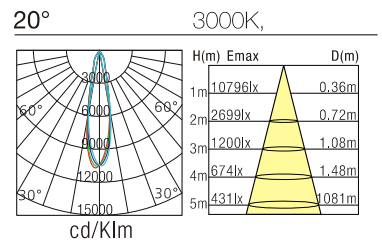

exLite Series

DL09(II)-30W

Reflector

Technical Parameters:

Name	Parameters
Light source:	COB
Input Voltage:	AC220~240V 50/60Hz
LED Current:	700mA (35-37V)
Rated life:	>35,000 hours
Operating temperature:	-20°C~40°C
Storage temperature:	-30°C~60°C
Certificate:	TUV/CE/RoHS
Dimmability:	Dimmable Optional
Weight:	0.95KG

Ordering Information:

● White+Black

Power	CRI	Beam Angle	Luminous	CCT	Housing	Part Number
30W	>80	▲ 15°	2913 lm	3000K	●	DL091-30W-830-W-15-02
			3130 lm	4000K	●	DL091-30W-840-W-15-02
			3287 lm	5000K	●	DL091-30W-850-W-15-02
		▲ 20°	2804 lm	3000K	●	DL091-30W-830-W-20-02
			3032 lm	4000K	●	DL091-30W-840-W-20-02
			3184 lm	5000K	●	DL091-30W-850-W-20-02
	>90	▲ 45°	2804 lm	3000K	●	DL091-30W-830-W-45-02
			2906 lm	4000K	●	DL091-30W-840-W-45-02
			3051 lm	5000K	●	DL091-30W-850-W-45-02
		▲ 15°	2454 lm	3000K	●	DL091-30W-930-W-15-02
			2577 lm	4000K	●	DL091-30W-930-W-20-02
			▲ 20°	2392 lm	3000K	●
2512 lm	4000K	●		DL091-30W-930-W-15-02		
▲ 45°	2283 lm	3000K	●	DL091-30W-940-W-20-02		
	2397 lm	4000K	●	DL091-30W-950-W-45-02		

Technical Data test pattern

30W	CRI>80					CRI>90		
	LED			Luminaire		LED	Luminaire	
Power	18.7W			29.5W		18,7W	29.5W	
Current	540mA			700mA		540mA	700mA	
Flux	2742lm	2827lm	2867lm	2913lm	3130lm	2265lm	2392lm	
CCT	3000K	4000K	5000K	3000K	4000K	3000K	3000K	
Color tolerance	3 SDCM					3 SDCM		
Service life	>50000Hrs			>50000Hrs		>50000Hrs	>50000Hrs	
Beam Angle	120°			15°\20°\45°		120°	15°\20°\45°	
Typical Efficiency				85%			85%	
Efficacy(lm/W)	147	151	153	98	106	121	81	