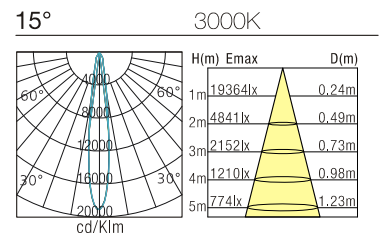

exLite Series

DL09(II)-30W

Reflector

Technical Parameters:

Name	Parameters
Light source:	COB
Input Voltage:	AC220~240V 50/60Hz
LED Current:	700mA (35-37V)
Rated life:	>35,000 hours
Operating temperature:	-20°C~40°C
Storage temperature:	-30°C~60°C
Certificate:	TUV/CE/RoHS
Dimmability:	Dimmable Optional
Weight:	0.95KG

Ordering Information:

● White+Black

Power	CRI	Beam Angle	Luminous	CCT	Housing	Part Number
30W	>80	▲ 15°	2913 lm	3000K	●	DL091-30W-830-W-15-02
			3130 lm	4000K	●	DL091-30W-840-W-15-02
			3287 lm	5000K	●	DL091-30W-850-W-15-02
		▲ 20°	2804 lm	3000K	●	DL091-30W-830-W-20-02
			3032 lm	4000K	●	DL091-30W-840-W-20-02
			3184 lm	5000K	●	DL091-30W-850-W-20-02
	>90	▲ 45°	2804 lm	3000K	●	DL091-30W-830-W-45-02
			2906 lm	4000K	●	DL091-30W-840-W-45-02
			3051 lm	5000K	●	DL091-30W-850-W-45-02
		▲ 15°	2454 lm	3000K	●	DL091-30W-930-W-15-02
			2577 lm	4000K	●	DL091-30W-930-W-20-02
			▲ 20°	2392 lm	3000K	●
2512 lm	4000K	●		DL091-30W-930-W-15-02		
▲ 45°	2283 lm	3000K	●	DL091-30W-940-W-20-02		
	2397 lm	4000K	●	DL091-30W-950-W-45-02		

Technical Data test pattern

30W	CRI>80					CRI>90		
	LED			Luminaire		LED	Luminaire	
Power	18.7W			29.5W		18,7W	29.5W	
Current	540mA			700mA		540mA	700mA	
Flux	2742lm	2827lm	2867lm	2913lm	3130lm	2265lm	2392lm	
CCT	3000K	4000K	5000K	3000K	4000K	3000K	3000K	
Color tolerance	3 SDCM					3 SDCM		
Service life	>50000Hrs			>50000Hrs		>50000Hrs	>50000Hrs	
Beam Angle	120°			15°\20°\45°		120°	15°\20°\45°	
Typical Efficiency				85%			85%	
Efficacy(lm/W)	147	151	153	98	106	121	81	