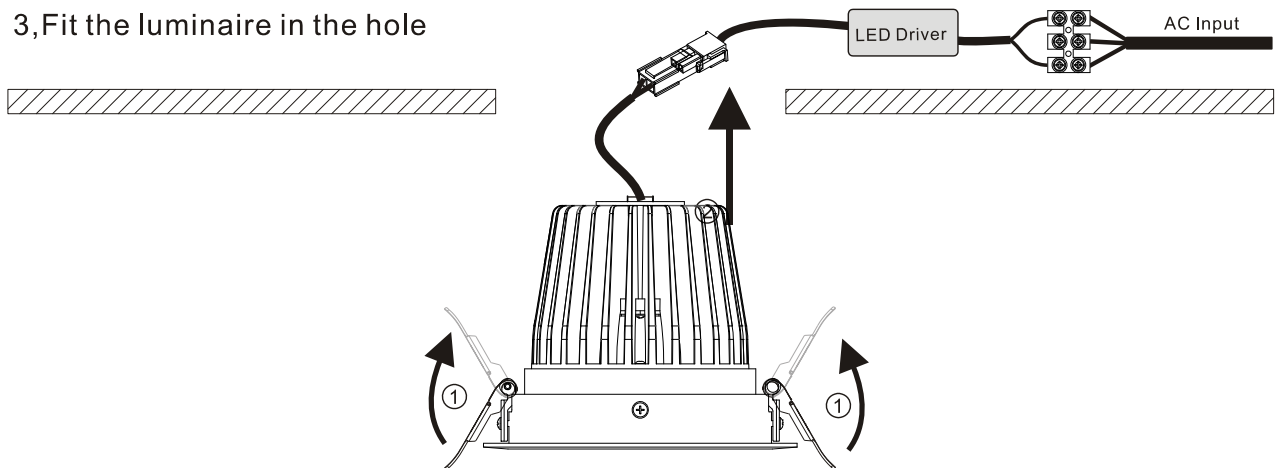

Technical Data test pattern

30W	CRI>80					CRI>90		
	LED			Luminaire		LED	Luminaire	
Power	18.7W			29.5W		18,7W	29.5W	
Current	540mA			700mA		540mA	700mA	
Flux	2742lm	2827lm	2867lm	2913lm	3130lm	2265lm	2392lm	
CCT	3000K	4000K	5000K	3000K	4000K	3000K	3000K	
Color tolerance	3 SDCM					3 SDCM		
Service life	>50000Hrs			>50000Hrs		>50000Hrs	>50000Hrs	
Beam Angle	120°			15°\20°\45°		120°	15°\20°\45°	
Typical Efficiency				85%			85%	
Efficacy(lm/W)	147	151	153	98	106	121	81	

Packaging:

Box
 L170*W170*H165mm
 1pc/box
 GW: 1.3kg/box

Outer carton
 L710xW370xH390mm
 16 pcs/CTN
 GW: 22kg/carton

Installation instruction

1, Cut Hole

2, Connect Wire

3, Fit the luminaire in the hole

4, Finish