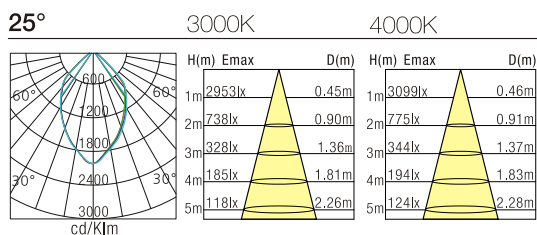

Technical Data test pattern

CRI>90

12W

Power
Current
Flux
CCT
Color tolerance
Service life
Beam Angle
Typical Efficiency
Efficacy(lm/W)

LED		
6.1W		
180mA		
924lm 948lm 960lm		
3000K 4000K 5000K		
3 SDCM		
>50000Hrs		
120°		
151 155 157		

Luminaire	
12W	
300mA	
727lm 767lm	
3000K 4000K	
>50000Hrs	
22°/25°/40°	
87%	
61 64