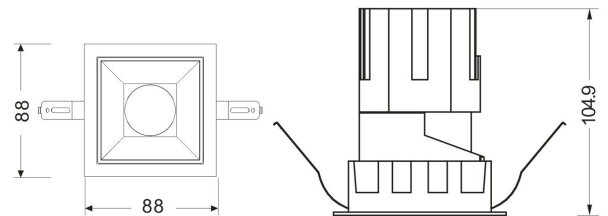

Edge Series

**BL52-12W**

Technical Parameters:

Name	Parameters
Light source:	COB
Input Voltage:	AC220~240V 50/60Hz
Current:	300mA
Rated life:	>50,000 hours
Operating temperature:	-20°C~40°C
Storage temperature:	-30°C~60°C
Certificate:	CE/RoHS
Weight:	
Package(mm):	

Ordering Information:

Power	CRI	Beam Angle	Luminous	CCT	Housing	Part Number
12W	>90	▲ 22°	655 lm	3000K	○	BL521-12W-930-W-22
			720 lm	4000K	○	BL521-12W-940-W-22
		▲ 25°	660 lm	3000K	○	BL521-12W-930-W-25
			702 lm	4000K	○	BL521-12W-940-W-25
		▲ 40°	727 lm	3000K	○	BL521-12W-930-W-40
			767 lm	4000K	○	BL521-12W-940-W-40

○ White+ Gray

Technical Data test pattern

**CRI>90**

**12W**

<b>Power</b>
<b>Current</b>
<b>Flux</b>
<b>CCT</b>
<b>Color tolerance</b>
<b>Service life</b>
<b>Beam Angle</b>
<b>Typical Efficiency</b>
<b>Efficacy(lm/W)</b>