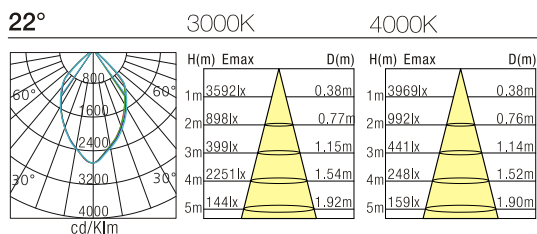

Technical Data test pattern

CRI>90

12W

Power
Current
Flux
CCT
Color tolerance
Service life
Beam Angle
Typical Efficiency
Efficacy(lm/W)

LED		
6.1W		
180mA		
924lm 948lm 960lm		
3000K 4000K 5000K		
3 SDCM		
>50000Hrs		
120°		
151 155 157		

Luminaire	
12W	
300mA	
727lm 767lm	
3000K 4000K	
>50000Hrs	
22°/25°/40°	
87%	
61 64