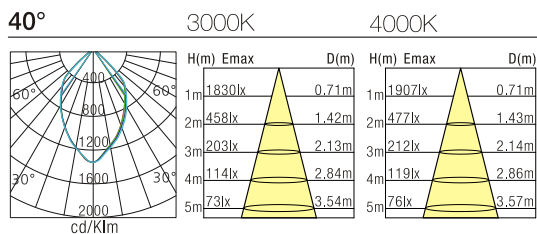

Technical Data test pattern

CRI>90

12W

Power
Current
Flux
CCT
Color tolerance
Service life
Beam Angle
Typical Efficiency
Efficacy(lm/W)

LED		
6.1W		
180mA		
924lm 948lm 960lm		
3000K 4000K 5000K		
3 SDCM		
>50000Hrs		
120°		
151 155 157		

Luminaire	
12W	
300mA	
727lm 767lm	
3000K 4000K	
>50000Hrs	
22°/25°/40°	
87%	
61 64