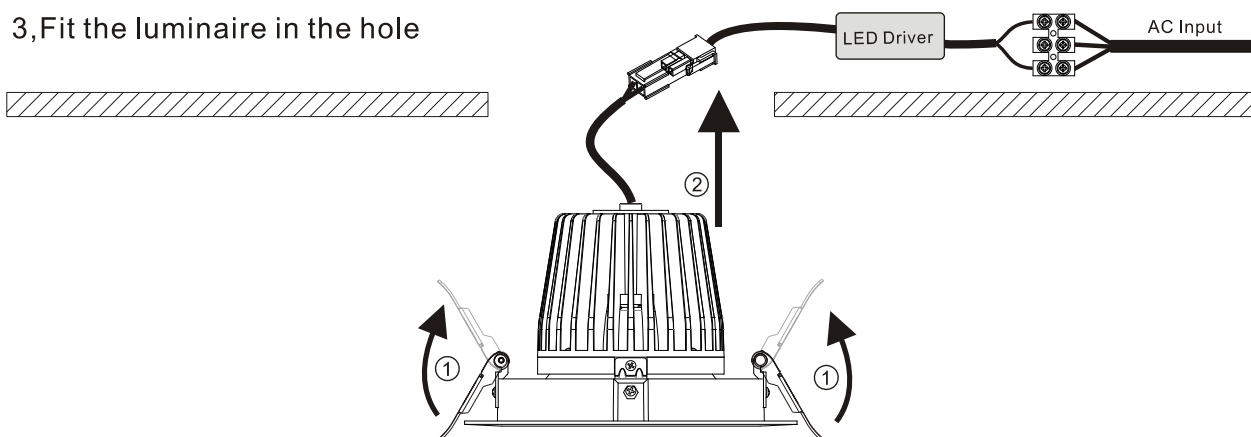

Technical Data test pattern

40W	CRI>80			CRI>90		
	LED			Luminaire		
Power	29.5W			39.5W		
Current	1050mA			1200mA		
Luminous Flux	4050lm	4200lm	4200lm	3367lm	3553lm	3595lm
CCT	3000K	4000K	5000K	3000K	4000K	5000K
Color tolerance	3 SDCM / 4 SDCM			3 SDCM		
Service life	>50,000Hrs			>50,000Hrs		
Beam Angle	120°			60°		
Typical Efficiency				88%		
Efficacy	131	135	136	85	90	91

Installation instruction

1,Cut Hole

2,Connect Wire

3,Fit the luminaire in the hole

4,Finish