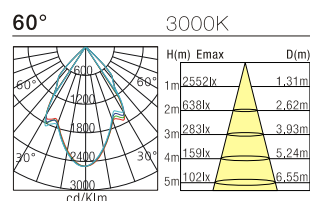

exLite Series

**BL071-40W**

Reflector

Technical Parameters:

Name	Parameters
Light source:	COB
Input Voltage:	AC220~240V 50/60Hz
LED Current:	1200mA, 30-33V
Rated life:	>35,000 hours
Operating temperature:	-20°C~40°C
Storage temperature:	-30°C~60°C
Certificate:	CE/RoHS
Dimmability:	Dimmable Optional
Weight:	1.2 KG

Ordering Information:

White+Black

Power	CRI	Beam Angle	Luminous	CCT	Housing	Part Number
40W	>80	60°	3367 lm	3000K	●	BL071-40W-830-W-60
			3553 lm	4000K	●	BL071-40W-840-W-60
			3595 lm	5000K	●	BL071-40W-850-W-60
	>90	▲ 60°	2780 lm	3000K	●	BL071-40W-930-W-60
			3075 lm	3000K	●	BL071-40W-930-W-60

Technical Data test pattern

40W	CRI>80			CRI>90		
	LED			Luminaire		
Power	29.5W			39.5W		
Current	1050mA			1200mA		
Luminous Flux	4050lm	4200lm	4200lm	3367lm	3553lm	3595lm
CCT	3000K	4000K	5000K	3000K	4000K	5000K
Color tolerance	3 SDCM / 4 SDCM			3 SDCM		
Service life	>50,000Hrs			>50,000Hrs		
Beam Angle	120°			60°		
Typical Efficiency				88%		
Efficacy	131	135	136	85	90	91