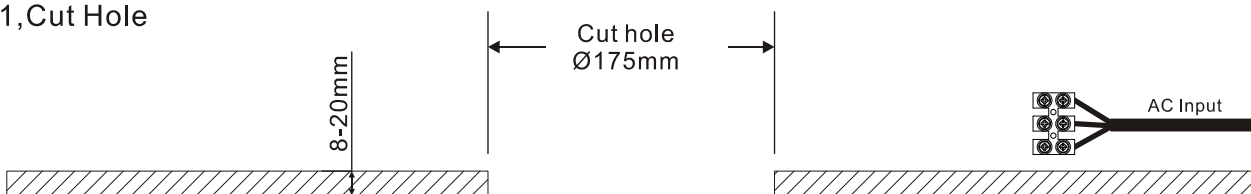

Installation instruction

1,Cut Hole