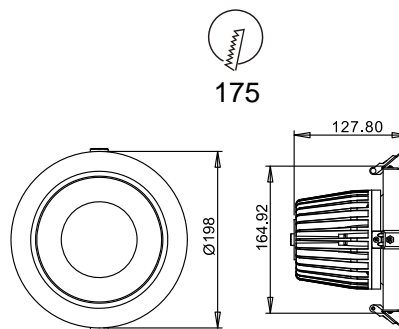

exLite Series

**BL071-40W**

Reflector

Technical Parameters:

Name	Parameters
Light source:	COB
Input Voltage:	AC220~240V 50/60Hz
LED Current:	1200mA, 30-33V
Rated life:	>35,000 hours
Operating temperature:	-20°C~40°C
Storage temperature:	-30°C~60°C
Certificate:	CE/RoHS
Dimmability:	Dimmable Optional
Weight:	1.2 KG

Ordering Information:

White+Black

Power	CRI	Beam Angle	Luminous	CCT	Housing	Part Number
40W	>80	60°	3367 lm	3000K	●	BL071-40W-830-W-60
			3553 lm	4000K	●	BL071-40W-840-W-60
			3595 lm	5000K	●	BL071-40W-850-W-60
	>90	▲ 60°	2780 lm	3000K	●	BL071-40W-930-W-60
			3075 lm	3000K	●	BL071-40W-930-W-60

Technical Data test pattern

40W	CRI>80			CRI>90		
	LED			Luminaire		
Power	29.5W			39.5W		
Current	1050mA			1200mA		
Luminous Flux	4050lm	4200lm	4200lm	3367lm	3553lm	3595lm
CCT	3000K	4000K	5000K	3000K	4000K	5000K
Color tolerance	3 SDCM / 4 SDCM			3 SDCM		
Service life	>50,000Hrs			>50,000Hrs		
Beam Angle	120°			60°		
Typical Efficiency				88%		
Efficacy	131	135	136	85	90	91