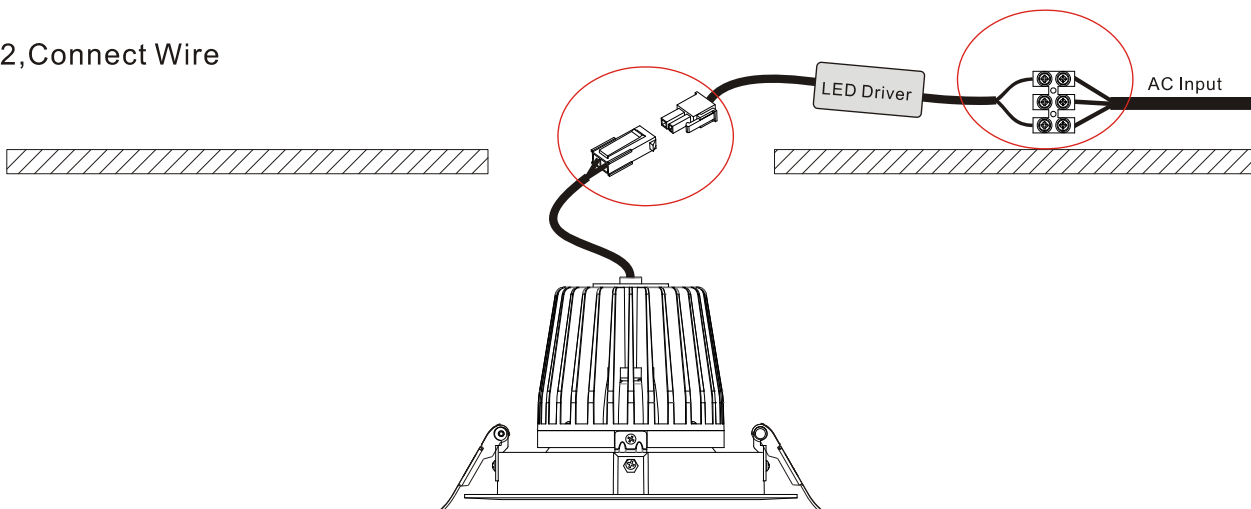

exLite Series

**BL071-40W**

Reflector

Technical Parameters:

Name	Parameters
Light source:	COB
Input Voltage:	AC220~240V 50/60Hz
LED Current:	1200mA, 30-33V
Rated life:	>35,000 hours
Operating temperature:	-20°C~40°C
Storage temperature:	-30°C~60°C
Certificate:	CE/RoHS
Dimmability:	Dimmable Optional
Weight:	1.2 KG

Technical Data test pattern

40W	CRI>80			CRI>90		
	LED			Luminaire		
Power	29.5W			39.5W		
Current	1050mA			1200mA		
Luminous Flux	4050lm	4200lm	4200lm	3367lm	3553lm	3595lm
CCT	3000K	4000K	5000K	3000K	4000K	5000K
Color tolerance	3 SDCM / 4 SDCM			3 SDCM		
Service life	>50,000Hrs			>50,000Hrs		
Beam Angle	120°			60°		
Typical Efficiency				88%		
Efficacy	131	135	136	85	90	91

Installation instruction

1,Cut Hole

2,Connect Wire

3,Fit the luminaire in the hole

4,Finish