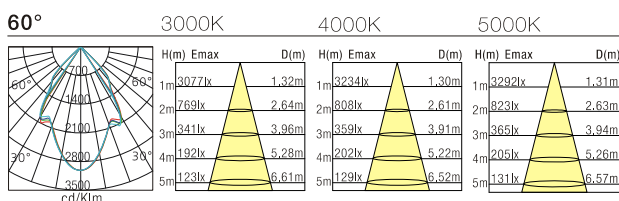

exLite Series

**BL071-40W**

Reflector

Technical Parameters:

Name	Parameters
Light source:	COB
Input Voltage:	AC220~240V 50/60Hz
LED Current:	1200mA, 30-33V
Rated life:	>35,000 hours
Operating temperature:	-20°C~40°C
Storage temperature:	-30°C~60°C
Certificate:	CE/RoHS
Dimmability:	Dimmable Optional
Weight:	1.2 KG

Ordering Information:

White+Black

Power	CRI	Beam Angle	Luminous	CCT	Housing	Part Number
40W	>80	60°	3367 lm	3000K	●	BL071-40W-830-W-60
			3553 lm	4000K	●	BL071-40W-840-W-60
			3595 lm	5000K	●	BL071-40W-850-W-60
	>90	▲ 60°	2780 lm	3000K	●	BL071-40W-930-W-60
			3075 lm	3000K	●	BL071-40W-930-W-60

Technical Data test pattern

40W	CRI>80			CRI>90		
	LED			Luminaire		
Power	29.5W			39.5W		
Current	1050mA			1200mA		
Luminous Flux	4050lm	4200lm	4200lm	3367lm	3553lm	3595lm
CCT	3000K	4000K	5000K	3000K	4000K	5000K
Color tolerance	3 SDCM / 4 SDCM			3 SDCM		
Service life	>50,000Hrs			>50,000Hrs		
Beam Angle	120°			60°		
Typical Efficiency				88%		
Efficacy	131	135	136	85	90	91