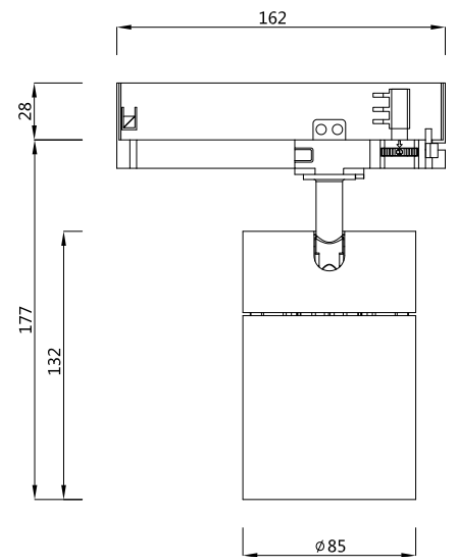

ALTRACK

LED Track Light

Product information

Product number:	ALT85 - 35
Track System:	3 wire, 4 wire
Input Voltage (v):	220-240V
Dimming:	On/Off
Light source:	COB LED
luminaire Lifetime:	50.000h (L80-B10, Ta25°C)
Rotation Angle (degree):	350
Tilting Angle (degree):	90
IP Rating:	20
Working Temperature (°C)	-5 ~ +30
Storage Temperature (°C)	-20 ~ +50
Material:	Aluminium
Fitting Colors:	9016 Sandy White / 9017 Sandy Black

Packaging information

N.W. lamp (Kg):	0.78
G.W. Carton (Kg):	15
Master carton dimensions(mm):	430x430x390
Quantity per carton :	16

Honeycomb L01 Oval diffuser L02 Diffuser L03 Anti-glare ring L04

Beam	Watt	CRI	Luminous	CCT	Code
21	35W	90	3432.8 lm	4000K	ALT85S-4NC35G40-S
			3238.5 lm	3000K	ALT85S-4NC35G30-S
			3011.8 lm	2700K	ALT85S-4NC35G27-S
26	35W	90	3379.3 lm	4000K	ALT85S-4NC35G40-M
			3188.0 lm	3000K	ALT85S-4NC35G30-M
			2964.8 lm	2700K	ALT85S-4NC35G27-M
36	35W	90	3354.4 lm	4000K	ALT85S-4NC35G40-F
			3164.5 lm	3000K	ALT85S-4NC35G30-F
			2943.0 lm	2700K	ALT85S-4NC35G27-F
45	35W	90	3229.7 lm	4000K	ALT85S-4NC35G40-W
			3046.9 lm	3000K	ALT85S-4NC35G30-W
			2833.6 lm	2700K	ALT85S-4NC35G27-WF
36x59	35W	90	3254.9 lm	4000K	ALT85S-4NC35G40-O
			3070.7 lm	3000K	ALT85S-4NC35G30-O
			2855.8 lm	2700K	ALT85S-4NC35G27-O

① ② ③ ④ ⑤ ⑥ ⑦ ⑧ ⑨ ⑩ ⑪

Code composition: ALT 85 S - 4 N C 35 G30 - S - B - L01

① Product series	② Model	③ App types	④ Track style	⑤ Dimming type	⑥ COB type	⑦ Watt	⑧ LED Kelvin & CRI	⑨ Optical angle	⑩ Finishes	⑪ Accessories
ALT	85	S Spotlight	6 wires	N No dimming	C COB	35W	H27 2700 >95 S	Spot	White	L01 Honeycomb
			4 wires	T Triac dimming			G30 3000 >90 M	Medium	Black	L02 Oval diffuser
			3 wires	D DALI dimming			E40 4000 >80 F	Flood		L03 Diffuser
			2 wires	K Knob dimming			C50 5000 >70 WF	Wide Flood		L04 Anti-glare ring
				C CASAMBI dimming				O Oval		