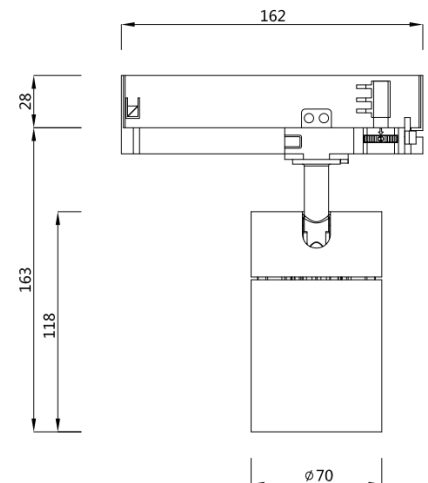

### Product information

Product number:	ALT70 - 23
Track System:	3 wire, 4 wire
Input Voltage (v):	220-240V
Dimming:	On/Off
Light source:	COB LED
luminaire Lifetime:	50.000h (L80-B10, Ta25°C)
Rotation Angle (degree):	350
Tilting Angle (degree):	90
IP Rating:	20
Working Temperature (°C)	-5 ~ +30
Storage Temperature (°C)	-20 ~ +50
Material:	Aluminium
Fitting Colors:	9016 Sandy White / 9017 Sandy Black

### Packaging information

N.W. lamp (Kg):	0.62
G.W. Carton (Kg):	13
Master carton dimensions(mm):	430x430x390
Quantity per carton:	16

Beam	Watt	CRI	Luminous	CCT	Code
16	23W	90	2279.6 lm	4000K	ALT70S-4NC23G40-S
			2150.6 lm	3000K	ALT70S-4NC23G30-S
			2000.0 lm	2700K	ALT70S-4NC23G27-S
22	23W	90	2277.5 lm	4000K	ALT70S-4NC23G40-M
			2148.6 lm	3000K	ALT70S-4NC23G30-M
			1998.1 lm	2700K	ALT70S-4NC23G27-M
34	23W	90	2150.0 lm	4000K	ALT70S-4NC23G40-F
			2028.3 lm	3000K	ALT70S-4NC23G30-F
			1886.3 lm	2700K	ALT70S-4NC23G27-F
43	23W	90	2130.9 lm	4000K	ALT70S-4NC23G40-WF
			2010.3 lm	3000K	ALT70S-4NC23G30-WF
			1869.6 lm	2700K	ALT70S-4NC23G27-WF