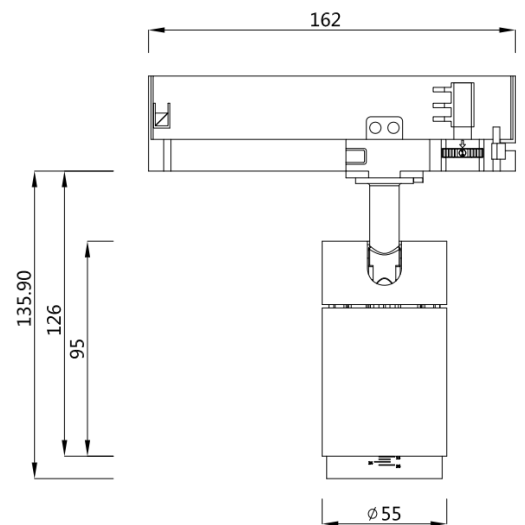

### Product information

Product number:	ALT554Z Series
Track System:	3 wire, 4 wire, 6 wire
Input Voltage (v):	220-240V
Dimming:	On/Off, TRIAC, 1-10V, DALI
Light source:	COB LED
luminaire Lifetime:	50.000h (L80-B10, Ta25°C)
Rotation Angle (degree):	350
Tilting Angle (degree):	90
IP Rating:	20
Working Temperature (°C)	-5 ~ +30
Storage Temperature (°C)	-20 ~ +50
Material:	Aluminium
Fitting Colors:	9016 Sandy White / 9017 Sandy Black

### Packaging information

N.W. lamp (Kg):	0.4
G.W. Carton (Kg):	14
Master carton dimensions(mm):	515x415x305
Quantity per carton(pcs):	24

Beam	Watt	CRI	Luminous	CCT	Code
15-36	15W	90	1366.5 lm	4000K	ALT55Z-4NC15G40-Z1
			1289.2 lm	3000K	ALT55Z-4NC15G30-Z1
			1198.9 lm	2700K	ALT55Z-4NC15G27-Z1
35-60	15W	90	1235.1 lm	4000K	ALT55Z-4NC15G40-Z2
			1165.2 lm	3000K	ALT55Z-4NC15G30-Z2
			1083.6 lm	2700K	ALT55Z-4NC15G27-Z2
15-36	11W	90	976.0 lm	4000K	ALT55Z-4NC11G40-Z1
			920.8 lm	3000K	ALT55Z-4NC11G30-Z1
			856.3 lm	2700K	ALT55Z-4NC11G27-Z1
35-60	11W	90	882.1 lm	4000K	ALT55Z-4NC11G40-Z2
			832.2 lm	3000K	ALT55Z-4NC11G30-Z2
			773.9 lm	2700K	ALT55Z-4NC11G27-Z2