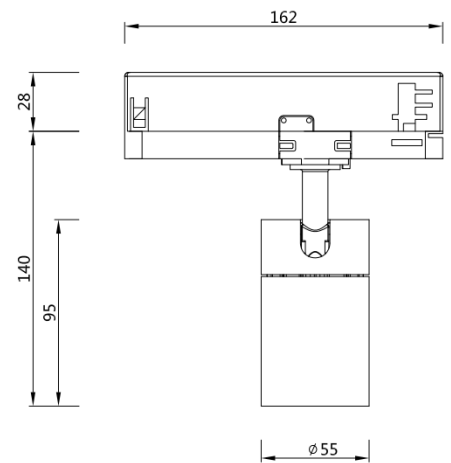

ALTRACK

LED Track Light

Product information

Product number:	ALT55 - 15
Track System:	4 wire, 3 wire
Input Voltage (v):	220-240V
Dimming:	On/Off
Light source:	COB LED
luminaire Lifetime:	50.000h (L80-B10, Ta25°C)
Rotation Angle (degree):	350
Tilting Angle (degree):	90
IP Rating:	20
Working Temperature (°C)	-5 ~ +30
Storage Temperature (°C)	-20 ~ +50
Material:	Aluminium
Fitting Colors:	9016 Sandy White / 9017 Sandy Black

Honeycomb L01 Oval diffuser L02 Diffuser L03 Anti-glare ring L04

Packaging information

N.W. lamp (Kg):	0.4
G.W. Carton (Kg):	14
Master carton dimensions(mm):	515x415x305
Quantity per carton:	24

Beam	Watt	CRI	Luminous	CCT	Code
15	15W	90	1178.3 lm	4000K	ALT55S-4NC15G40-S
			1111.6 lm	3000K	ALT55S-4NC15G30-S
			1033.8 lm	2700K	ALT55S-4NC15G27-S
20	15W	90	1120.8 lm	4000K	ALT55S-4NC15G40-M
			1057.4 lm	3000K	ALT55S-4NC15G30-M
			983.3 lm	2700K	ALT55S-4NC15G27-M
28	15W	90	1113.3 lm	4000K	ALT55S-4NC15G40-F
			1050.3 lm	3000K	ALT55S-4NC15G30-F
			976.8 lm	2700K	ALT55S-4NC15G27-F
50	15W	90	985.8 lm	4000K	ALT55S-4NC15G40-WF
			930.0 lm	3000K	ALT55S-4NC15G30-WF
			864.9 lm	2700K	ALT55S-4NC15G27-WF