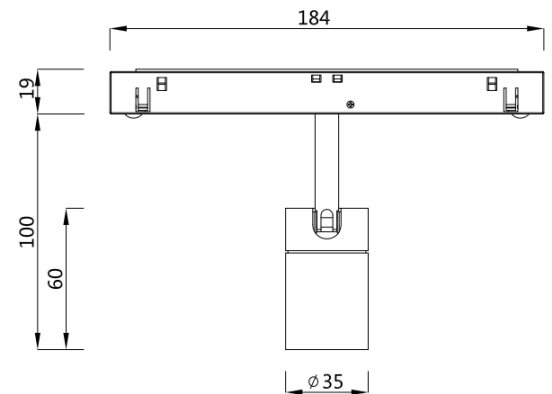

Packaging information

N.W. lamp (Kg):	0.2
G.W. Carton (Kg):	9
Master carton dimensions(mm):	450x360x300
Quantity per carton(PCS):	30

Beam	Watt	CRI	Luminous	CCT	Code
16	6W	90	549.1 lm	4000K	ALT35S-4LNC6G40-S
			518.1 lm	3000K	ALT35S-4LNC6G30-S
			481.8 lm	2700K	ALT35S-4LNC6G27-S
24	6W	90	521.4 lm	4000K	ALT35S-4LNC6G40-M
			491.9 lm	3000K	ALT35S-4LNC6G30-M
			457.5 lm	2700K	ALT35S-4LNC6G27-M
34	6W	90	524.0 lm	4000K	ALT35S-4LNC6G40-F
			494.4 lm	3000K	ALT35S-4LNC6G30-F
			459.8 lm	2700K	ALT35S-4LNC6G27-F