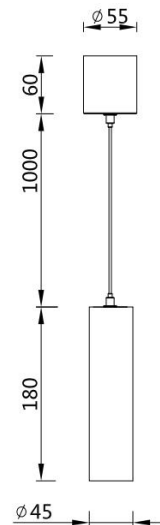

Recessed Downlight

Norms: EN 60598-1, EN 60598-2-1, EN60598-2-2

Product information

Product number:	ALSP45 - 11
Input Voltage (v):	220-240V AC
Dimming:	On/Off, Triac, 1-10V, DALI
Light source:	COB LED
Luminaire Lifetime:	50.000h (L80-B10, Ta25° C)
Rotation Angle (degree):	N/A
Tilting Angle (degree):	N/A
IP Rating:	20
Working Temperature (° C):	-5 ~ +30
Storage Temperature (° C):	-20 ~ +50
Material:	Aluminium
Fitting Colors:	9016 Sandy White / 9017 Sandy Black

Packaging information

N.W. lamp (Kg):	0.53
G.W. Carton (Kg):	20
Master carton dimensions(mm):	520x420x365
Quantity per carton(PCS):	32

Beam	Watt	CRI	Luminous	CCT	Code
14 	11W	90	532.7 lm	4000K	ALSP45S-02NC11G40-S
			502.5 lm	3000K	ALSP45S-02NC11G30-S
			467.3 lm	2700K	ALSP45S-02NC11G27-S
19 	11W	90	568.4 lm	4000K	ALSP45S-02NC11G40-M
			536.2 lm	3000K	ALSP45S-02NC11G30-M
			498.7 lm	2700K	ALSP45S-02NC11G27-M
27 	11W	90	597.7 lm	4000K	ALSP45S-02NC11G40-F
			563.9 lm	3000K	ALSP45S-02NC11G30-F
			524.4 lm	2700K	ALSP45S-02NC11G27-F
55 	11W	90	506.5 lm	4000K	ALSP45S-02NC11G40-WF
			477.8 lm	3000K	ALSP45S-02NC11G30-WF
			444.3 lm	2700K	ALSP45S-02NC11G27-WF

- ① ② ③ ④ ⑤ ⑥ ⑦ ⑧ ⑨ ⑩ ⑪

Code composition: ALSP 45 S - 02 N C 11 G30 - S - B - L01

① Product series	② Model	③ App types	④ Track style&length	⑤ Dimming type	⑥ COB type	⑦ Watt	⑧ LED Kelvin & CRI	⑨ Optical angle	⑩ Finishes	⑪ Accessories
ALSP	45	S	Spotlight 02 180mm	N No dimming	C COB	11W	H27 2700 >95	S Spot	White	L01 Honeycomb
			03 300mm	T Triac dimming			G30 3000 >90	M Medium	Black	L02 Oval diffuser
			05 500mm	V 1-10V dimming			E40 4000 >80	F Flood		L03 Diffuser
				D DALI dimming			C50 5000 >70	WF Wide Flood		