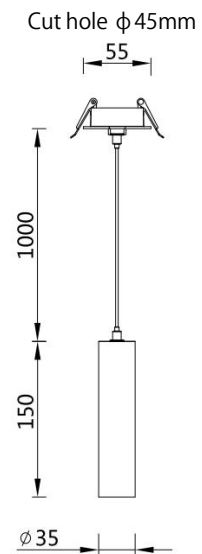

### Product information

Product number:	ALRP35 - 08
Input Voltage (v):	220-240V AC
Dimming:	On/Off, Triac, 1-10V, DALI
Light source:	COB LED
Luminaire Lifetime:	50.000h (L80-B10, Ta25° C)
Rotation Angle (degree):	N/A
Tilting Angle (degree):	N/A
IP Rating:	20
Working Temperature (° C)	-5 ~ +30
Storage Temperature (° C)	-20 ~ +50
Material:	Aluminium
Fitting Colors:	9016 Sandy White / 9017 Sandy Black

### Packaging information

N.W. lamp (Kg):	0.32
G.W. Carton (Kg):	13
Master carton dimensions(mm):	520x420x365
Quantity per carton(PCS):	32

Beam	Watt	CRI	Luminous	CCT	Code
17 	08W	90	680.2 lm	4000K	ALRP35S-02NC08G40-S
			641.7 lm	3000K	ALRP35S-02NC08G30-S
			596.8 lm	2700K	ALRP35S-02NC08G27-S
24 	08W	90	675.9 lm	4000K	ALRP35S-02NC08G40-M
			637.7 lm	3000K	ALRP35S-02NC08G30-M
			593.1 lm	2700K	ALRP35S-02NC08G27-M
34 	08W	90	678.6 lm	4000K	ALRP35S-02NC08G40-F
			640.2 lm	3000K	ALRP35S-02NC08G30-F
			595.4 lm	2700K	ALRP35S-02NC08G27-F

- ① ② ③ ④ ⑤ ⑥ ⑦ ⑧ ⑨ ⑩ ⑪

Code composition: ALRP 35 S - 02 N C 08 G30 - S - B - L01

① Product series	② Model	③ App types	④ Track style&length	⑤ Dimming type	⑥ COB type	⑦ Watt	⑧ LED Kelvin & CRI	⑨ Optical angle	⑩ Finishes	⑪ Accessories
ALRP	35	S Spotlight	02 150mm	N No dimming	C COB	08W	H27 2700 >95	S Spot	White	L01 Honeycomb
			04 400mm	T Triac dimming			G30 3000 >90	M Medium	Black	L02 Oval diffuser
			08 800mm	V 1-10V dimming			E40 4000 >80	F Flood		L03 Diffuser
				D DALI dimming			C50 5000 >70			