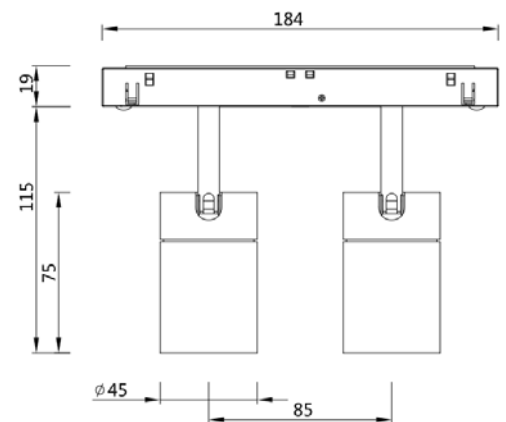

ALTRACK

LED Track Light

Product information

Product number:	2X-ALT45 - L11
Track System:	2 wire, 4 wire
Input Voltage (v):	48VDC
Dimming:	On/Off, 1-10V, DALI
Light source:	COB LED
luminaire Lifetime:	50.000h (L80-B10, Ta25°C)
Rotation Angle (degree):	350
Tilting Angle (degree):	90
IP Rating:	20
Working Temperature (°C)	-5 ~ +30
Storage Temperature (°C)	-20 ~ +50
Material:	Aluminium
Fitting Colors:	9016 Sandy White / 9017 Sandy Black

Packaging information

N.W. lamp (Kg):	0.35
G.W. Carton (Kg):	15
Master carton dimensions(mm):	450x360x300
Quantity per carton:	30

Beam	Watt	CRI	Luminous	CCT	Code
14	22W	90	1618.8 lm	4000K	2X-ALT45S-4LNC22G40-S
			1527.2 lm	3000K	2X-ALT45S-4LNC22G30-S
			1420.2 lm	2700K	2X-ALT45S-4LNC22G27-S
20	22W	90	1601.0 lm	4000K	2X-ALT45S-4LNC22G40-M
			1510.4 lm	3000K	2X-ALT45S-4LNC22G30-M
			1404.6 lm	2700K	2X-ALT45S-4LNC22G27-M
32	22W	90	1615.0 lm	4000K	2X-ALT45S-4LNC22G40-F
			1523.6 lm	3000K	2X-ALT45S-4LNC22G30-F
			1416.8 lm	2700K	2X-ALT45S-4LNC22G27-F
56	22W	90	1364.0 lm	4000K	2X-ALT45S-4LNC22G40-WF
			1286.8 lm	3000K	2X-ALT45S-4LNC22G30-WF
			1196.6 lm	2700K	2X-ALT45S-4LNC22G27-WF

Honeycomb L01 Oval diffuser L02 Diffuser L03

- ① ② ③ ④ ⑤ ⑥ ⑦ ⑧ ⑨ ⑩ ⑪

Code composition: 2X-ALT 45 S - 4 LN C 22 G30 - S - B - L01

① Product series	② Model	③ App types	④ Track style	⑤ Dimming type	⑥ COB type	⑦ Watt	⑧ LED Kelvin & CRI	⑨ Optical angle	⑩ Finishes	⑪ Accessories
2X-ALT	45	S Spotlight	4 wires	LN No dimming LV 0/1-10V dimming LD DALI dimming	C COB	2*11W	H27 2700 >95 S G30 3000 >90 M E40 4000 >80 F C50 5000 >70 WF	Spot Medium Flood Wide Flood	White Black	L01 Honeycomb L02 Oval diffuser L03 Diffuser