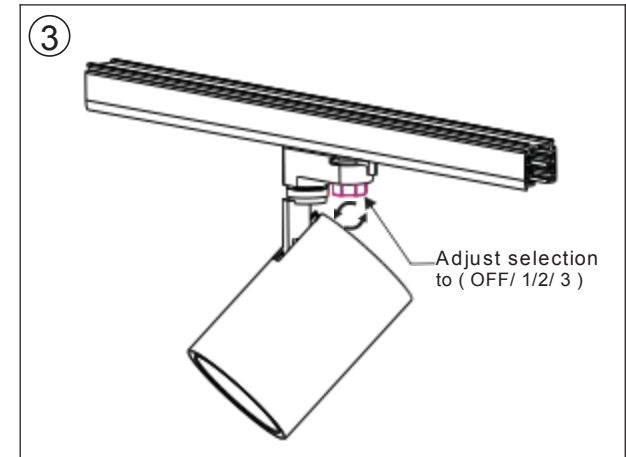

TL29 Tacklight Installation Instructions

Adaptor installation diagram

Adaptor disassembly diagram