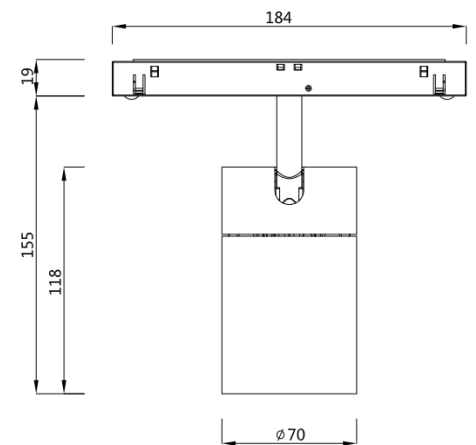

Product information

Product number:	ALT70 - L27
Track System:	2 wire, 4 wire
Input Voltage (v):	48VDC
Dimming:	On/Off, 1-10V, DALI
Light source:	COB LED
luminaire Lifetime:	50.000h (L80-B10, Ta25°C)
Rotation Angle (degree):	350
Tilting Angle (degree):	90
IP Rating:	20
Working Temperature (°C)	-5 ~ +30
Storage Temperature (°C)	-20 ~ +50
Material:	Aluminium
Fitting Colors:	9016 Sandy White / 9017 Sandy Black

Honeycomb L01 Oval diffuser L02 Diffuser L03 Anti-glare ring L04

Packaging information

N.W. lamp (Kg):	0.6
G.W. Carton (Kg):	12
Master carton dimensions(mm):	430x430x390
Quantity per carton:	16

Beam	Watt	CRI	Luminous	CCT	Code
16	27W	90	2615.7 lm	4000K	ALT70S-4LNC27G40-S
			2467.6 lm	3000K	ALT70S-4LNC27G30-S
			2294.9 lm	2700K	ALT70S-4LNC27G27-S
22	27W	90	2621.7 lm	4000K	ALT70S-4LNC27G40-M
			2473.3 lm	3000K	ALT70S-4LNC27G30-M
			2300.1 lm	2700K	ALT70S-4LNC27G27-M
34	27W	90	2458.1 lm	4000K	ALT70S-4LNC27G40-F
			2319.0 lm	3000K	ALT70S-4LNC27G30-F
			2156.7 lm	2700K	ALT70S-4LNC27G27-F
43	27W	90	2449.7 lm	4000K	ALT70S-4LNC27G40-WF
			2311.0 lm	3000K	ALT70S-4LNC27G30-WF
			2149.2 lm	2700K	ALT70S-4LNC27G27-WF

① ② ③ ④ ⑤ ⑥ ⑦ ⑧ ⑨ ⑩ ⑪

Code composition: ALT 70 S - 4 LN C 27 G30 - S - B - L01

① Product series	② Model	③ App types	④ Track style	⑤ Dimming type	⑥ COB type	⑦ Watt	⑧ LED Kelvin & CRI	⑨ Optical angle	⑩ Finishes	⑪ Accessories
ALT	70	S Spotlight	4 wires	LN No dimming	C COB	27W	H27 2700 >95 S Spot	White	L01 Honeycomb	
				LV 0/1-10V dimming			G30 3000 >90 M Medium	Black	L02 Oval diffuser	
				LD DALI dimming			E40 4000 >80 F Flood		L03 Diffuser	
							C50 5000 >70 WF Wide Flood		L04 Anti-glare ring	