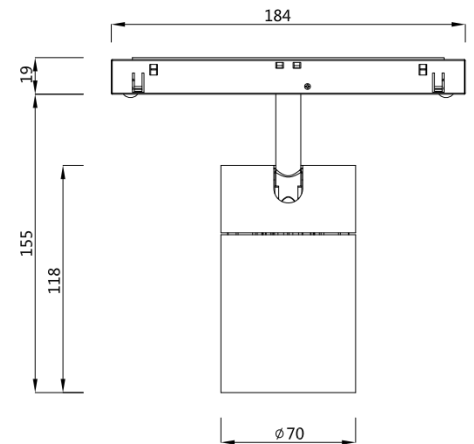

① ② ③ ④ ⑤ ⑥ ⑦ ⑧ ⑨ ⑩ ⑪

Code composition: ALT 70 S - 4 LN C 20 G30 - S - B - L01

① Product series	② Model	③ App types	④ Track style	⑤ Dimming type	⑥ COB type	⑦ Watt	⑧ LED Kelvin & CRI	⑨ Optical angle	⑩ Finishes	⑪ Accessories
ALT	70	S	Spotlight	4 wires	LN	No dimming	C	COB	20W	H27 2700 >95 S Spot White L01 Honeycomb
					LV	0/1-10V dimming				G30 3000 >90 M Medium Black L02 Oval diffuser
					LD	DALI dimming				E40 4000 >80 F Flood L03 Diffuser
										C50 5000 >70 WF Wide Flood L04 Anti-glare ring